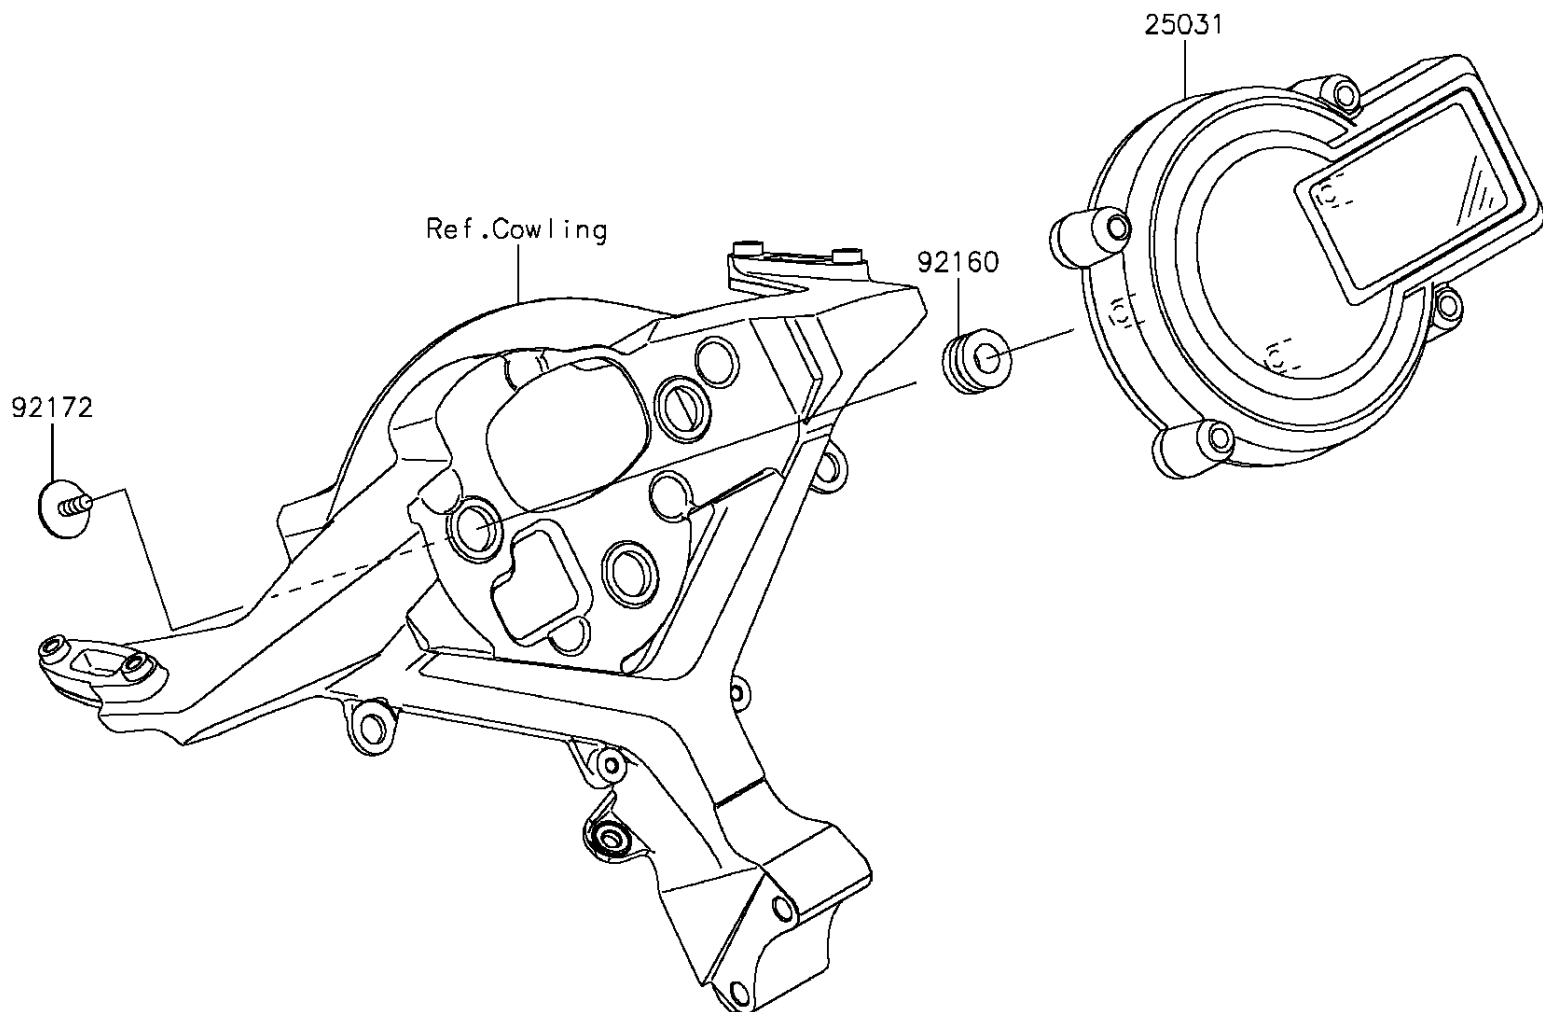

## 2015 Ninja H2™R PARTS DIAGRAM

Meter(s)

F2530

## 2015 Ninja H2™R PARTS LIST

Meter(s)

ITEM NAME	PART NUMBER	QUANTITY
METER-ASSY,COMBINATION (Ref # 25031)	25031-0654	1
DAMPER,10X20X12 (Ref # 92160)	92160-1167	1
SCREW,TAPPING,WP,5X14 (Ref # 92172)	92172-0441	1