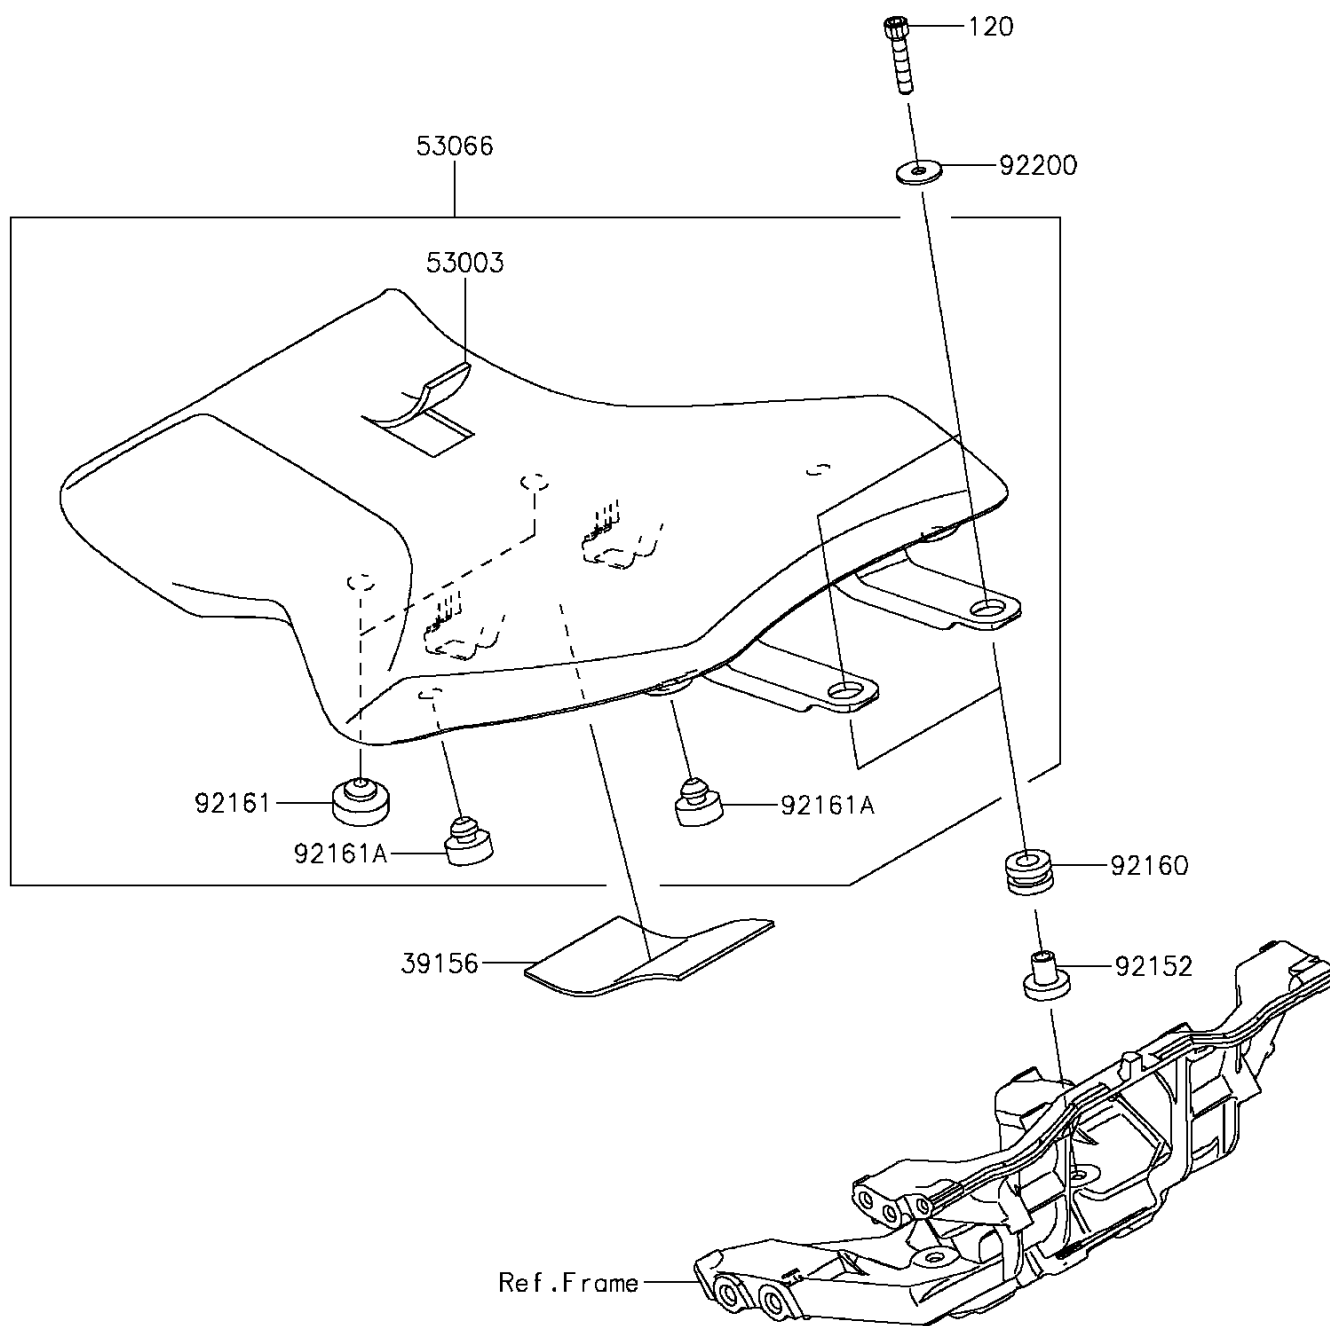

## 2015 Ninja H2™R PARTS DIAGRAM

Seat

F2510

## 2015 Ninja H2™R PARTS LIST

Seat

ITEM NAME	PART NUMBER	QUANTITY
BOLT-SOCKET,6X30 (Ref # 120)	120CA0630	1
PAD,RR FRM (Ref # 39156)	39156-1778	1
LEATHER,BLACK (Ref # 53003)	53003-0404-MA	1
SEAT-ASSY,BLACK (Ref # 53066)	53066-0462-MA	1
COLLAR,6.5X20X16.8 (Ref # 92152)	92152-2119	1
DAMPER,10X20X12 (Ref # 92160)	92160-1167	1
DAMPER,SEAT (Ref # 92161)	92161-0095	1
DAMPER (Ref # 92161A)	92161-0223	1
WASHER,6X20X1.6 (Ref # 92200)	92200-0212	1