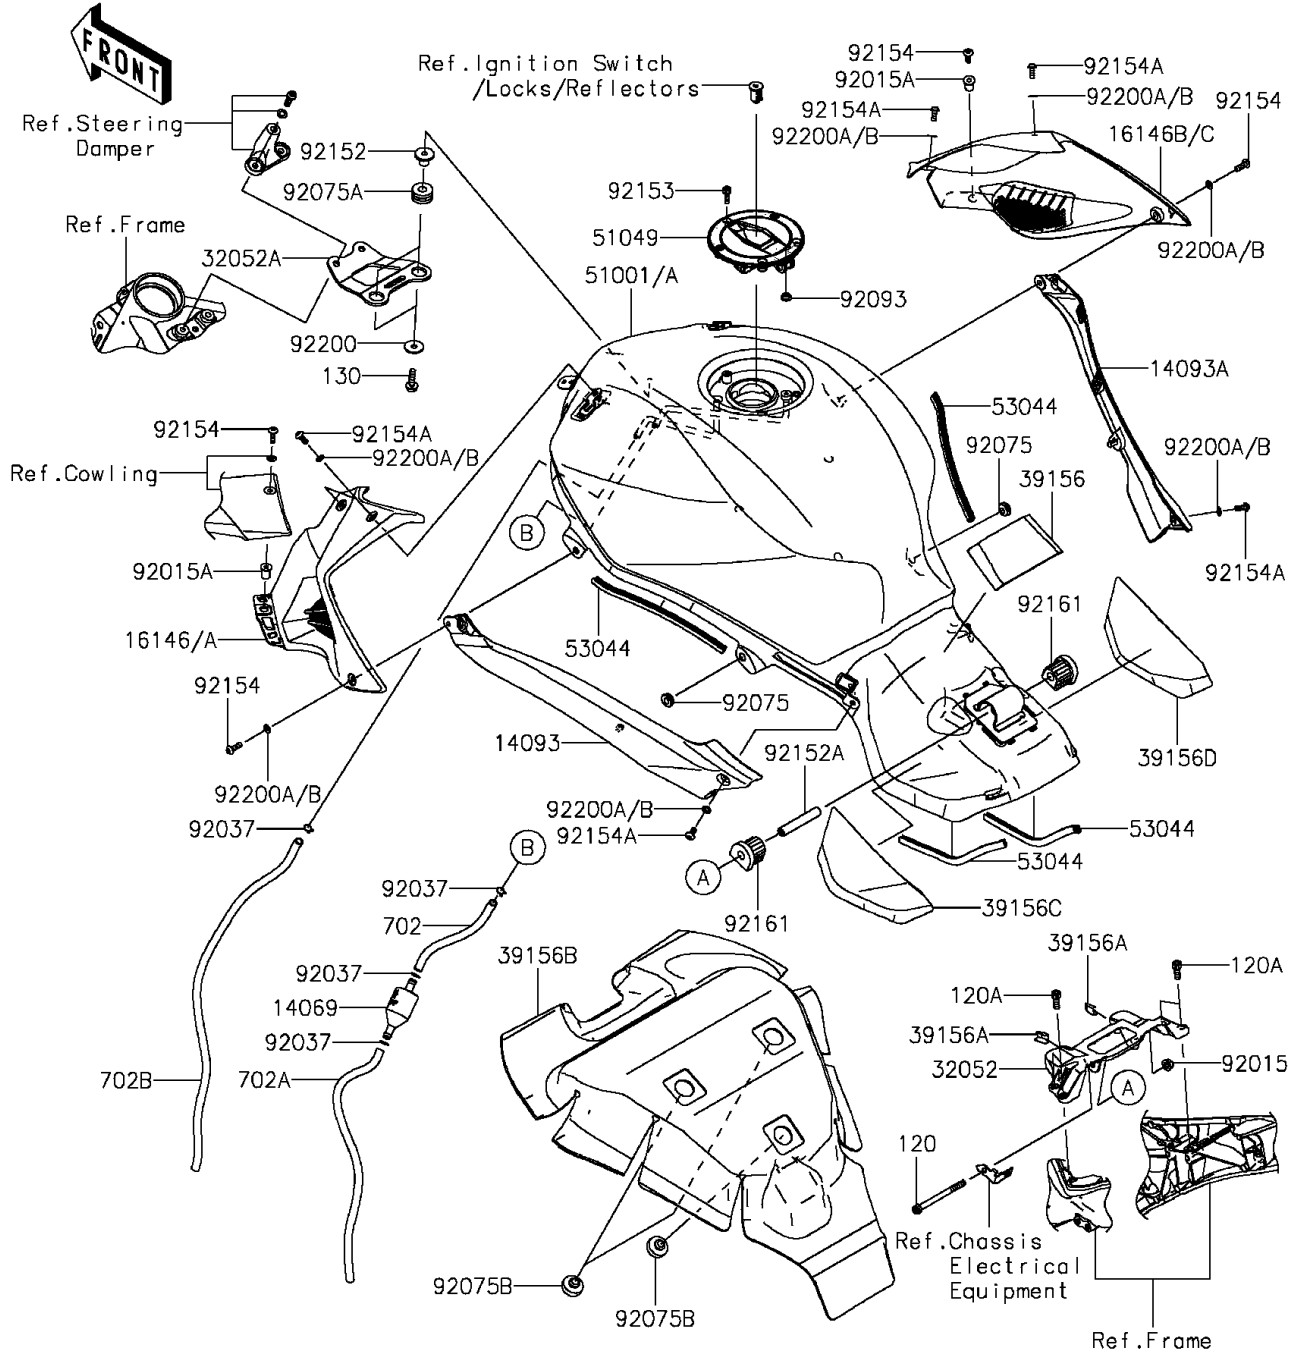

2015 Ninja H2™R PARTS DIAGRAM

Fuel Tank

F2410

(51001/A)

WOD

(51001)	M.C.Black
(51001A)	M.C.S.Black

2015 Ninja H2™R PARTS LIST

Fuel Tank

ITEM NAME	PART NUMBER	QUANTITY
BOLT-SOCKET,6X75 (Ref # 120)	120CA0675	1
BOLT-SOCKET,6X16 (Ref # 120A)	120CB0616	1
BOLT-FLANGED,6X22 (Ref # 130)	130CA0622	1
TUBE-RUBBER,6X9X140 (Ref # 702)	702A06140	1
TUBE-RUBBER,6X9X330 (Ref # 702A)	702A06330	1
TUBE-RUBBER,6X9X470 (Ref # 702B)	702A06470	1
BREATHER,TANK (Ref # 14069)	14069-0008	1
COVER,KNEE GRIP,LH (Ref # 14093)	14093-0180	1
COVER,KNEE GRIP,RH (Ref # 14093A)	14093-0181	1
COVER-ASSY,TANK,LH,M.C.BLACK (Ref # 16146)	16146-0780-51C	1
COVER-ASSY,TANK,RH,M.C.BLACK (Ref # 16146B)	16146-0781-51C	1
BRACKET-TANK,RR (Ref # 32052)	32052-0763	1
BRACKET-TANK,FR (Ref # 32052A)	32052-0764	1
PAD,RR FRM (Ref # 39156)	39156-1778	1
PAD,15X20X0.2 (Ref # 39156A)	39156-1784	1
PAD,FUEL TANK (Ref # 39156B)	39156-1848	1
PAD,FUEL TANK,LH (Ref # 39156C)	39156-1942	1
PAD,FUEL TANK,RH (Ref # 39156D)	39156-1943	1
TANK-COMP-FUEL,M.C.BLACK (Ref # 51001)	51001-0820-51C	1
CAP-TANK (Ref # 51049)	51049-0721	1
TRIM,FUEL TANK (Ref # 53044)	53044-0582	1
NUT,FLANGED,6MM (Ref # 92015)	92015-1367	1
NUT,WELL,5MM (Ref # 92015A)	92015-1757	1
CLAMP,TUBE (Ref # 92037)	92037-010	1
DAMPER,6X16X7 (Ref # 92075)	92075-1011	1
DAMPER,10X24X12 (Ref # 92075A)	92075-1690	1
DAMPER,9X24X14 (Ref # 92075B)	92075-281	1
SEAL,FUEL TANK CAP (Ref # 92093)	92093-1030	1
COLLAR,6.3X10X14.5 (Ref # 92152)	92152-0091	1

2015 Ninja H2™R PARTS LIST

Fuel Tank

ITEM NAME	PART NUMBER	QUANTITY
COLLAR,6X10X60.2 (Ref # 92152A)	92152-1964	1
BOLT,SOCKET,5X16 (Ref # 92153)	92153-1616	1
BOLT,SOCKET,5X16 (Ref # 92154)	92154-1560	1
BOLT,SOCKET,5X12 (Ref # 92154A)	92154-1561	1
DAMPER,FUEL TANK (Ref # 92161)	92161-1737	1
WASHER,6.5X22X1.6 (Ref # 92200)	92200-1087	1
WASHER,5.2X10X0.5 (Ref # 92200A)	92200-1730	1