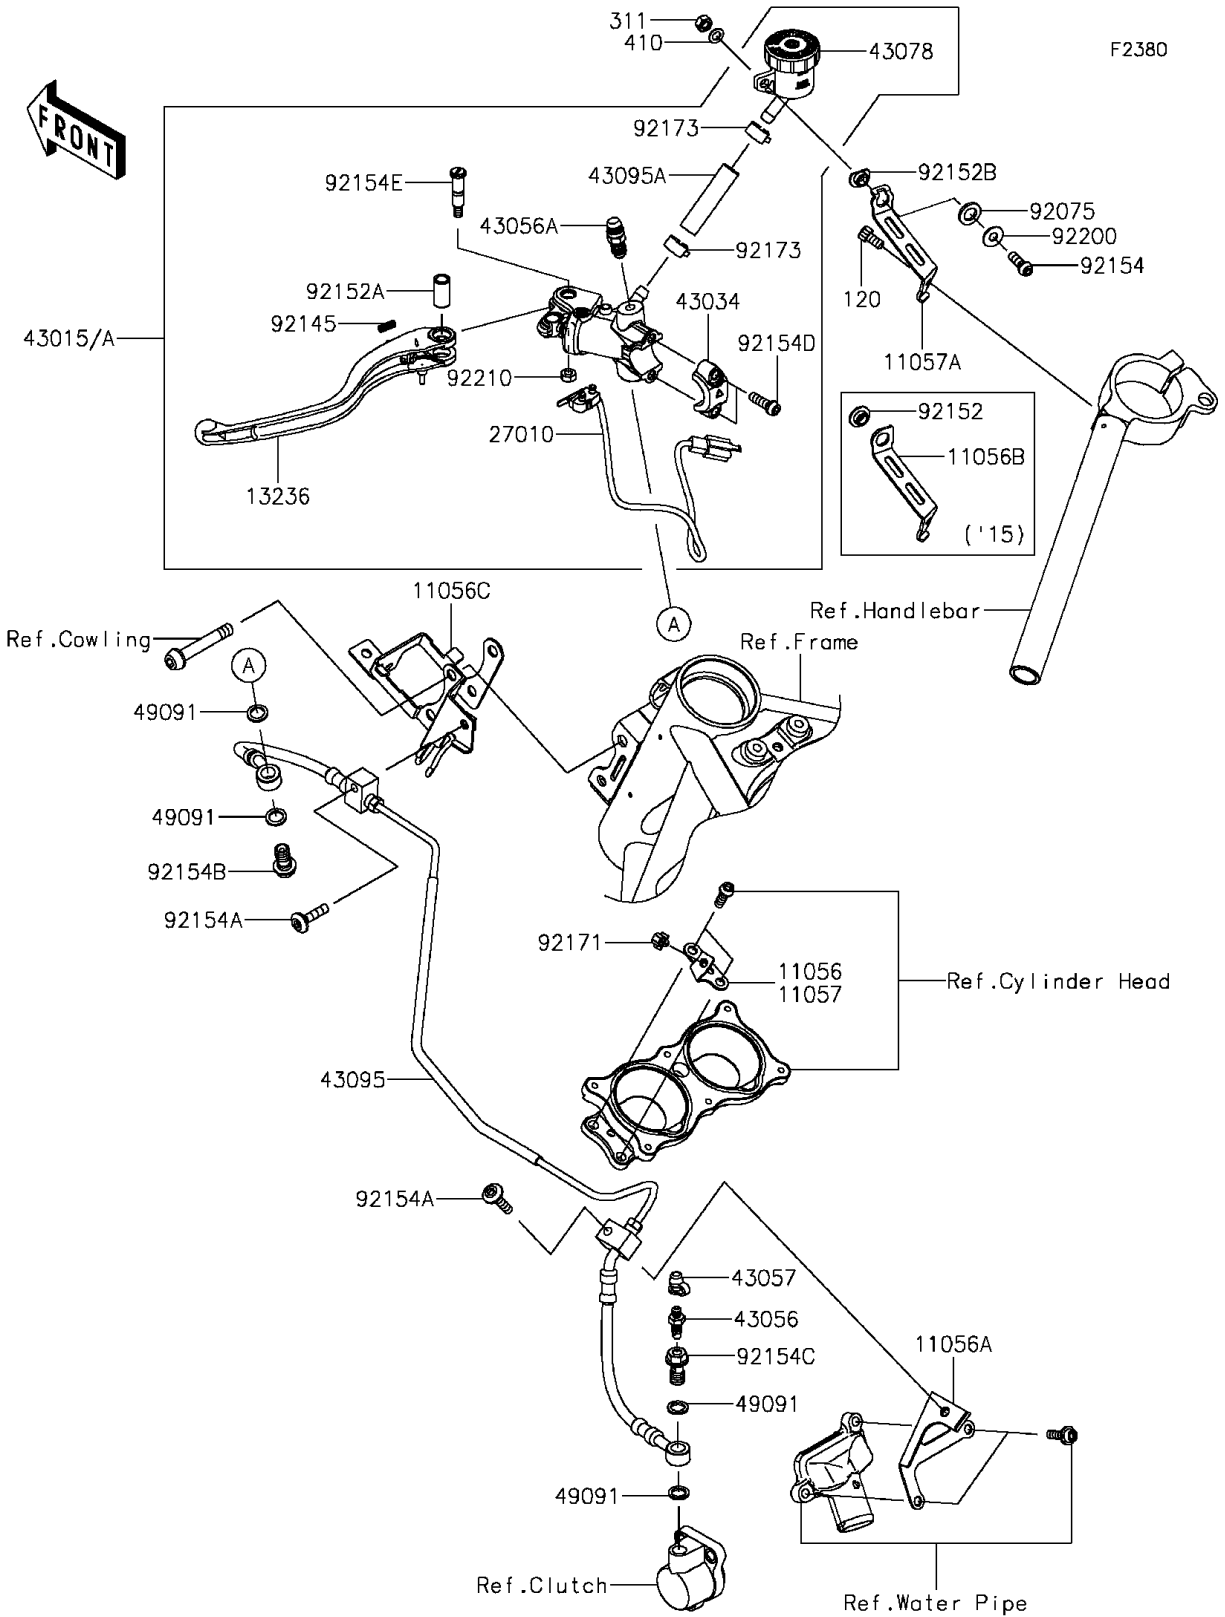

## 2015 Ninja H2™R PARTS DIAGRAM

Clutch Master Cylinder

## 2015 Ninja H2™R PARTS LIST

Clutch Master Cylinder

ITEM NAME	PART NUMBER	QUANTITY
BOLT-SOCKET,6X12 (Ref # 120)	120CB0612	1
NUT-HEX (Ref # 311)	311AC0600	1
WASHER-PLAIN-SMALL (Ref # 410)	410AA0600	1
BRACKET,THROBO. HOLDER (Ref # 11056)	11056-4491	1
BRACKET,CYLINDER (Ref # 11056A)	11056-7079	1
BRACKET,RESERVOIR (Ref # 11056B)	11056-7532	1
BRACKET,METER STAY (Ref # 11056C)	11056-7533	1
LEVER-COMP,CLUTCH (Ref # 13236)	13236-0771	1
SWITCH,STOP (Ref # 27010)	27010-0824	1
CYLINDER-ASSY-MASTER,CLUTCH (Ref # 43015)	43015-0616	1
HOLDER-BRAKE (Ref # 43034)	43034-0121	1
BREATHER-BRAKE (Ref # 43056)	43056-0007	1
BREATHER-BRAKE (Ref # 43056A)	43056-0012	1
CAP-BREATHER (Ref # 43057)	43057-003	1
RESERVOIR (Ref # 43078)	43078-0578	1
HOSE-BRAKE,CLUTCH (Ref # 43095)	43095-0893	1
HOSE-BRAKE (Ref # 43095A)	43095-0909	1
WASHER-SEAL,10.1X14.5X1.5 (Ref # 49091)	49091-0001	1
DAMPER (Ref # 92075)	92075-1564	1
SPRING (Ref # 92145)	92145-1683	1
COLLAR,6.5X10X5.3 (Ref # 92152)	92152-1863	1
COLLAR,LEVER (Ref # 92152A)	92152-2151	1
BOLT,SOCKET,6X18 (Ref # 92154)	92154-1455	1
BOLT,SOCKET,6X25 (Ref # 92154A)	92154-1532	1
BOLT,BANJO,10X19 (Ref # 92154B)	92154-1554	1
BOLT,BANJO,10X19,C. RELEASE (Ref # 92154C)	92154-1622	1
BOLT,SOCKET,6X20 (Ref # 92154D)	92154-1644	1
BOLT,LEVER (Ref # 92154E)	92154-1809	1
CLAMP (Ref # 92171)	92171-0939	1

## 2015 Ninja H2™R PARTS LIST

Clutch Master Cylinder

ITEM NAME	PART NUMBER	QUANTITY
CLAMP,HOSE (Ref # 92173)	92173-1498	1
WASHER,6.5X16X1.0 (Ref # 92200)	92200-3712	1
NUT,U (Ref # 92210)	92210-1424	1