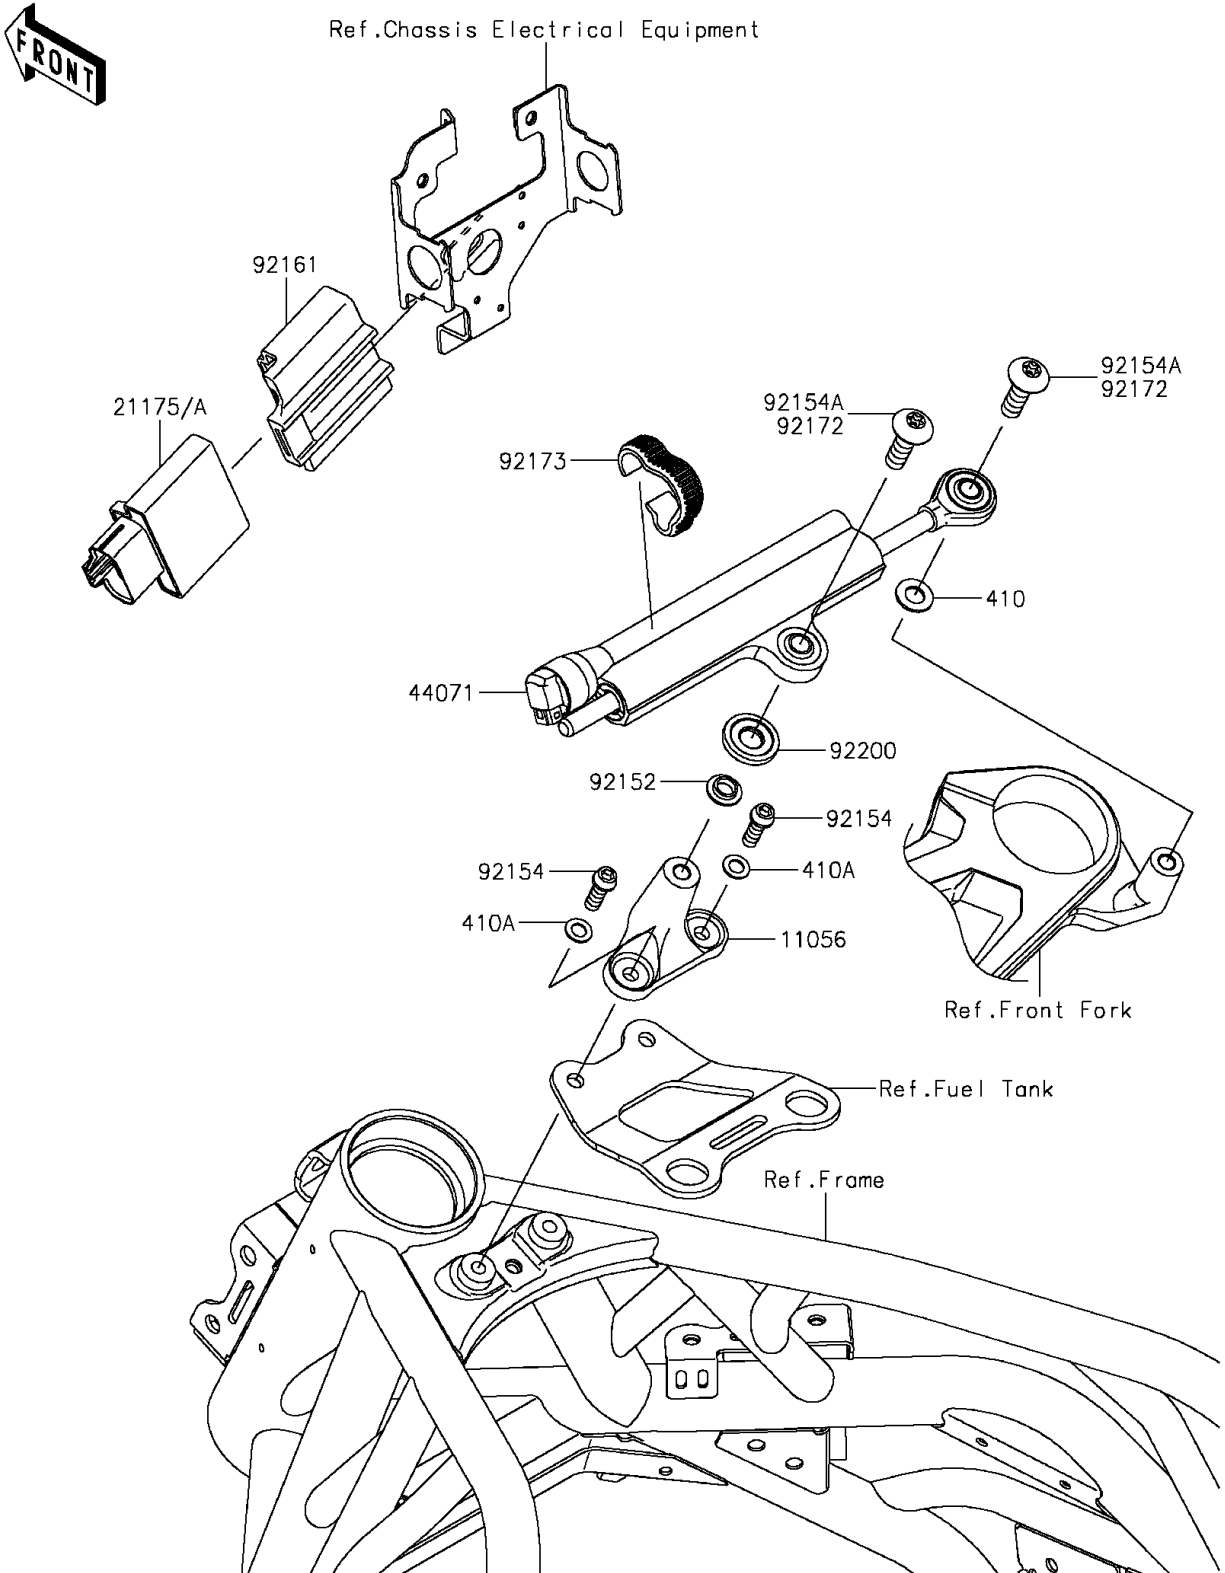

## 2015 Ninja H2™R PARTS DIAGRAM

Steering Damper

F2313

## 2015 Ninja H2™R PARTS LIST

Steering Damper

ITEM NAME	PART NUMBER	QUANTITY
WASHER-PLAIN-SMALL,8MM (Ref # 410)	410AA0800	1
WASHER-PLAIN-SMALL,6MM (Ref # 410A)	410AB0600	1
BRACKET,STEERING DAMPER (Ref # 11056)	11056-4360	1
CONTROL UNIT-ELECTRONIC,OHLINS (Ref # 21175)	21175-1104	1
DAMPER-ASSY (Ref # 44071)	44071-0857	1
COLLAR,L=3.3 (Ref # 92152)	92152-0834	1
BOLT,SOCKET,6X18 (Ref # 92154)	92154-1564	1
DAMPER,ECU (Ref # 92161)	92161-1729	1
SCREW,8X26 (Ref # 92172)	92172-0269	1
CLAMP (Ref # 92173)	92173-1023	1
WASHER,10.5X24X3.5 (Ref # 92200)	92200-1727	1