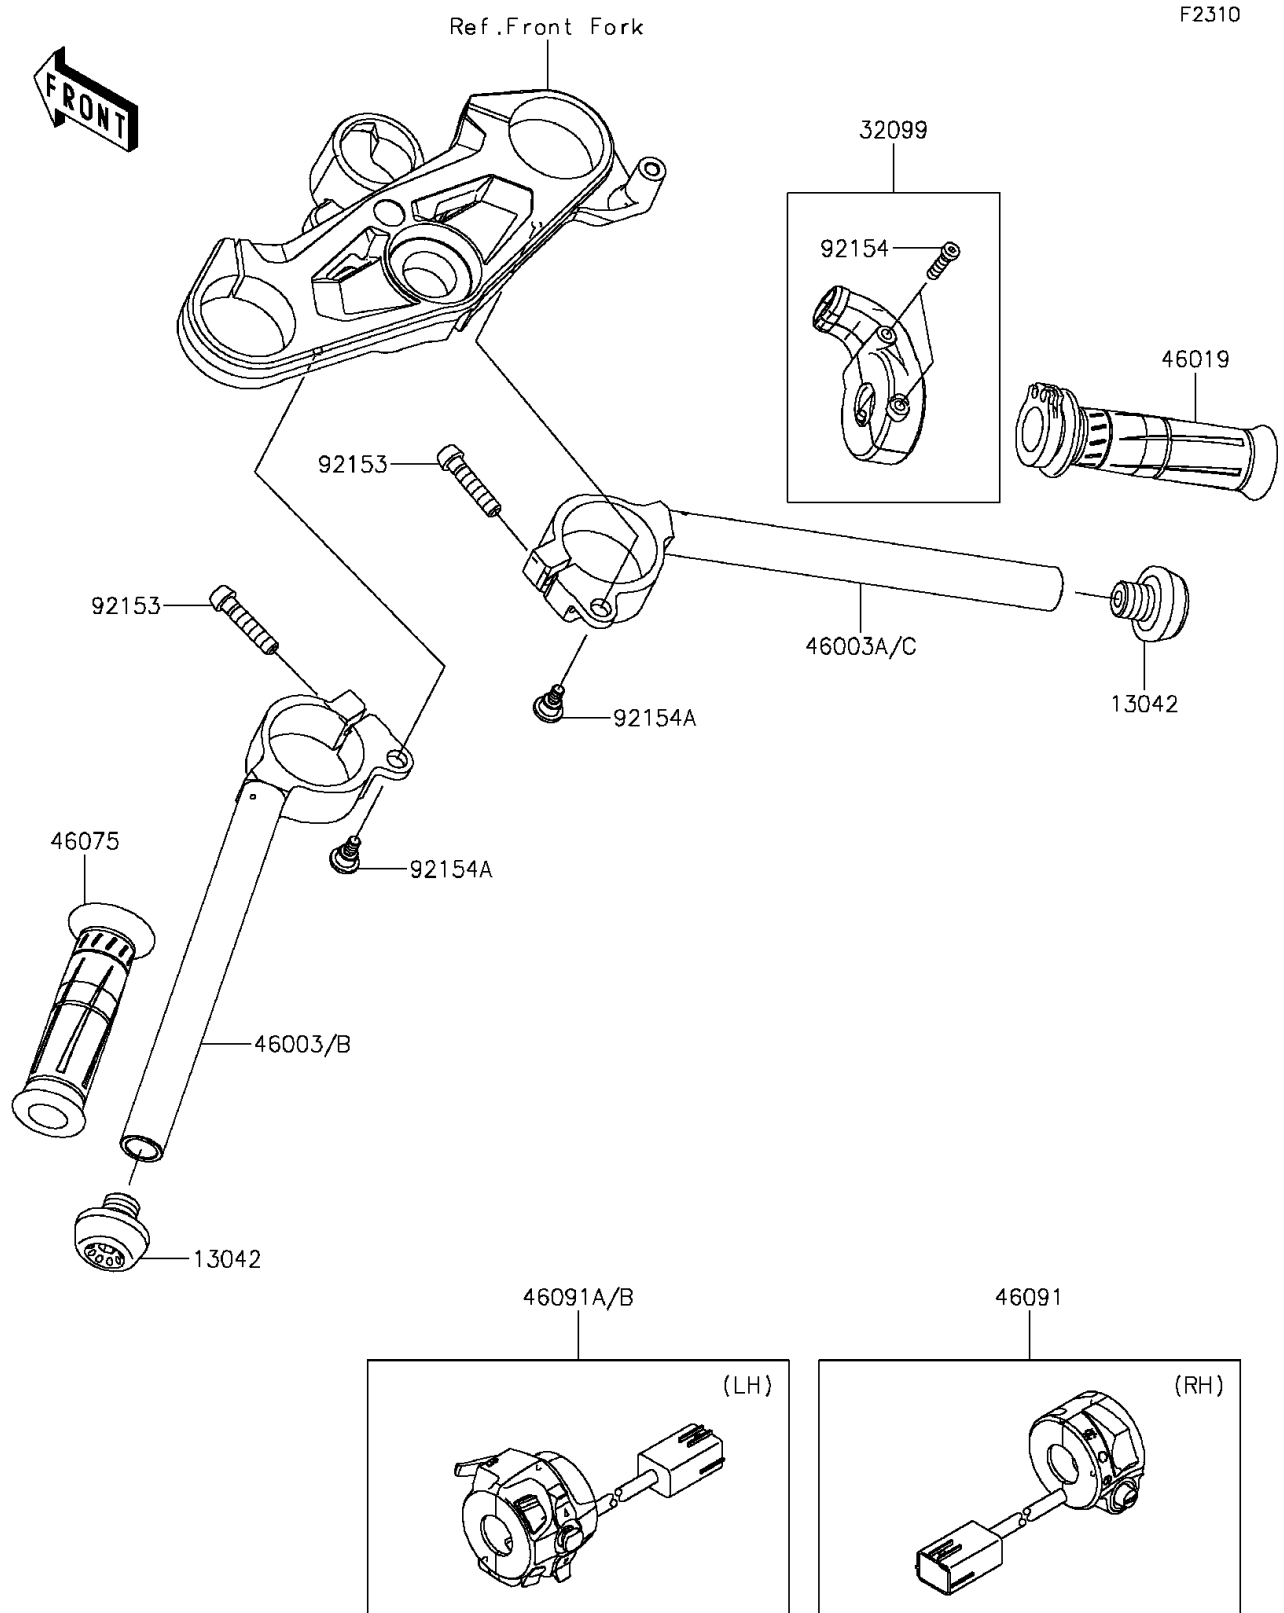

## 2015 Ninja H2™R PARTS DIAGRAM

Handlebar

## 2015 Ninja H2™R PARTS LIST

Handlebar

ITEM NAME	PART NUMBER	QUANTITY
WEIGHT,HANDLE,A.BLACK (Ref # 13042)	13042-0049-499	1
CASE,THROTTLE (Ref # 32099)	32099-0766	1
HANDLE,LH (Ref # 46003)	46003-0652	1
HANDLE,RH (Ref # 46003A)	46003-0653	1
GRIP-ASSY,THROTTLE (Ref # 46019)	46019-0020	1
GRIP,LH (Ref # 46075)	46075-0068	1
HOUSING-ASSY-CONTROL,RH (Ref # 46091)	46091-0301	1
HOUSING-ASSY-CONTROL,LH (Ref # 46091A)	46091-0320	1
BOLT,SOCKET,8X35 (Ref # 92153)	92153-0907	1
BOLT,SOCKET,5X35 (Ref # 92154)	92154-1530	1
BOLT,SOCKET,6X16.5 (Ref # 92154A)	92154-1698	1