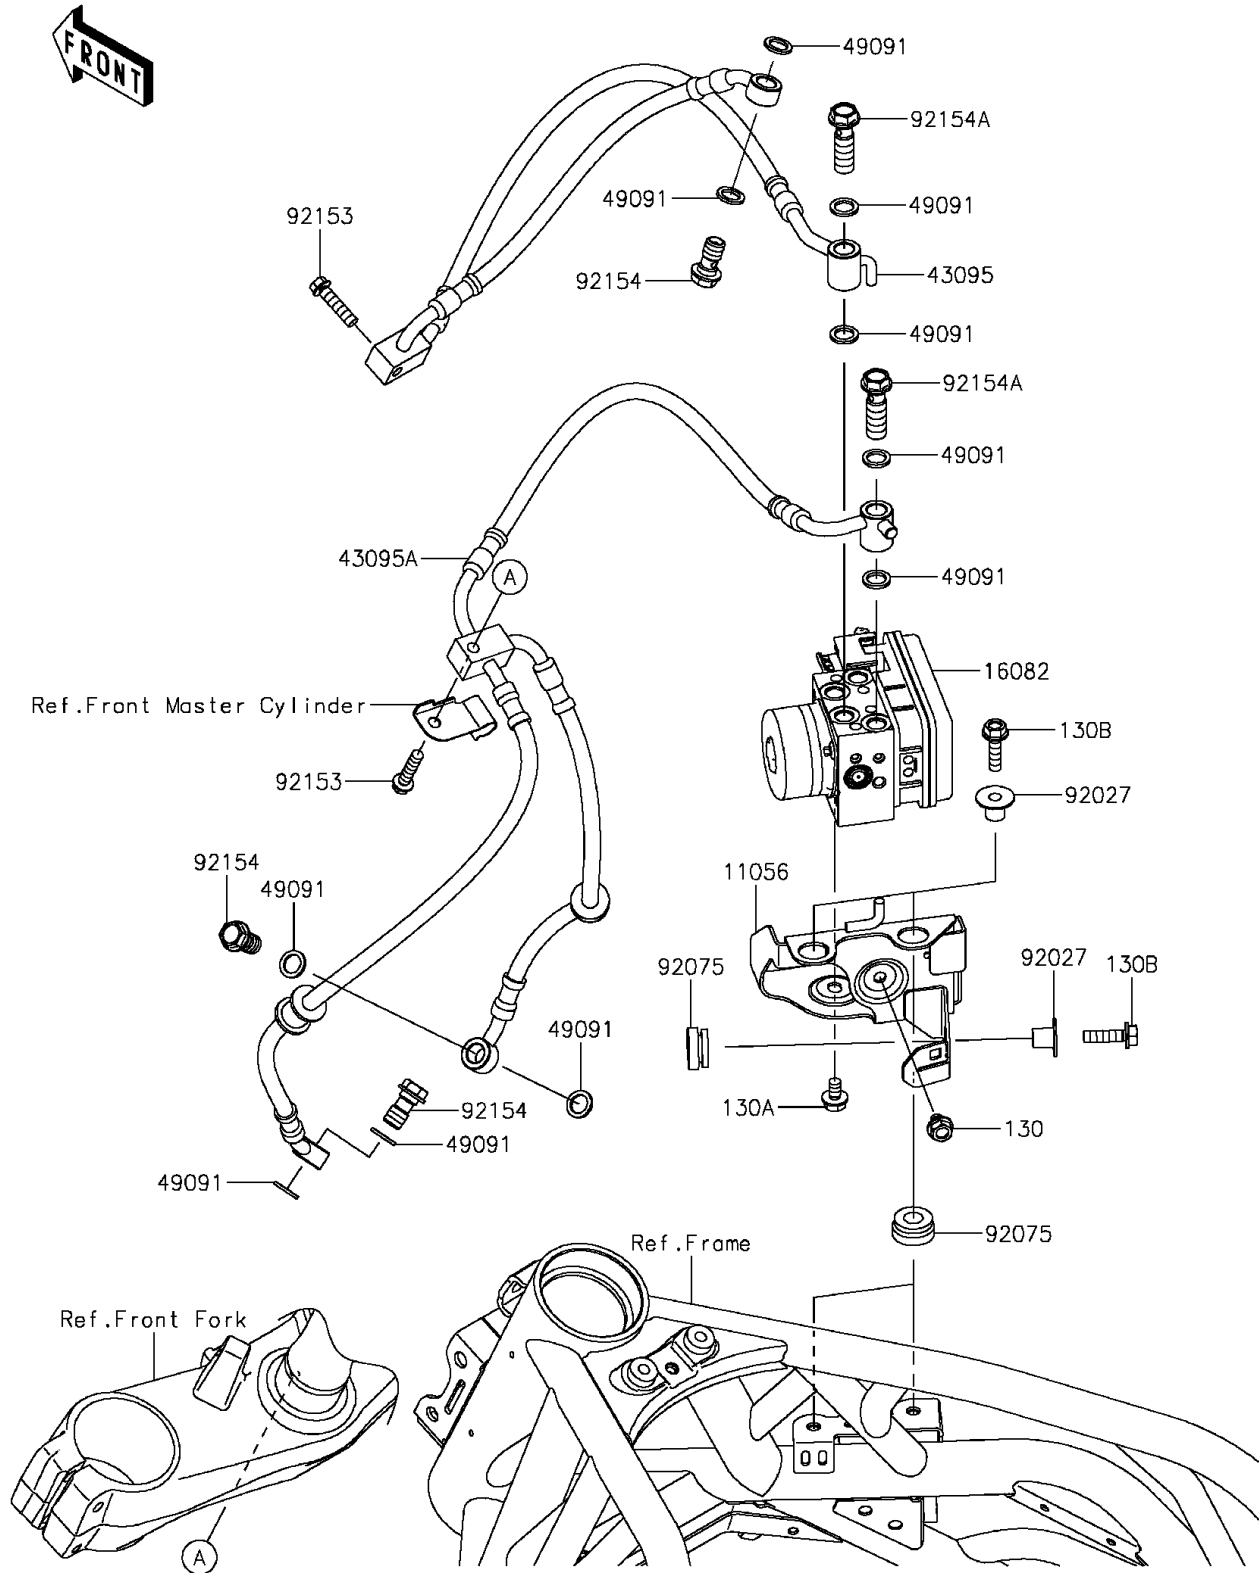

2015 Ninja H2™R PARTS DIAGRAM

Brake Piping

F2262

2015 Ninja H2™R PARTS LIST

Brake Piping

ITEM NAME	PART NUMBER	QUANTITY
BOLT-FLANGED,6X8 (Ref # 130)	130BB0608	1
BOLT-FLANGED,6X10 (Ref # 130A)	130BB0610	1
BOLT-FLANGED,6X22 (Ref # 130B)	130BB0622	1
BRACKET,ABS UNIT (Ref # 11056)	11056-7665	1
PUMP-ASSY-OIL,ABS (Ref # 16082)	16082-0740	1
HOSE-BRAKE,M/C-HU (Ref # 43095)	43095-0854	1
HOSE-BRAKE,ABS UNIT-FR CALIPER (Ref # 43095A)	43095-0902	1
WASHER-SEAL,10.1X14.5X1.5 (Ref # 49091)	49091-0001	1
COLLAR,L=12 (Ref # 92027)	92027-1062	1
DAMPER (Ref # 92075)	92075-277	1
BOLT,FLANGED,6X25 (Ref # 92153)	92153-1795	1
BOLT,BANJO,10X19 (Ref # 92154)	92154-1554	1
BOLT,BANJO,10X32.3 (Ref # 92154A)	92154-1555	1