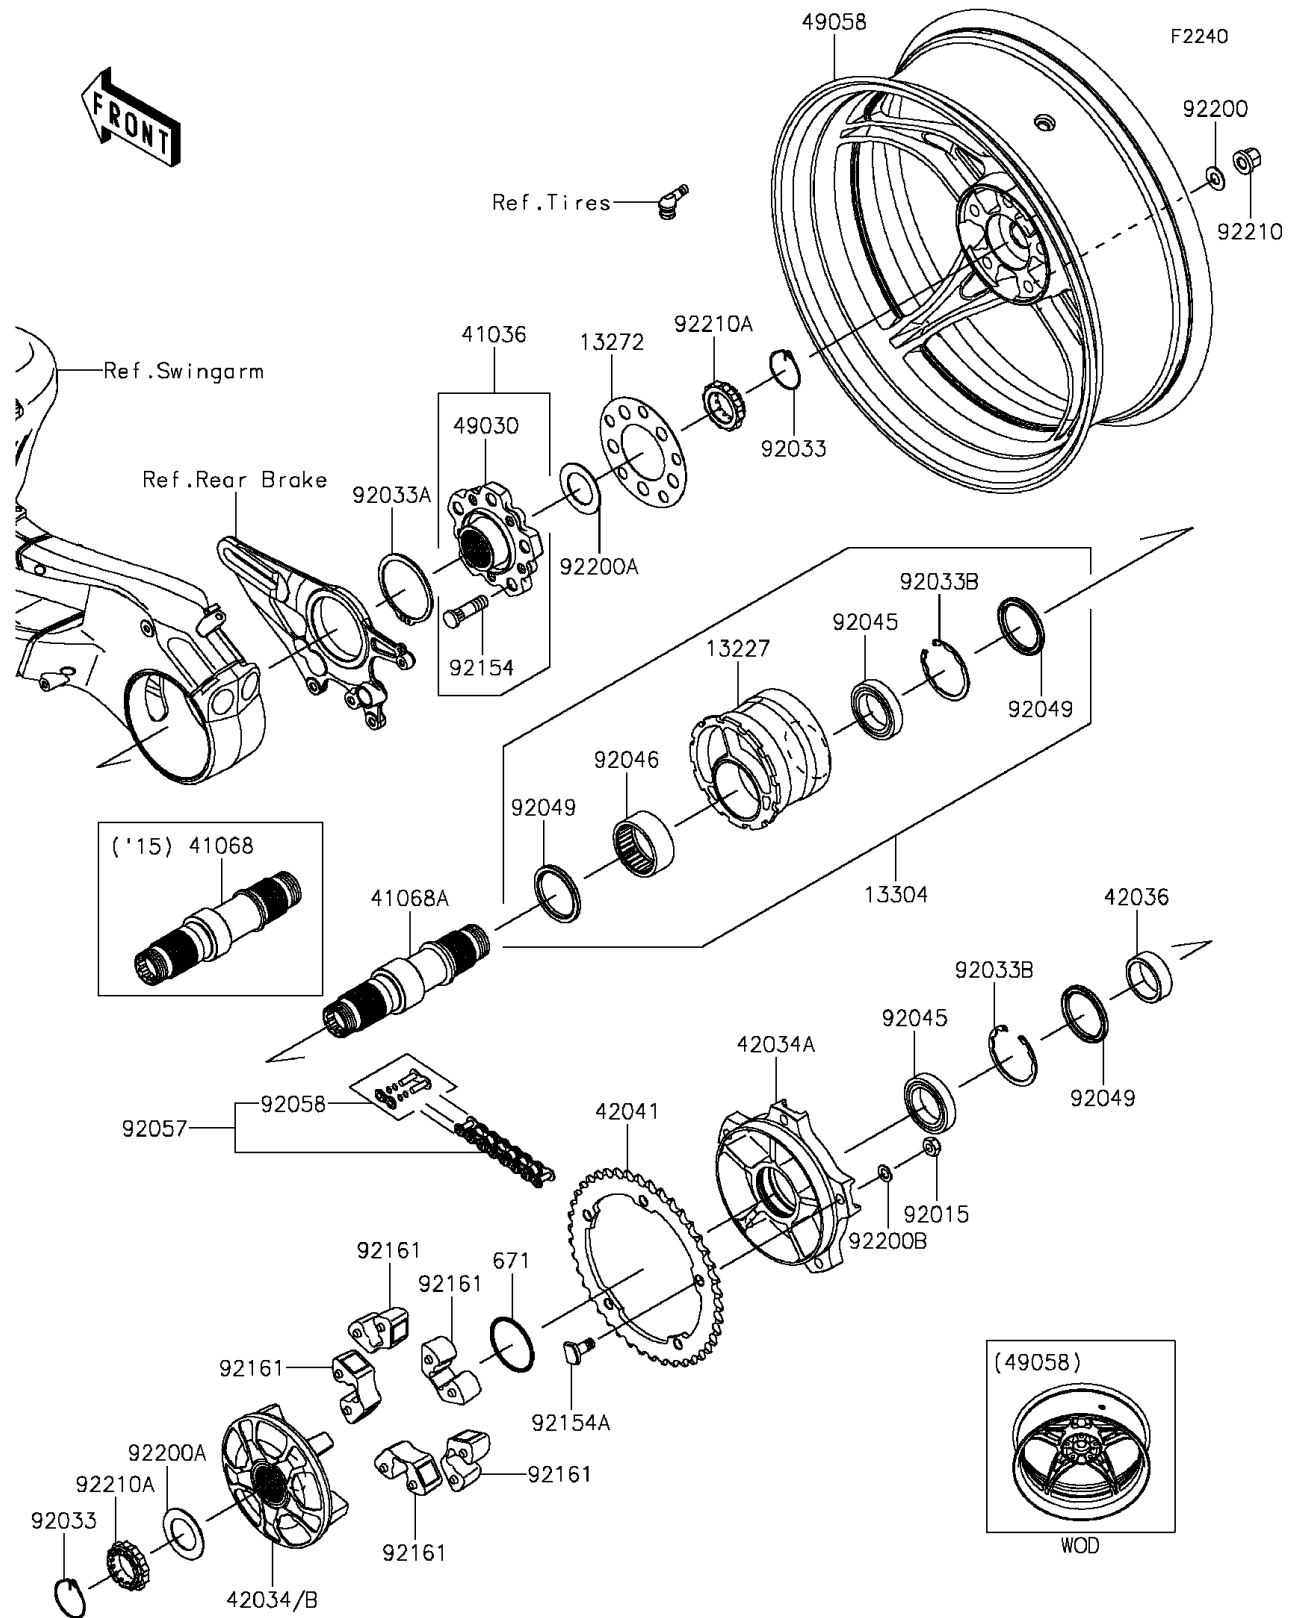

## 2015 Ninja H2™R PARTS DIAGRAM

Rear Wheel/Chain

## 2015 Ninja H2™R PARTS LIST

Rear Wheel/Chain

ITEM NAME	PART NUMBER	QUANTITY
O RING,55MM (Ref # 671)	671B2555	1
HOUSING,RR (Ref # 13227)	13227-0034	1
PLATE (Ref # 13272)	13272-1861	1
HOUSING-ASSY,RR (Ref # 13304)	13304-5001	1
HUB-ASSY,RR (Ref # 41036)	41036-0679	1
AXLE,RR,38.3X204.5 (Ref # 41068)	41068-0593	1
COUPLING,INSERT,F.W.M.GRAY (Ref # 42034)	42034-0742-46T	1
COUPLING,F.W.M.GRAY (Ref # 42034A)	42034-0744-46T	1
SLEEVE,40X50X16.4 (Ref # 42036)	42036-0779	1
SPROCKET-HUB,42T (Ref # 42041)	42041-0153	1
HUB,RR (Ref # 49030)	49030-0050	1
WHEEL,RR,F.BLACK (Ref # 49058)	49058-0623-51H	1
NUT,LOCK,10MM,BLACK (Ref # 92015)	92015-1189	1
RING-SNAP,41X1.6 (Ref # 92033)	92033-0753	1
RING-SNAP (Ref # 92033A)	92033-0760	1
RING-SNAP,62MM (Ref # 92033B)	92033-1044	1
BEARING-BALL,40X60X12 (Ref # 92045)	92045-0802	1
BEARING-NEEDLE,50X62X25 (Ref # 92046)	92046-0617	1
SEAL-OIL,50X62X5 (Ref # 92049)	92049-0771	1
CHAIN,DRIVE,EK525RMXZ/3DX116L (Ref # 92057)	92057-0636	1
JOINT-CHAIN (Ref # 92058)	92058-0036	1
BOLT,HUB,12X45 (Ref # 92154)	92154-1546	1
BOLT,SPROCKET,10X24.3 (Ref # 92154A)	92154-1804	1
DAMPER,SHOCK,RR HUB (Ref # 92161)	92161-1286	1
WASHER,12.1X25X1.6 (Ref # 92200)	92200-0455	1
WASHER,35.1X56X1.6 (Ref # 92200A)	92200-1764	1
WASHER,10.2X18X1 (Ref # 92200B)	92200-1770	1
NUT,12MM (Ref # 92210)	92210-0931	1
NUT,RR AXLE,35MM (Ref # 92210A)	92210-1415	1