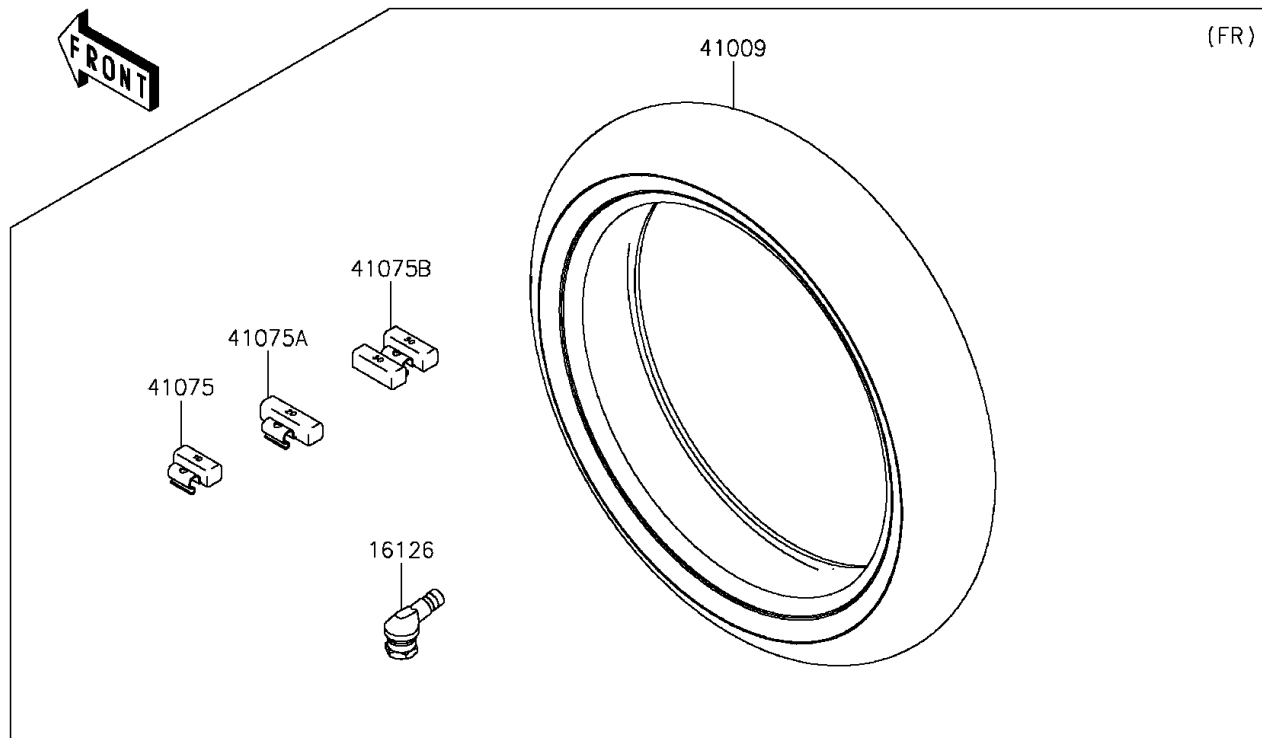

2015 Ninja H2™R PARTS DIAGRAM

Tires

F2210

2015 Ninja H2™R PARTS LIST

Tires

ITEM NAME	PART NUMBER	QUANTITY
VALVE (Ref # 16126)	16126-0735	1
TIRE,FR,120/600R17,V01F (Ref # 41009)	41009-0609	1
TIRE,RR,190/650R17,V01R (Ref # 41009A)	41009-0610	1
BALANCER-WHEEL,10G,SILVER (Ref # 41075)	41075-0007	1
BALANCER-WHEEL,20G,SILVER (Ref # 41075A)	41075-0008	1
BALANCER-WHEEL,30G,SILVER (Ref # 41075B)	41075-0017	1