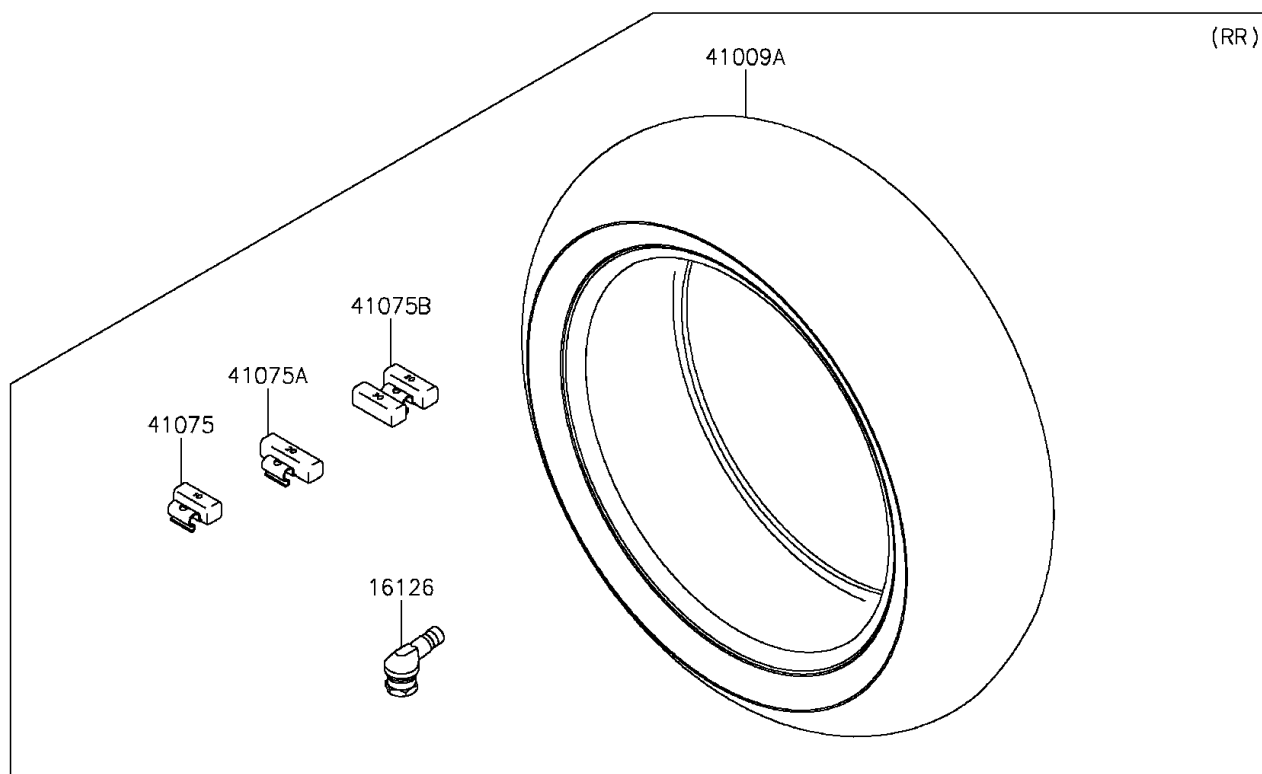

2015 Ninja H2™R PARTS DIAGRAM

Tires

F2210

2015 Ninja H2™R PARTS LIST

Tires

ITEM NAME	PART NUMBER	QUANTITY
VALVE (Ref # 16126)	16126-0735	1
TIRE,FR,120/600R17,V01F (Ref # 41009)	41009-0609	1
TIRE,RR,190/650R17,V01R (Ref # 41009A)	41009-0610	1
BALANCER-WHEEL,10G,SILVER (Ref # 41075)	41075-0007	1
BALANCER-WHEEL,20G,SILVER (Ref # 41075A)	41075-0008	1
BALANCER-WHEEL,30G,SILVER (Ref # 41075B)	41075-0017	1