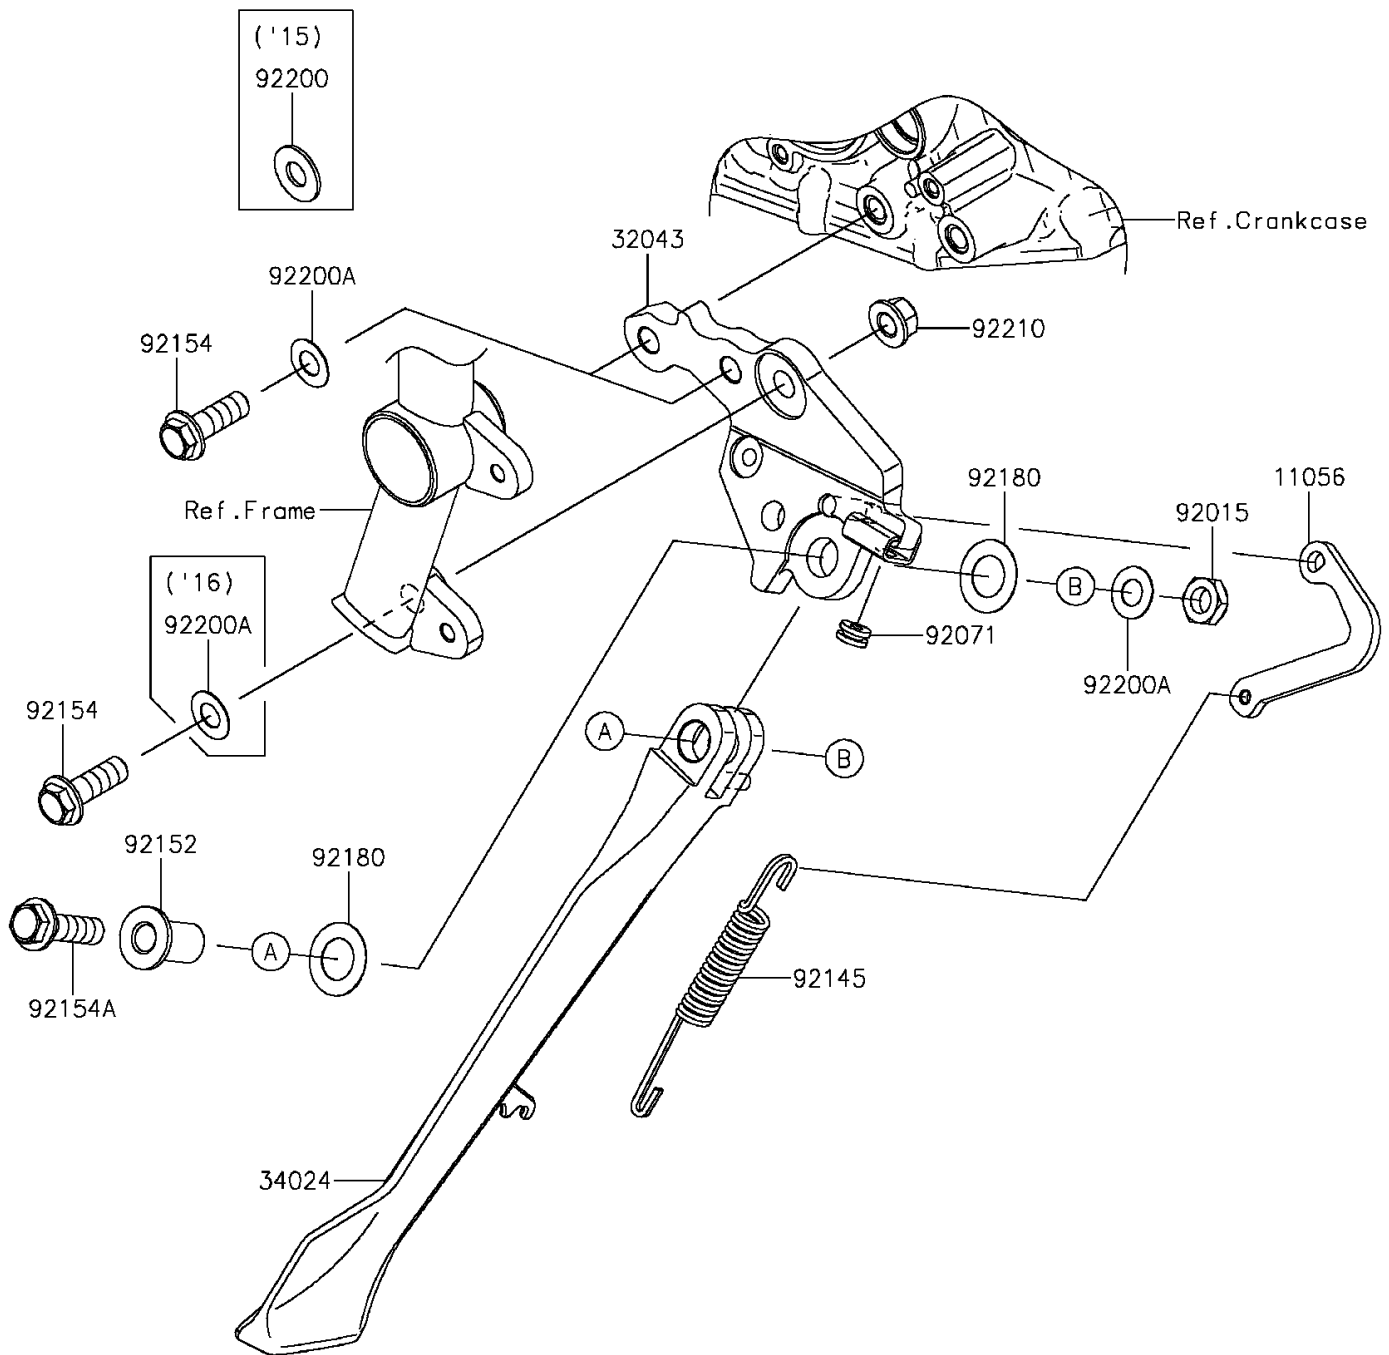

2015 Ninja H2™R PARTS DIAGRAM

Stand(s)

F2190

2015 Ninja H2™R PARTS LIST

Stand(s)

ITEM NAME	PART NUMBER	QUANTITY
BRACKET, LINK (Ref # 11056)	11056-4484	1
BRACKET-STAND (Ref # 32043)	32043-0606	1
STAND-SIDE (Ref # 34024)	34024-0135	1
NUT, LOCK, 10MM, BLACK (Ref # 92015)	92015-1188	1
GROMMET, 1.8X12X6 (Ref # 92071)	92071-2126	1
SPRING, SIDE STAND (Ref # 92145)	92145-1639	1
COLLAR, 10.2X24X27.6 (Ref # 92152)	92152-1951	1
BOLT, FLANGED, 10X30 (Ref # 92154)	92154-1645	1
BOLT, FLANGED, 10X35 (Ref # 92154A)	92154-1808	1
SHIM, 16X28X0.4 (Ref # 92180)	92180-0812	1
WASHER, 10.3X23X1.6 (Ref # 92200)	92200-0724	1
WASHER, 10.2X20X0.5 (Ref # 92200A)	92200-1732	1
NUT, LOCK, FLANGED, 10MM (Ref # 92210)	92210-1139	1