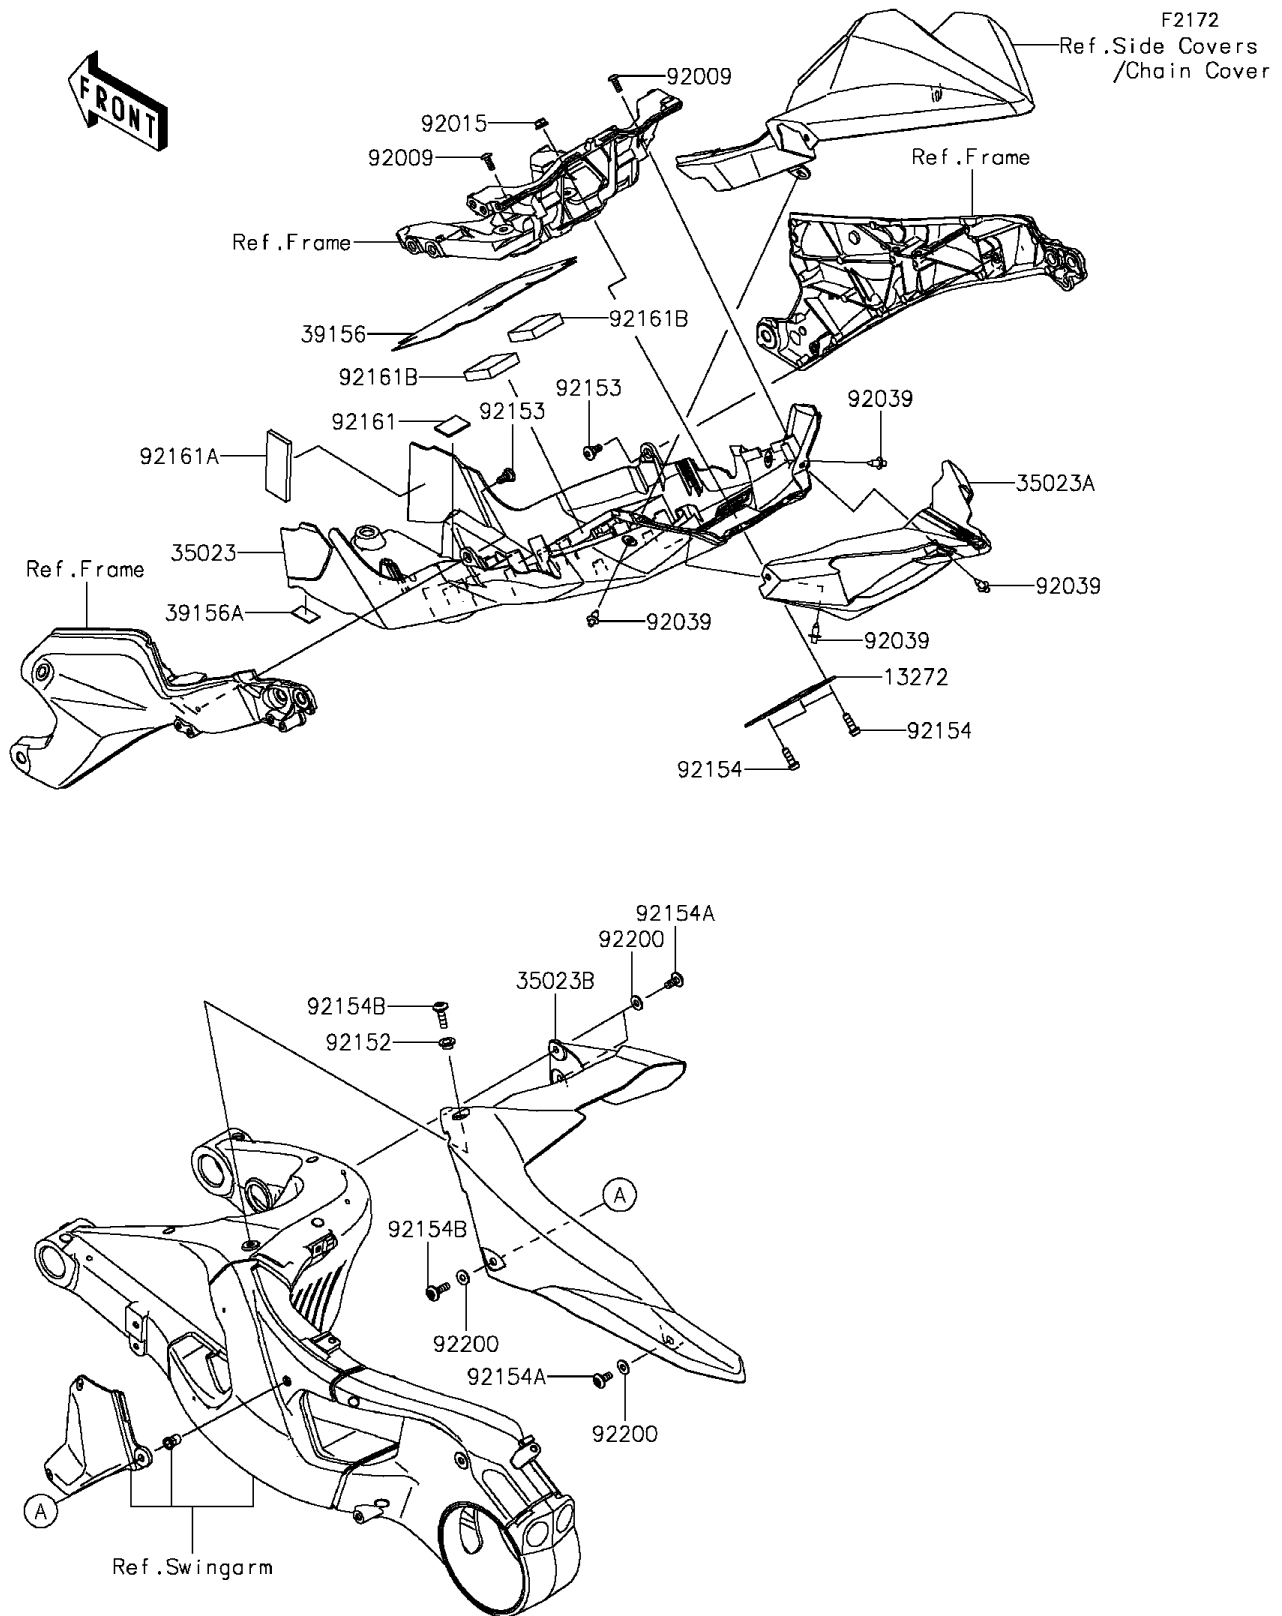

## 2015 Ninja H2™R PARTS DIAGRAM

Rear Fender(s)

## 2015 Ninja H2™R PARTS LIST

Rear Fender(s)

ITEM NAME	PART NUMBER	QUANTITY
PLATE,RR FENDER COVER (Ref # 13272)	13272-1935	1
FENDER-REAR,FR (Ref # 35023)	35023-0397	1
FENDER-REAR,RR (Ref # 35023A)	35023-0398	1
FENDER-REAR (Ref # 35023B)	35023-0399	1
PAD,195X115X1 (Ref # 39156)	39156-1884	1
PAD,15X25X1 (Ref # 39156A)	39156-2119	1
SCREW,TAPPING,5X14 (Ref # 92009)	92009-1197	1
NUT,LOCK,FLANGED,6MM (Ref # 92015)	92015-1603	1
RIVET (Ref # 92039)	92039-0068	1
COLLAR,6.5X10X6.2 (Ref # 92152)	92152-2152	1
BOLT,SOCKET,6MM (Ref # 92153)	92153-1956	1
BOLT,SOCKET,6X18 (Ref # 92154)	92154-1455	1
BOLT,SOCKET,6X14 (Ref # 92154A)	92154-1807	1
BOLT,SOCKET,6X22 (Ref # 92154B)	92154-1810	1
DAMPER,30X20X2 (Ref # 92161)	92161-0833	1
DAMPER,30X70X5 (Ref # 92161A)	92161-1127	1
DAMPER,40X40X10 (Ref # 92161B)	92161-1603	1
WASHER,6.2X15X1.2 (Ref # 92200)	92200-1762	1