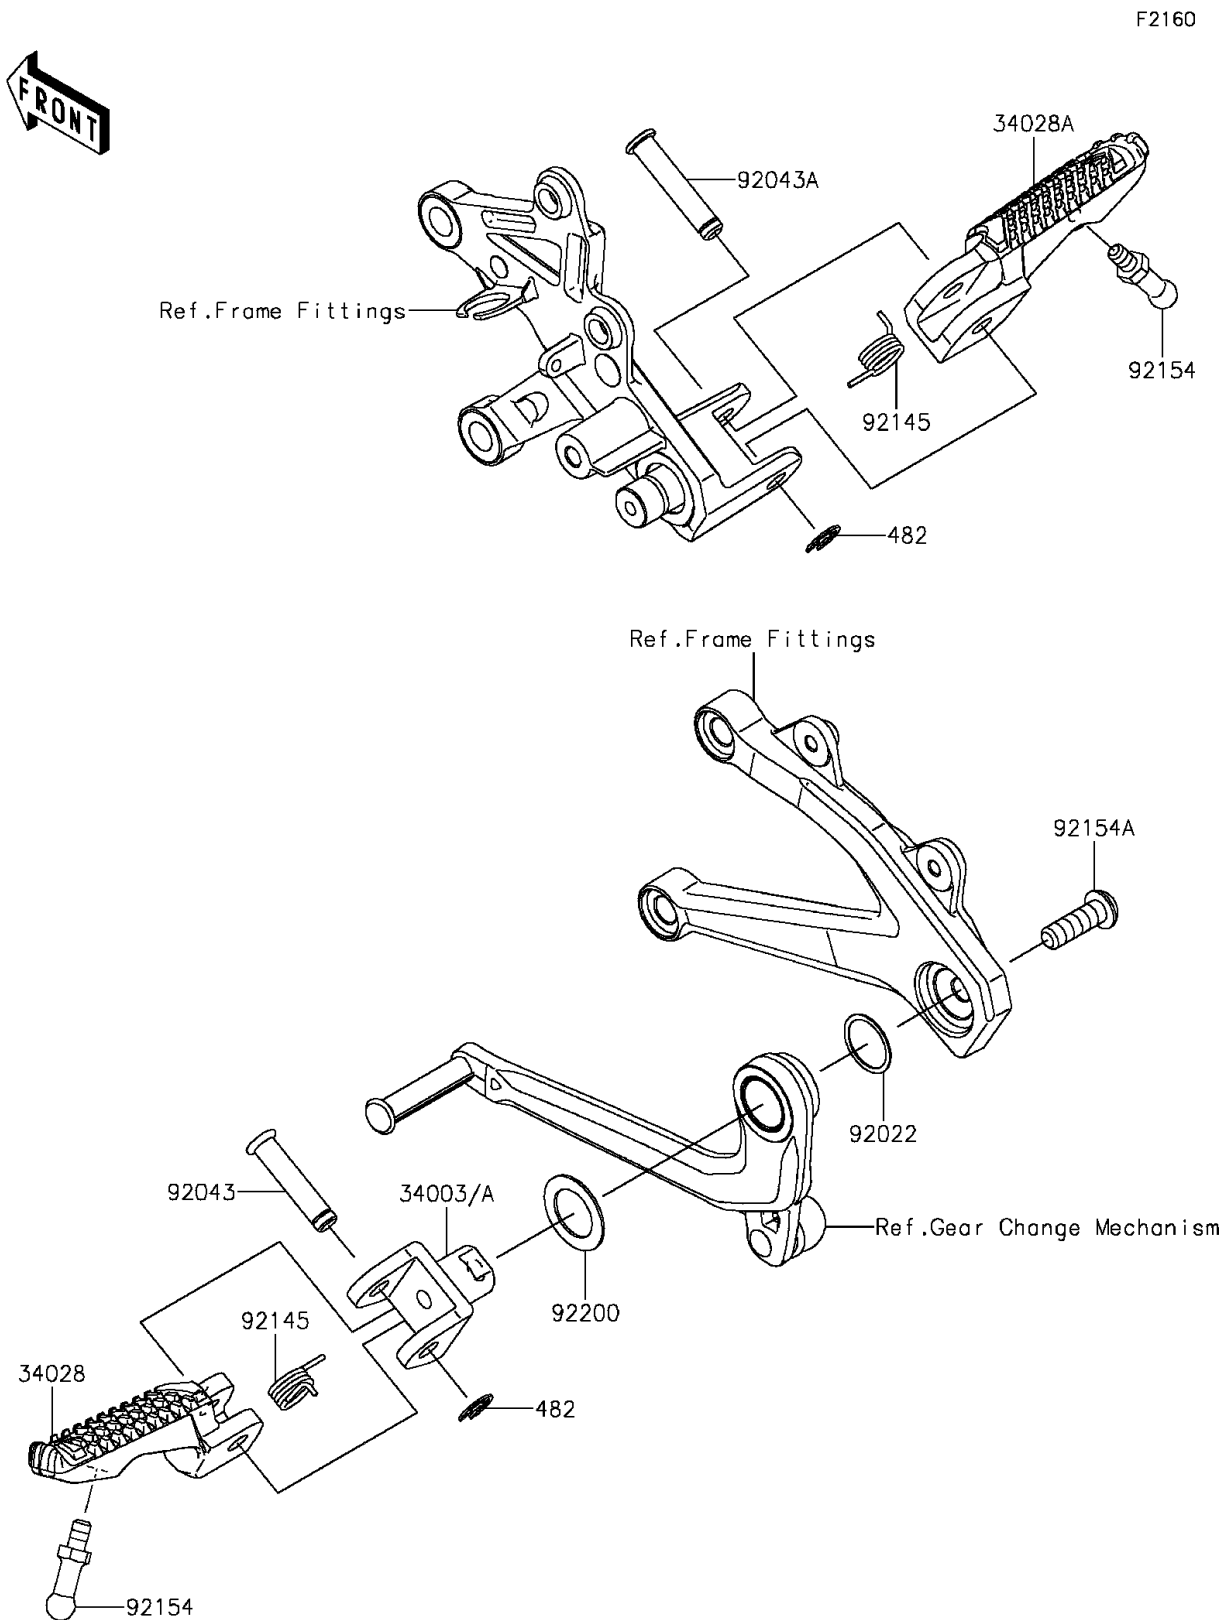

2015 Ninja H2™R PARTS DIAGRAM

Footrests

2015 Ninja H2™R PARTS LIST

Footrests

ITEM NAME	PART NUMBER	QUANTITY
CIRCLIP-TYPE-E (Ref # 482)	482EB7000	1
HOLDER-STEP,LH,GRAY (Ref # 34003)	34003-0155-53G	1
STEP,LH (Ref # 34028)	34028-0342	1
STEP,RH (Ref # 34028A)	34028-0343	1
WASHER,18.3X22X0.5 (Ref # 92022)	92022-271	1
PIN,8X36.5 (Ref # 92043)	92043-0856	1
PIN,8X40.5 (Ref # 92043A)	92043-0857	1
SPRING,13X1.6 (Ref # 92145)	92145-1656	1
BOLT,BANK SENSOR,6X10 (Ref # 92154)	92154-1718	1
BOLT,SOCKET,8X25 (Ref # 92154A)	92154-1737	1
WASHER,18.3X28X1 (Ref # 92200)	92200-1680	1