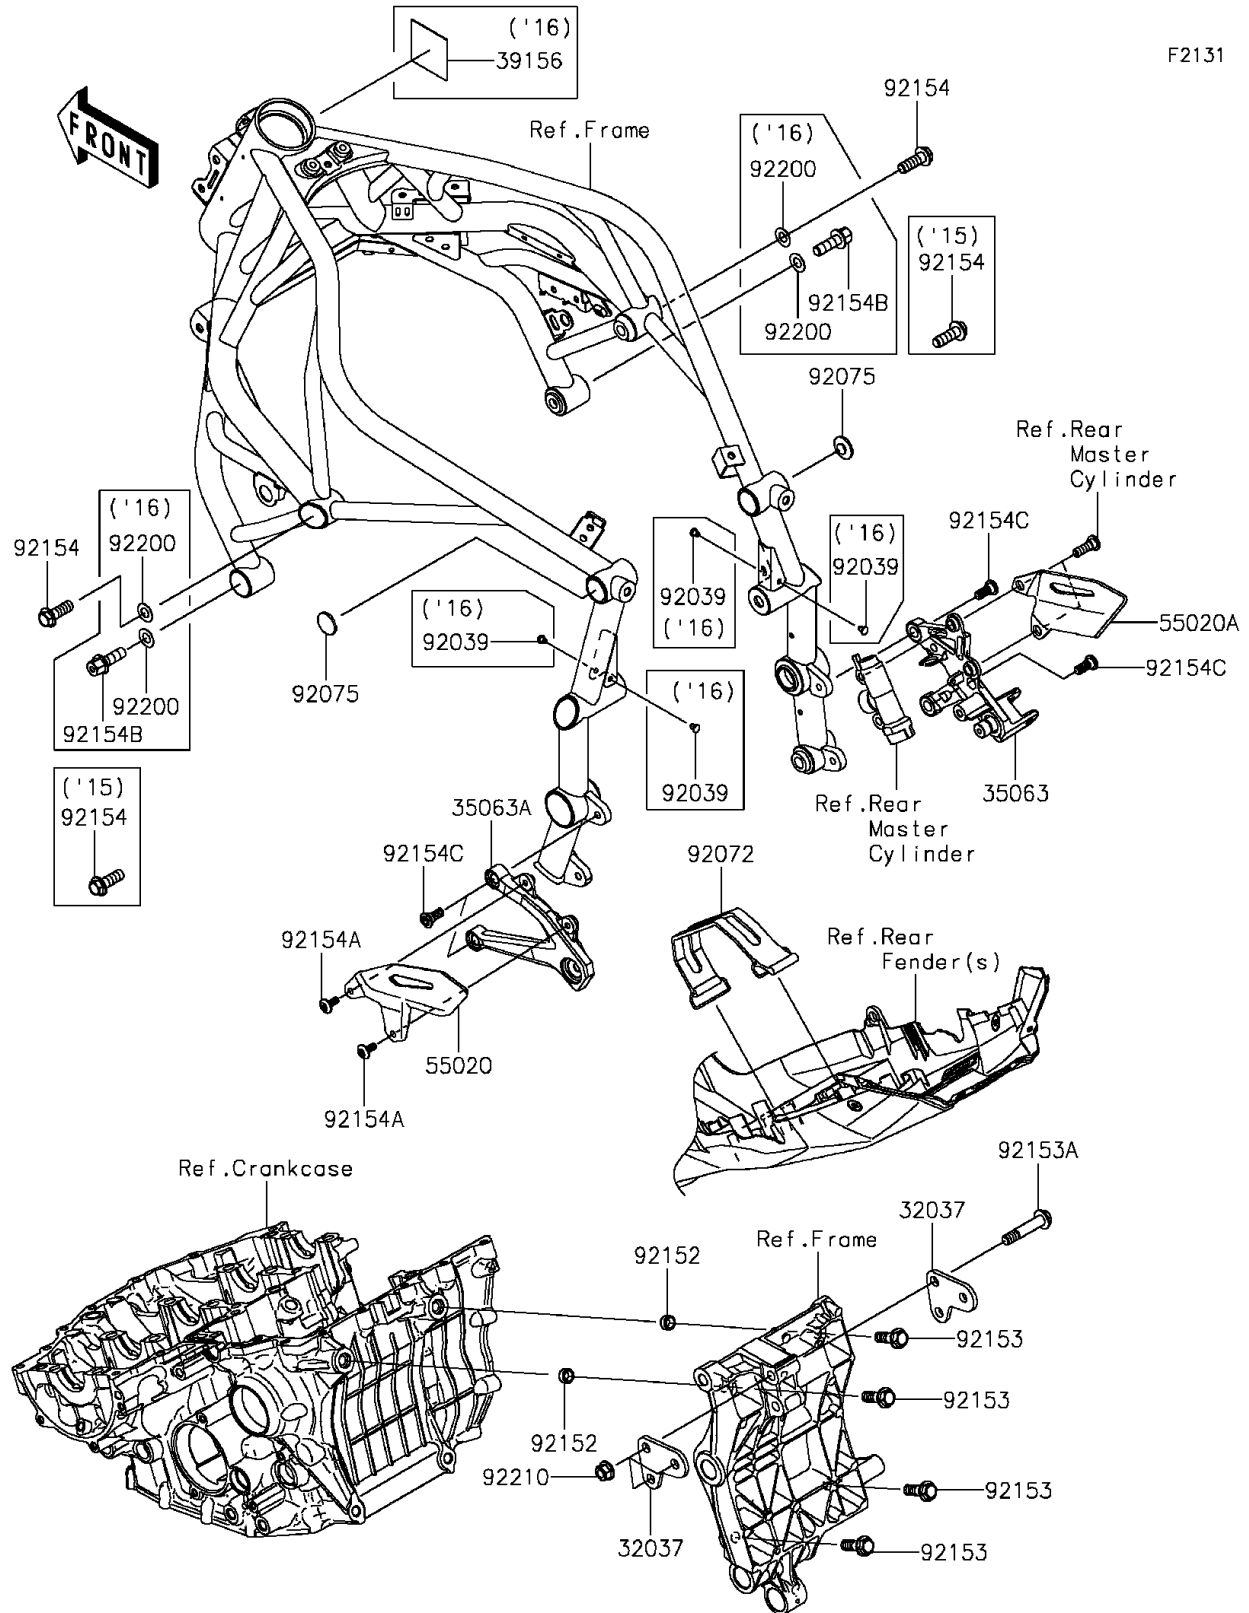

2015 Ninja H2™R PARTS DIAGRAM

Frame Fittings

F2131

2015 Ninja H2™R PARTS LIST

Frame Fittings

ITEM NAME	PART NUMBER	QUANTITY
BRACKET-SHOCKABSORBER (Ref # 32037)	32037-0361	1
STAY,STEP,RH,F.W.M.GRAY (Ref # 35063)	35063-0994-46T	1
STAY,STEP,LH,F.W.M.GRAY (Ref # 35063A)	35063-1308-46T	1
GUARD,HEEL,LH (Ref # 55020)	55020-1835	1
GUARD,HEEL,RH (Ref # 55020A)	55020-1836	1
BAND,L=150 (Ref # 92072)	92072-1338	1
DAMPER,RUBBER (Ref # 92075)	92075-261	1
COLLAR,DOWEL PIN (Ref # 92152)	92152-0679	1
BOLT,FLANGED,10X30 (Ref # 92153)	92153-0801	1
BOLT,FLANGED,10X51 (Ref # 92153A)	92153-1545	1
BOLT,FLANGED,10X30 (Ref # 92154)	92154-0543	1
BOLT,SOCKET,6X14 (Ref # 92154A)	92154-0745	1
BOLT,SOCKET8X20 (Ref # 92154C)	92154-1711	1
NUT,LOCK,FLANGED,10MM (Ref # 92210)	92210-1139	1