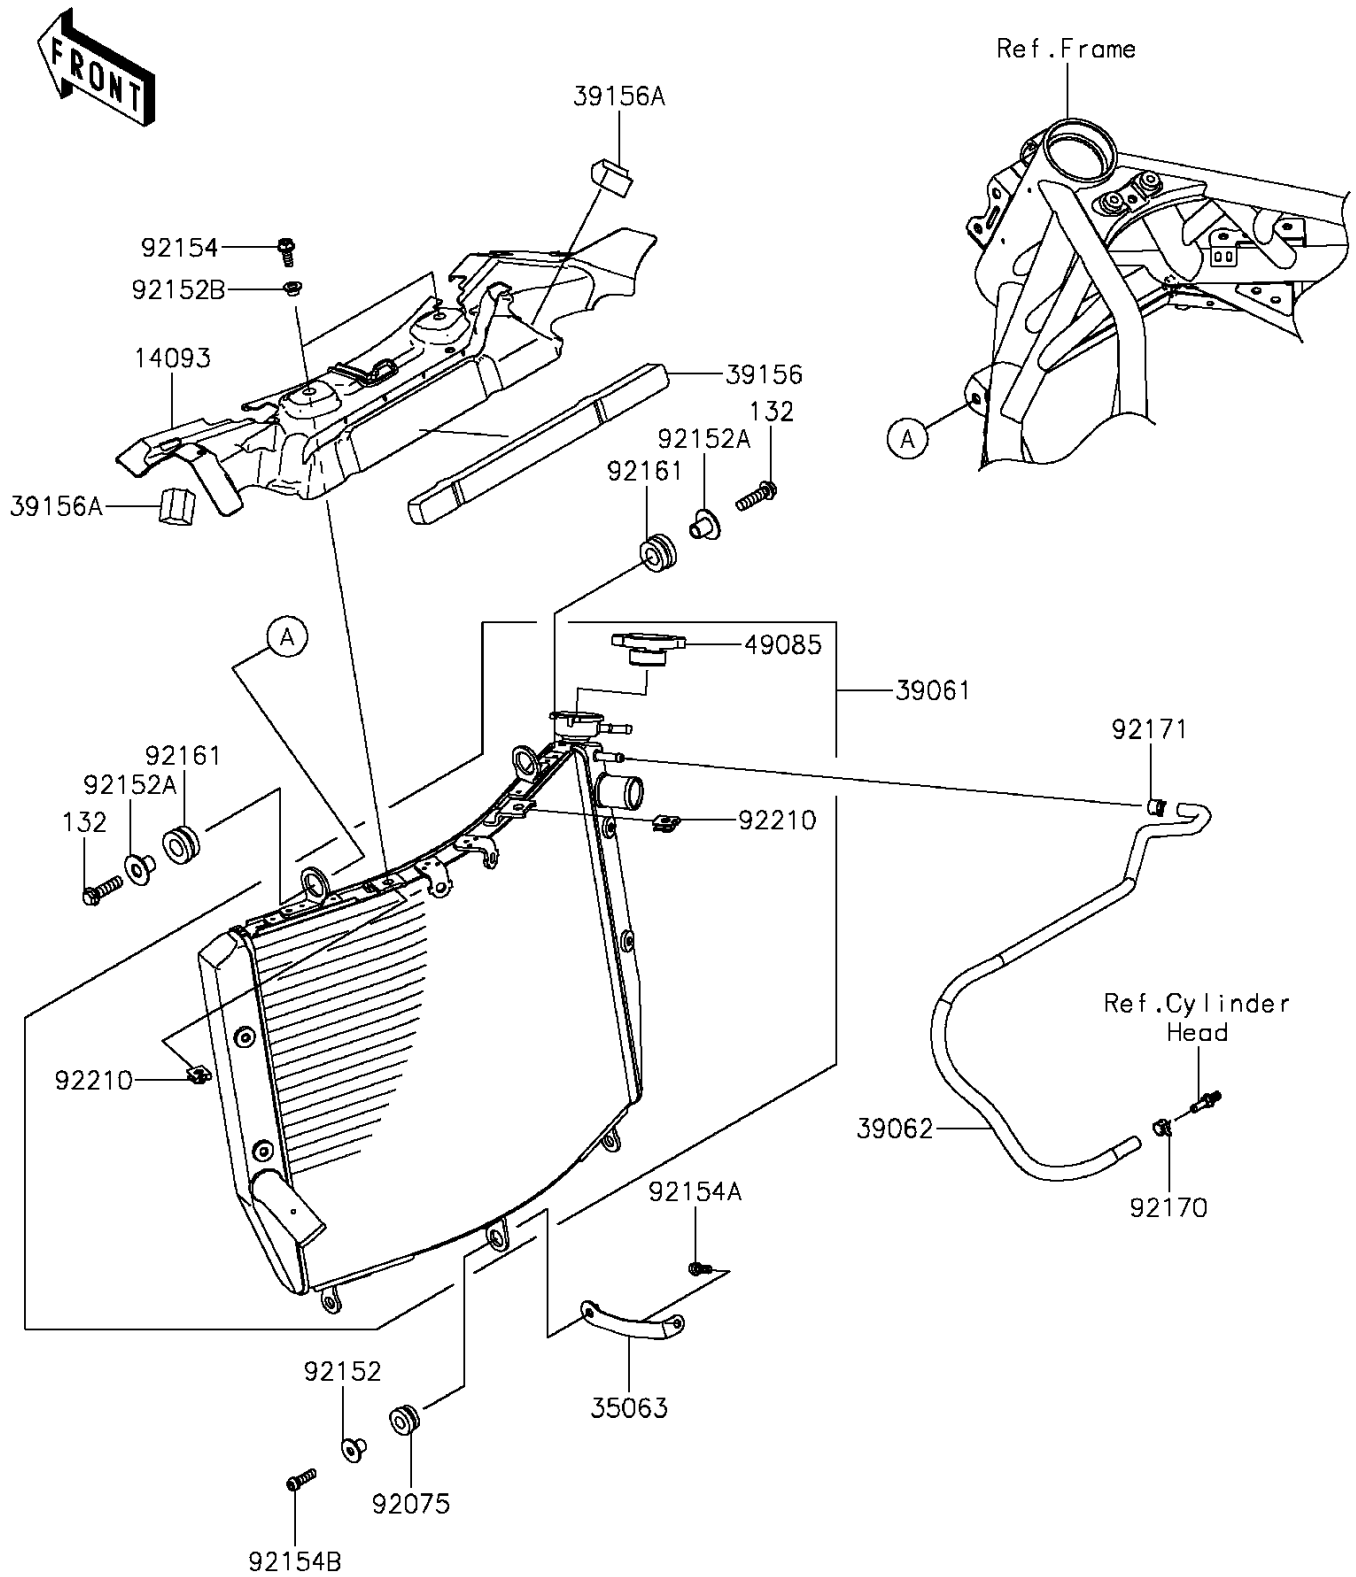

2015 Ninja H2™R PARTS DIAGRAM

Radiator

E3032

2015 Ninja H2™R PARTS LIST

Radiator

ITEM NAME	PART NUMBER	QUANTITY
BOLT-FLANGED-SMALL,8X30 (Ref # 132)	132BC0830	1
COVER,HEAT (Ref # 14093)	14093-0158	1
STAY,RADIATOR (Ref # 35063)	35063-0997	1
RADIATOR-ASSY (Ref # 39061)	39061-0698	1
HOSE-COOLING,AIR BLEED (Ref # 39062)	39062-0688	1
PAD,27X27X15 (Ref # 39156)	39156-1840	1
PAD,20X285X15 (Ref # 39156A)	39156-1841	1
CAP-ASSY-PRESSURE (Ref # 49085)	49085-0006	1
DAMPER,RUBBER (Ref # 92075)	92075-1123	1
COLLAR,6.5X10X13.1 (Ref # 92152)	92152-0332	1
COLLAR (Ref # 92152A)	92152-0439	1
COLLAR (Ref # 92152B)	92152-2111	1
BOLT,FLANGED,6X16 (Ref # 92154)	92154-0887	1
BOLT,SOCKET,6X16 (Ref # 92154A)	92154-1454	1
BOLT,SOCKET,6X22 (Ref # 92154B)	92154-1456	1
DAMPER (Ref # 92161)	92161-0304	1
CLAMP (Ref # 92170)	92170-1493	1
CLAMP (Ref # 92171)	92171-0719	1
NUT (Ref # 92210)	92210-1323	1