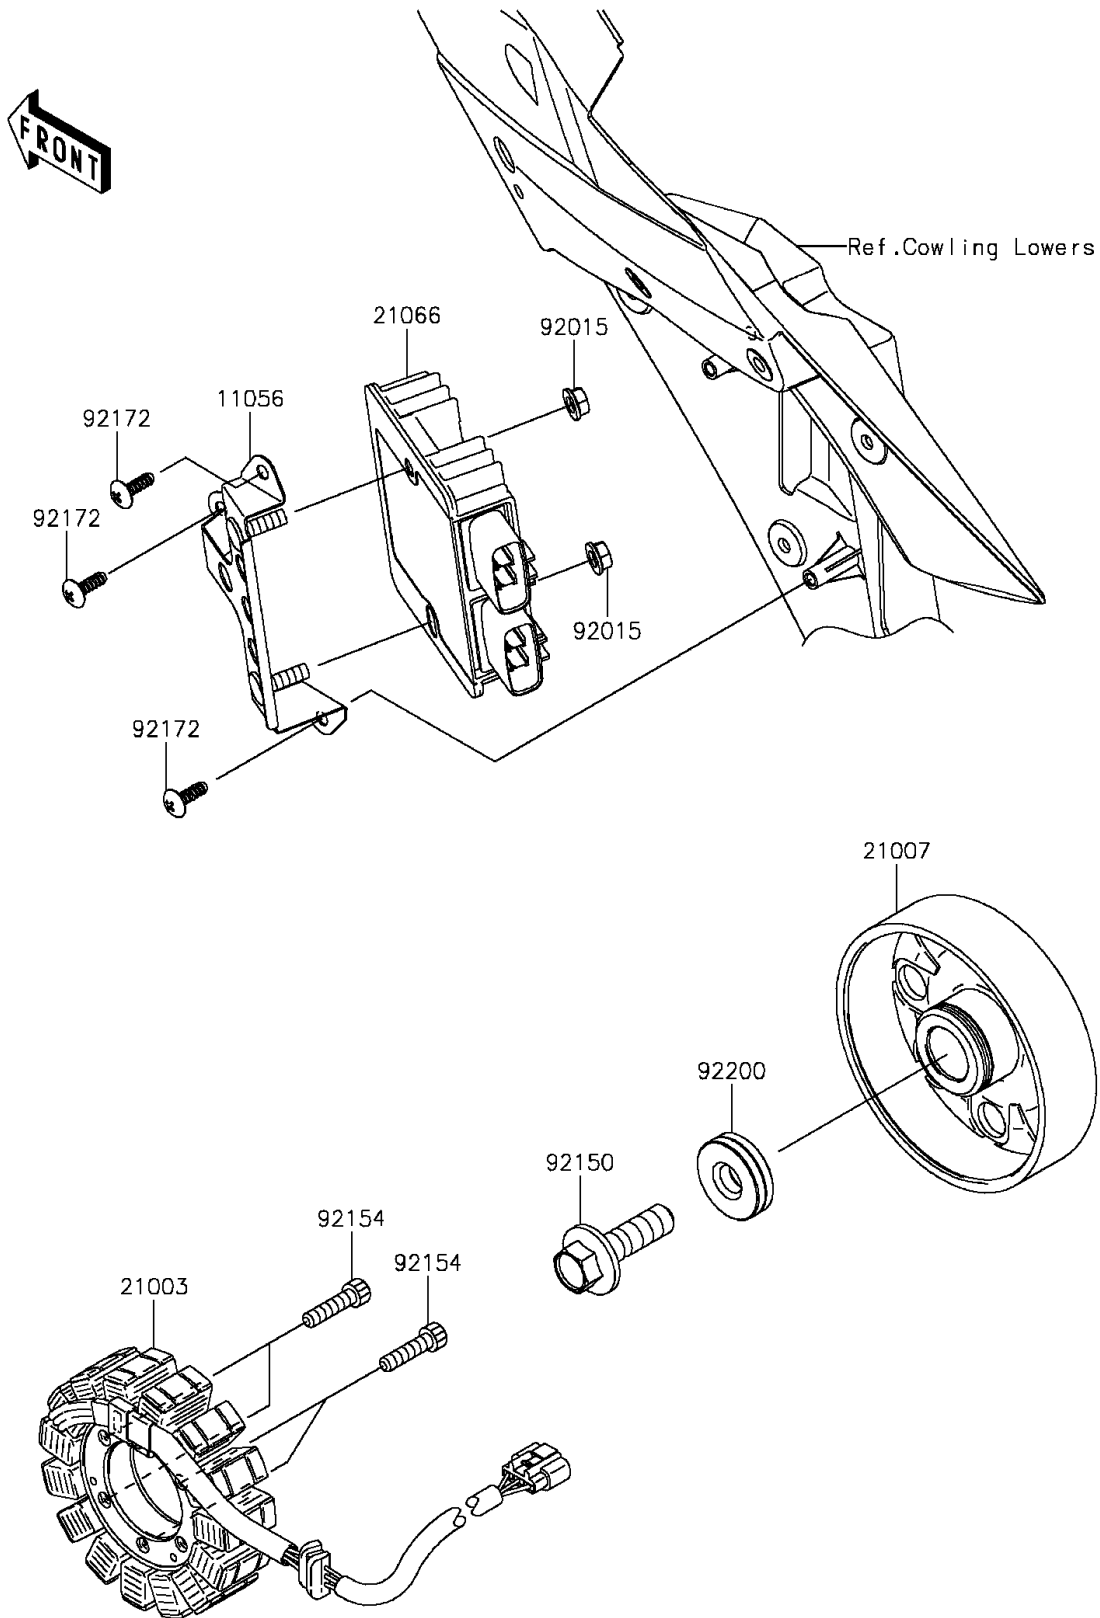

2015 Ninja H2™R PARTS DIAGRAM

Generator

E1810

2015 Ninja H2™R PARTS LIST

Generator

ITEM NAME	PART NUMBER	QUANTITY
BRACKET,REGULATOR (Ref # 11056)	11056-7039	1
STATOR (Ref # 21003)	21003-0169	1
ROTOR (Ref # 21007)	21007-0611	1
REGULATOR-VOLTAGE (Ref # 21066)	21066-0738	1
NUT,FLANGED,6MM (Ref # 92015)	92015-1367	1
BOLT,12X40 (Ref # 92150)	92150-1717	1
BOLT,SOCKET,6X25 (Ref # 92154)	92154-0477	1
SCREW,TAPPING,5X16 (Ref # 92172)	92172-0175	1
WASHER,12X34X9 (Ref # 92200)	92200-0369	1