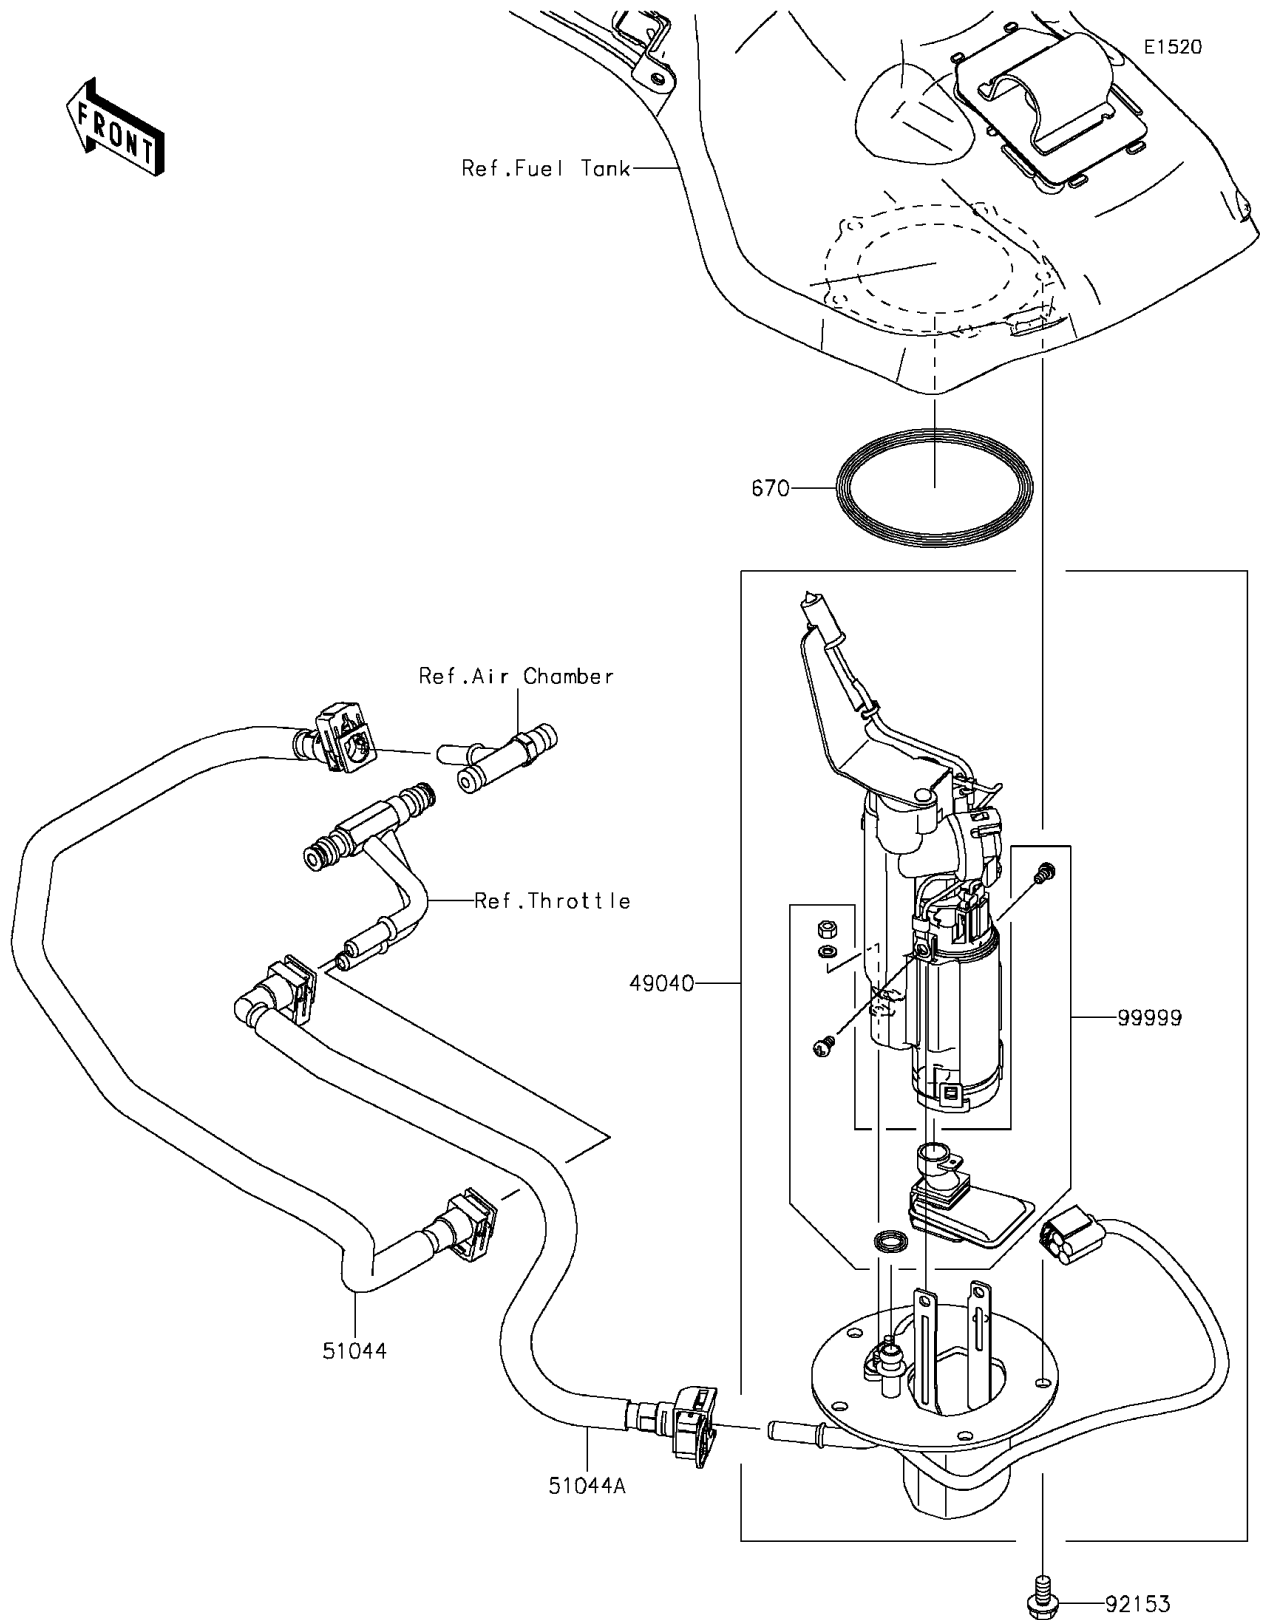

2015 Ninja H2™R PARTS DIAGRAM

Fuel Pump

2015 Ninja H2™R PARTS LIST

Fuel Pump

ITEM NAME	PART NUMBER	QUANTITY
O RING (Ref # 670)	670E5075	1
PUMP-FUEL (Ref # 49040)	49040-0741	1
TUBE-ASSY (Ref # 51044)	51044-0767	1
TUBE-ASSY (Ref # 51044A)	51044-0768	1
BOLT,FLANGED,6X12 (Ref # 92153)	92153-1283	1
KIT,FUEL FILTER (Ref # 99999)	99999-0520	1