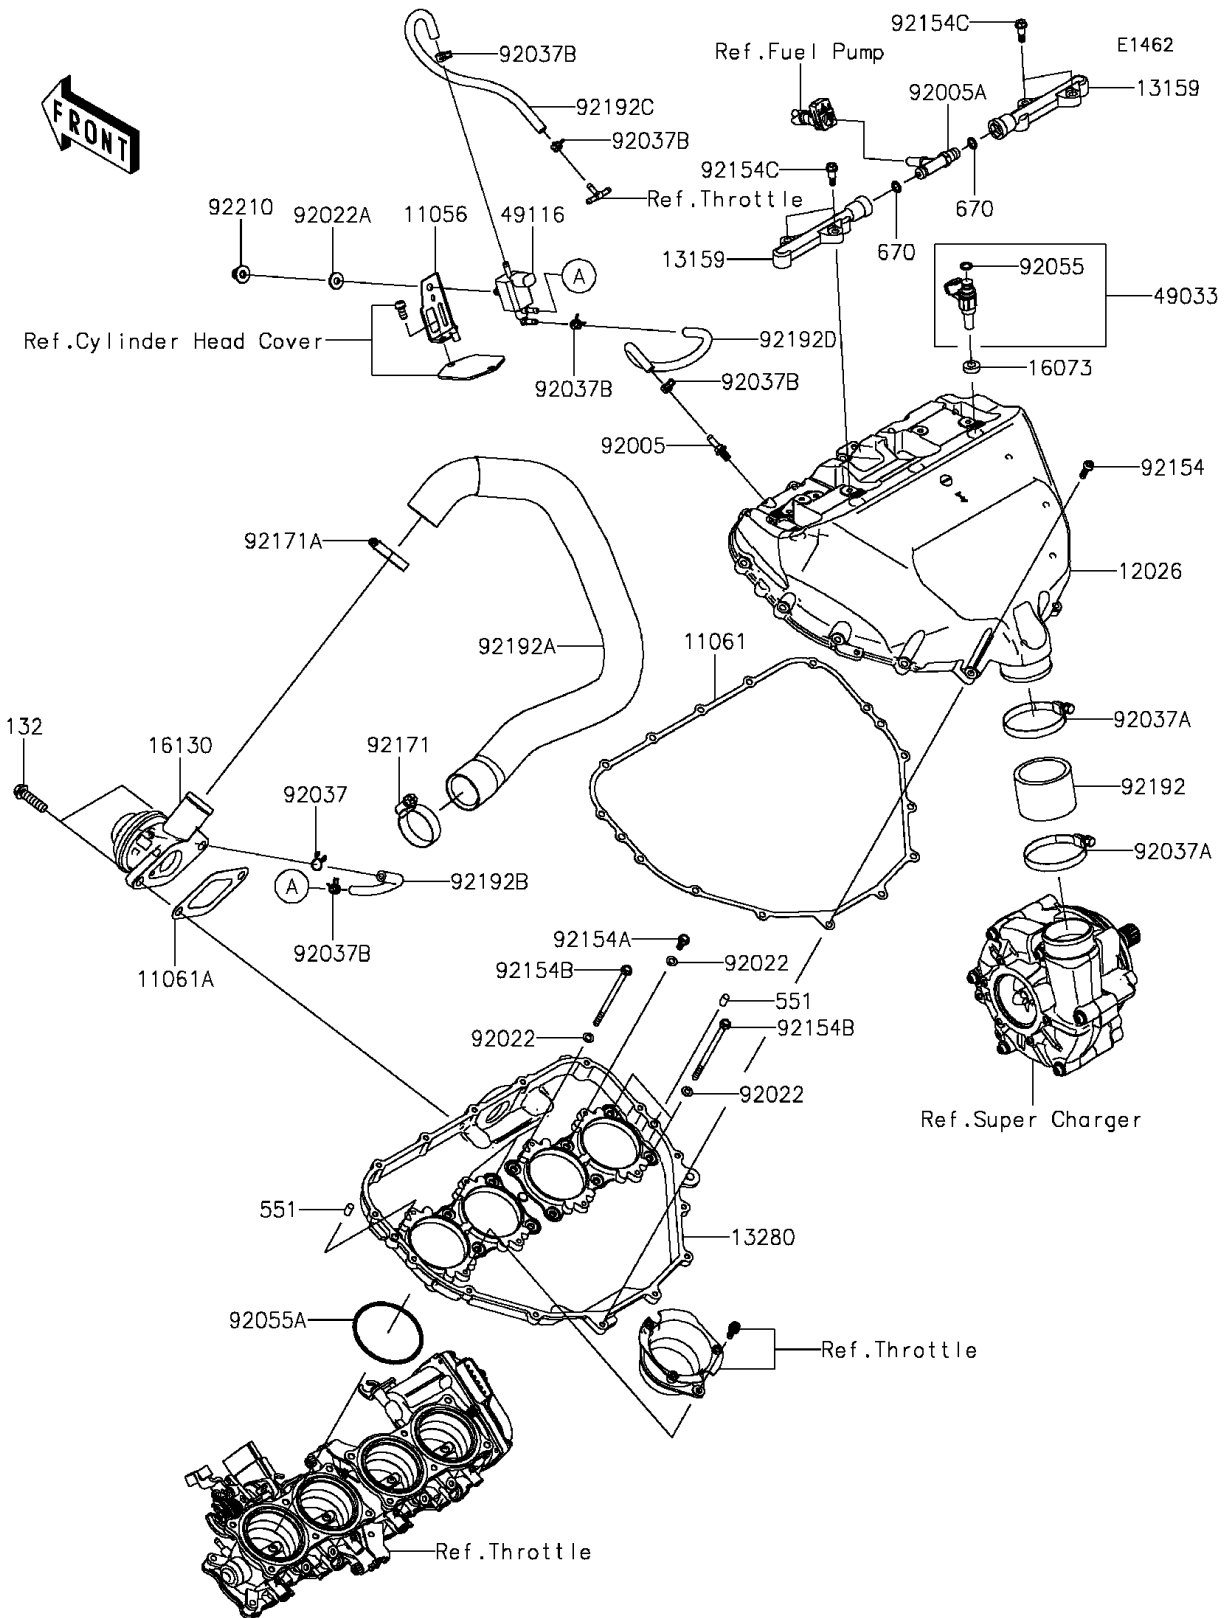

## 2015 Ninja H2™R PARTS DIAGRAM

Air Chamber

## 2015 Ninja H2™R PARTS LIST

Air Chamber

ITEM NAME	PART NUMBER	QUANTITY
BOLT-FLANGED-SMALL,8X30 (Ref # 132)	132BC0830	1
PIN-DOWEL,6X12 (Ref # 551)	551A0612	1
O RING,8MM (Ref # 670)	670E1508	1
BRACKET,SOLENOID VALVE (Ref # 11056)	11056-4452	1
GASKET,CHAMBER (Ref # 11061)	11061-0949	1
GASKET,BLOWOFF VALVE (Ref # 11061A)	11061-0950	1
CHAMBER,INTAKE (Ref # 12026)	12026-0012	1
CONNECTOR (Ref # 13159)	13159-0016	1
HOLDER,CHAMBER (Ref # 13280)	13280-0801	1
INSULATOR (Ref # 16073)	16073-0129	1
VALVE-ASSY-RELIEF,BLOWOFF (Ref # 16130)	16130-0004	1
NOZZLE-INJECTION (Ref # 49033)	49033-0035	1
VALVE-ASSY,SOLENOID (Ref # 49116)	49116-0041	1
FITTING (Ref # 92005)	92005-0056	1
FITTING (Ref # 92005A)	92005-0125	1
WASHER,5.5X10.5X0.8 (Ref # 92022)	92022-037	1
WASHER,6.5X16X2 (Ref # 92022A)	92022-1342	1
CLAMP,TUBE (Ref # 92037)	92037-147	1
CLAMP,RESERVE TANK (Ref # 92037A)	92037-1586	1
CLAMP,7.8MM (Ref # 92037B)	92037-2116	1
RING-O,INJECTION NOZZLE (Ref # 92055)	92055-0124	1
RING-O,65.8X3 (Ref # 92055A)	92055-0815	1
BOLT,SOCKET,5X18 (Ref # 92154)	92154-1450	1
BOLT,FLANGED,5X14 (Ref # 92154A)	92154-1680	1
BOLT,FLANGED,5X95 (Ref # 92154B)	92154-1681	1
BOLT (Ref # 92154C)	92154-1764	1
CLAMP (Ref # 92171)	92171-0058	1
CLAMP (Ref # 92171A)	92171-0179	1
TUBE,DIFFUSER (Ref # 92192)	92192-1415	1

## 2015 Ninja H2™R PARTS LIST

Air Chamber

ITEM NAME	PART NUMBER	QUANTITY
TUBE,BLOWOFF VALVE-AIR FILTER (Ref # 92192A)	92192-1416	1
TUBE,SOLENOID-BLOWOFF VALVE (Ref # 92192B)	92192-1417	1
TUBE,SOLENOID-THROTTLE BODY (Ref # 92192C)	92192-1418	1
TUBE,SOLENOID-CHAMBER (Ref # 92192D)	92192-1419	1
NUT,CAP,6MM (Ref # 92210)	92210-0170	1