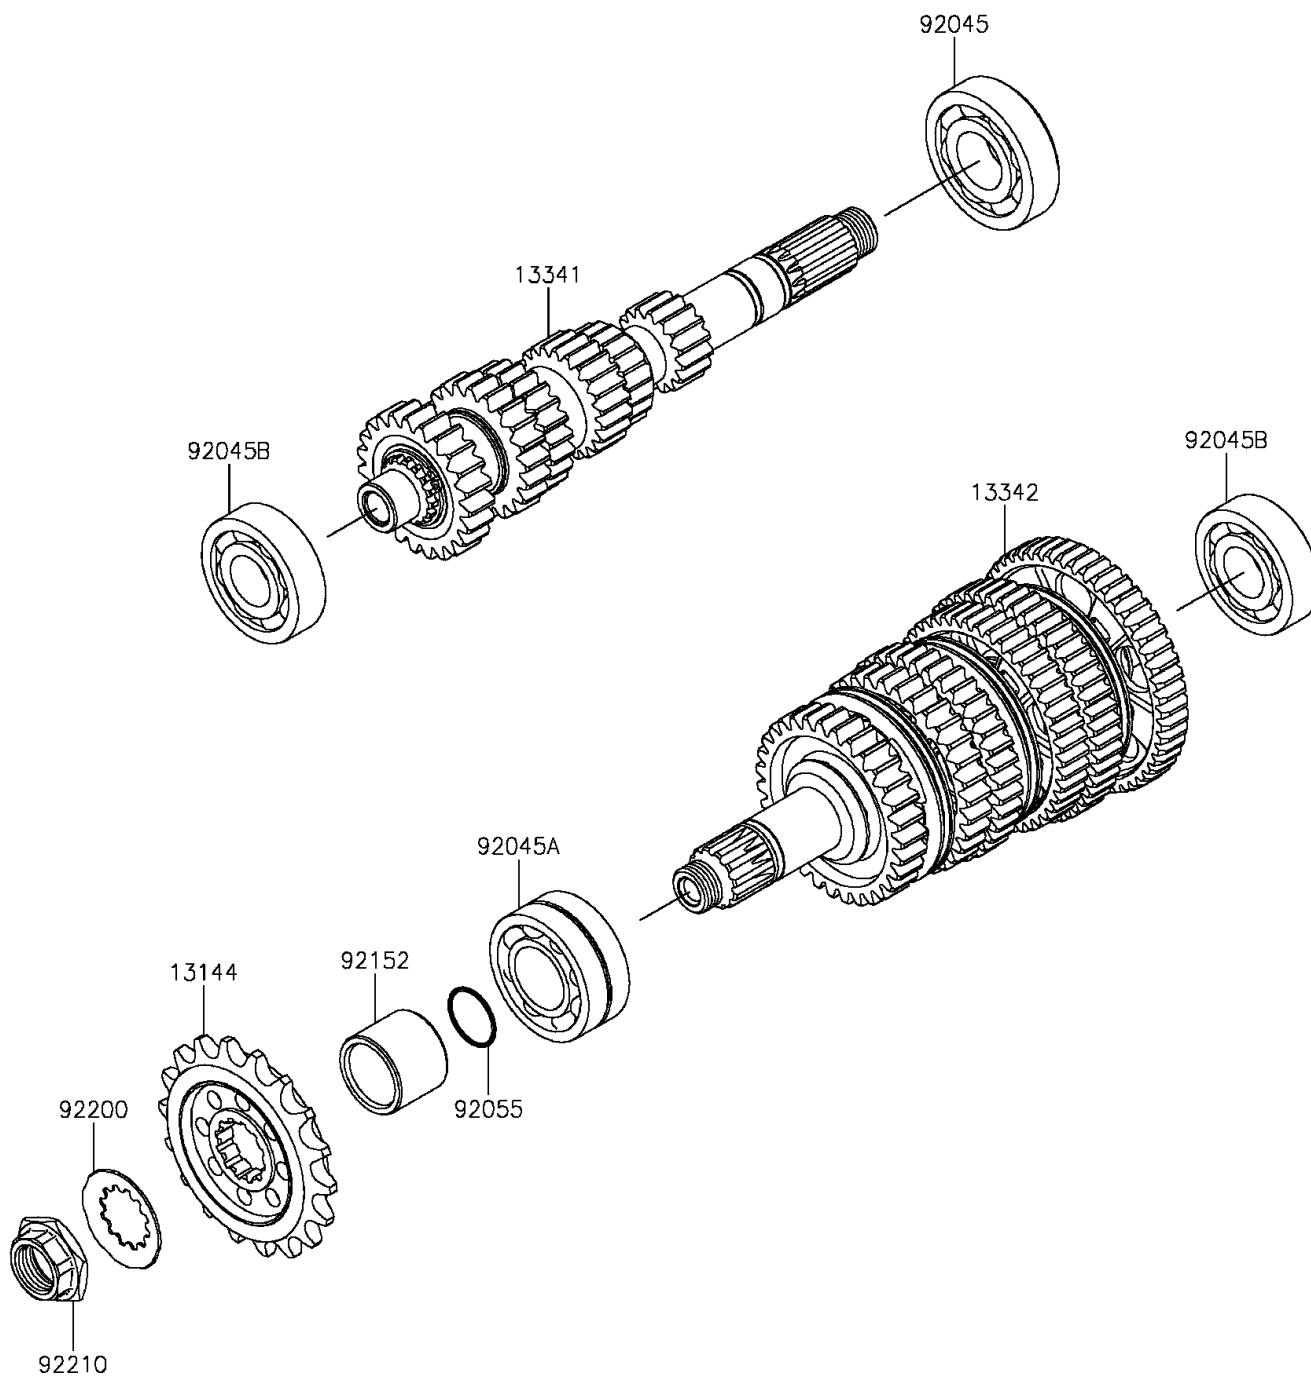

2015 Ninja H2™R PARTS DIAGRAM

Transmission

E1361

2015 Ninja H2™R PARTS LIST

Transmission

ITEM NAME	PART NUMBER	QUANTITY
SPROCKET-OUTPUT,18T (Ref # 13144)	13144-0575	1
TRANSMISSION-ASSY INPUT (Ref # 13341)	13341-0606	1
TRANSMISSION-ASSY OUTPUT (Ref # 13342)	13342-0610	1
BEARING-BALL,830045-5SH2 (Ref # 92045)	92045-0047	1
BEARING-BALL,DAC2857NSSH6CS9 (Ref # 92045A)	92045-0049	1
BEARING-BALL,63/22LU (Ref # 92045B)	92045-0156	1
RING-O,23.5X1.5 (Ref # 92055)	92055-0823	1
COLLAR,27.5X35X27.7 (Ref # 92152)	92152-1954	1
WASHER,23.9X45X1.0 (Ref # 92200)	92200-0260	1
NUT,20MM (Ref # 92210)	92210-0942	1