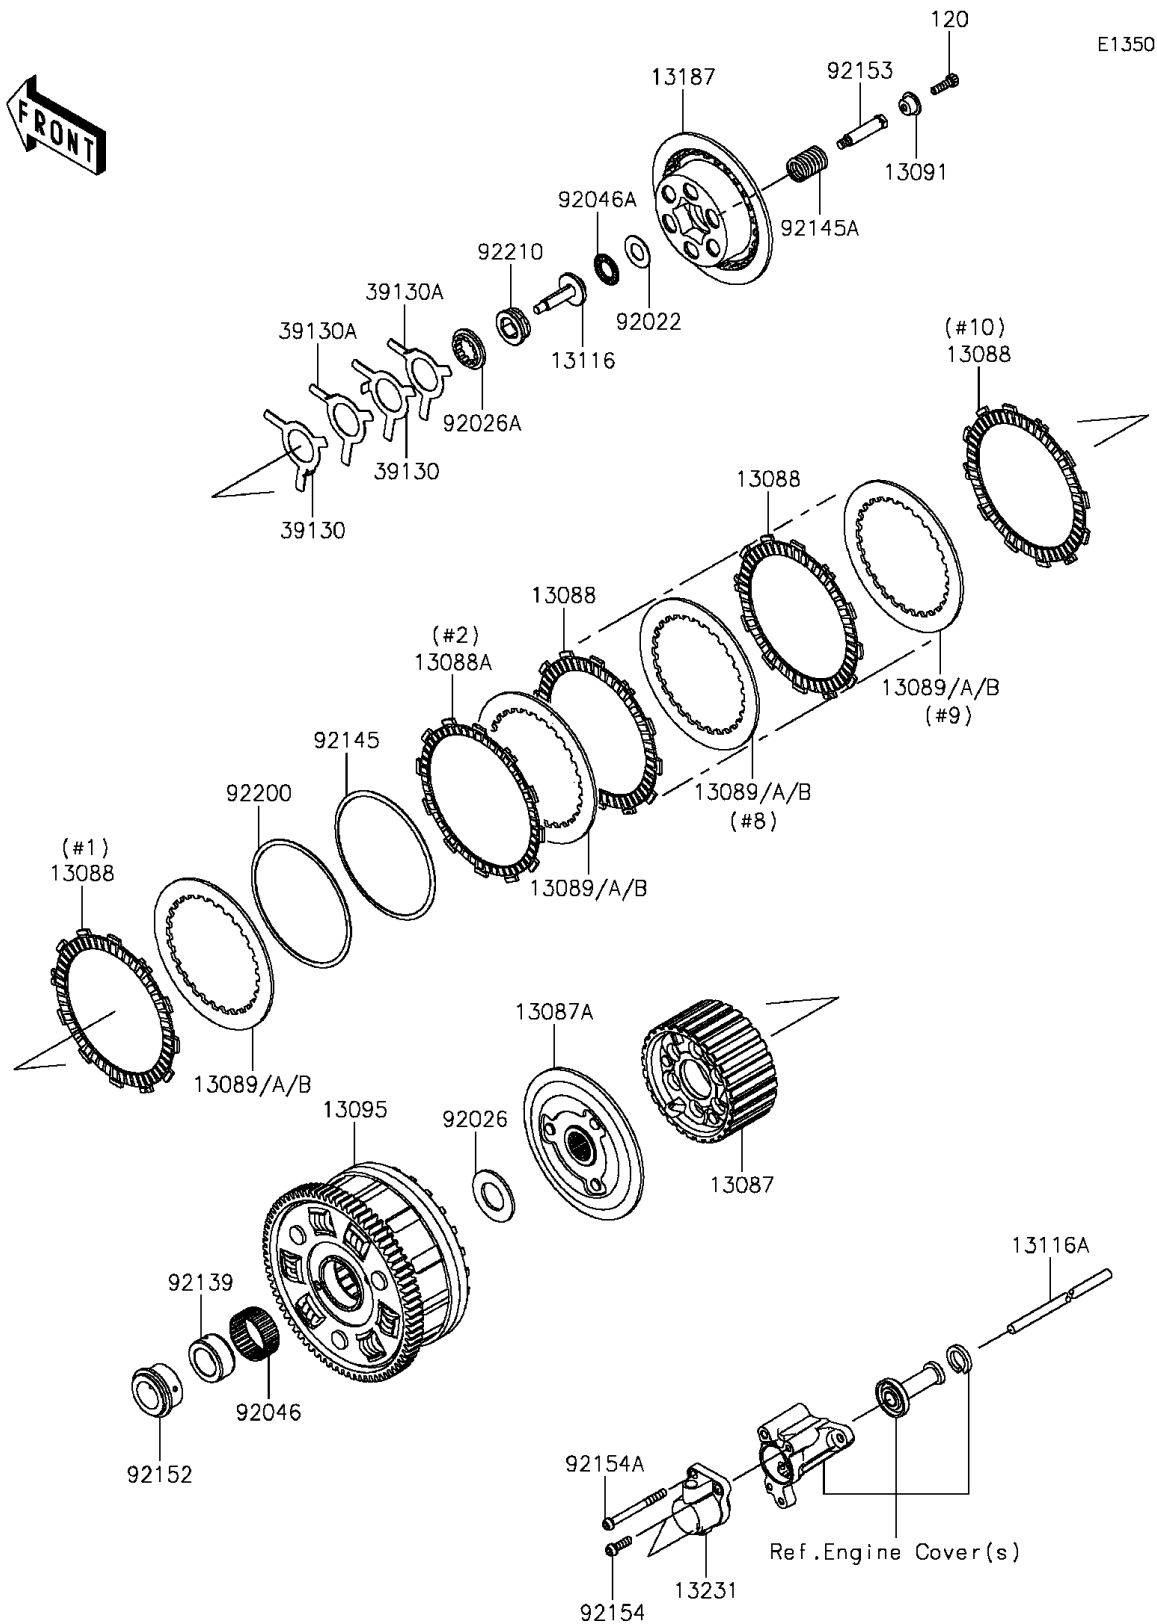

## 2015 Ninja H2™R PARTS DIAGRAM

Clutch

## 2015 Ninja H2™R PARTS LIST

### Clutch

ITEM NAME	PART NUMBER	QUANTITY
BOLT-SOCKET,6X20 (Ref # 120)	120Q0620	1
HUB-CLUTCH (Ref # 13087)	13087-0575	1
HUB-CLUTCH (Ref # 13087A)	13087-0576	1
PLATE-FRICTION (Ref # 13088)	13088-0566	1
PLATE-FRICTION (Ref # 13088A)	13088-0567	1
PLATE-CLUTCH,T=2.0 (Ref # 13089)	13089-0021	1
PLATE-CLUTCH,T=2.3 (Ref # 13089A)	13089-0027	1
PLATE-CLUTCH,T=2.6 (Ref # 13089B)	13089-0028	1
HOLDER,CLUTCH SPRING (Ref # 13091)	13091-1840	1
HOUSING-COMP-CLUTCH (Ref # 13095)	13095-0577	1
ROD-PUSH (Ref # 13116)	13116-0719	1
ROD-PUSH (Ref # 13116A)	13116-0720	1
PLATE-CLUTCH OPERATING (Ref # 13187)	13187-0025	1
RELEASE-ASSY-CLUTCH (Ref # 13231)	13231-0005	1
SPRING-LEAF (Ref # 39130)	39130-1078	1
SPRING-LEAF (Ref # 39130A)	39130-1079	1
WASHER,15.1X29X1.0 (Ref # 92022)	92022-1463	1
SPACER,25.5X47X2.5 (Ref # 92026)	92026-022	1
SPACER (Ref # 92026A)	92026-0792	1
BEARING-NEEDLE (Ref # 92046)	92046-0041	1
BEARING-NEEDLE,AXK1102 (Ref # 92046A)	92046-1052	1
BUSHING,25X38X17.3 (Ref # 92139)	92139-0304	1
SPRING (Ref # 92145)	92145-1250	1
SPRING (Ref # 92145A)	92145-1662	1
COLLAR (Ref # 92152)	92152-0866	1
BOLT (Ref # 92153)	92153-0797	1
BOLT,SOCKET,6X20 (Ref # 92154)	92154-1623	1
BOLT,SOCKET,6X65 (Ref # 92154A)	92154-1624	1
WASHER,T=1.0 (Ref # 92200)	92200-1579	1

## 2015 Ninja H2™R PARTS LIST

Clutch

ITEM NAME	PART NUMBER	QUANTITY
NUT (Ref # 92210)	92210-0397	1