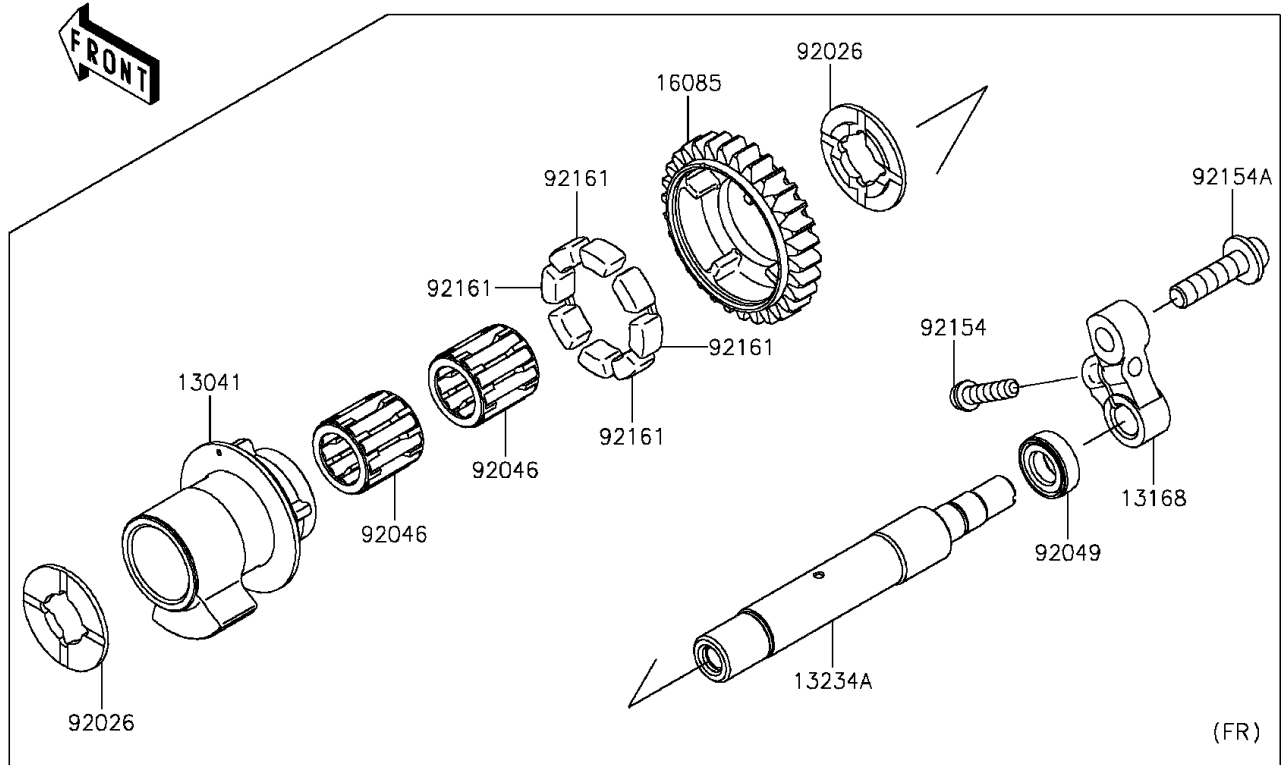

2015 Ninja H2™R PARTS DIAGRAM

Balancer

E1323

2015 Ninja H2™R PARTS LIST

Balancer

ITEM NAME	PART NUMBER	QUANTITY
BALANCER,FR (Ref # 13041)	13041-0043	1
BALANCER,RR (Ref # 13041A)	13041-0045	1
LEVER,BACKLASH ADJUSTMENT (Ref # 13168)	13168-0831	1
SHAFT-COMP (Ref # 13234)	13234-0050	1
SHAFT-COMP (Ref # 13234A)	13234-0595	1
GEAR,30T (Ref # 16085)	16085-0621	1
SPACER (Ref # 92026)	92026-0730	1
BEARING-NEEDLE (Ref # 92046)	92046-1266	1
SEAL-OIL (Ref # 92049)	92049-0720	1
BOLT,SOCKET,6X25 (Ref # 92154)	92154-1457	1
BOLT,SOCKET,8X30 (Ref # 92154A)	92154-1679	1
DAMPER (Ref # 92161)	92161-1055	1