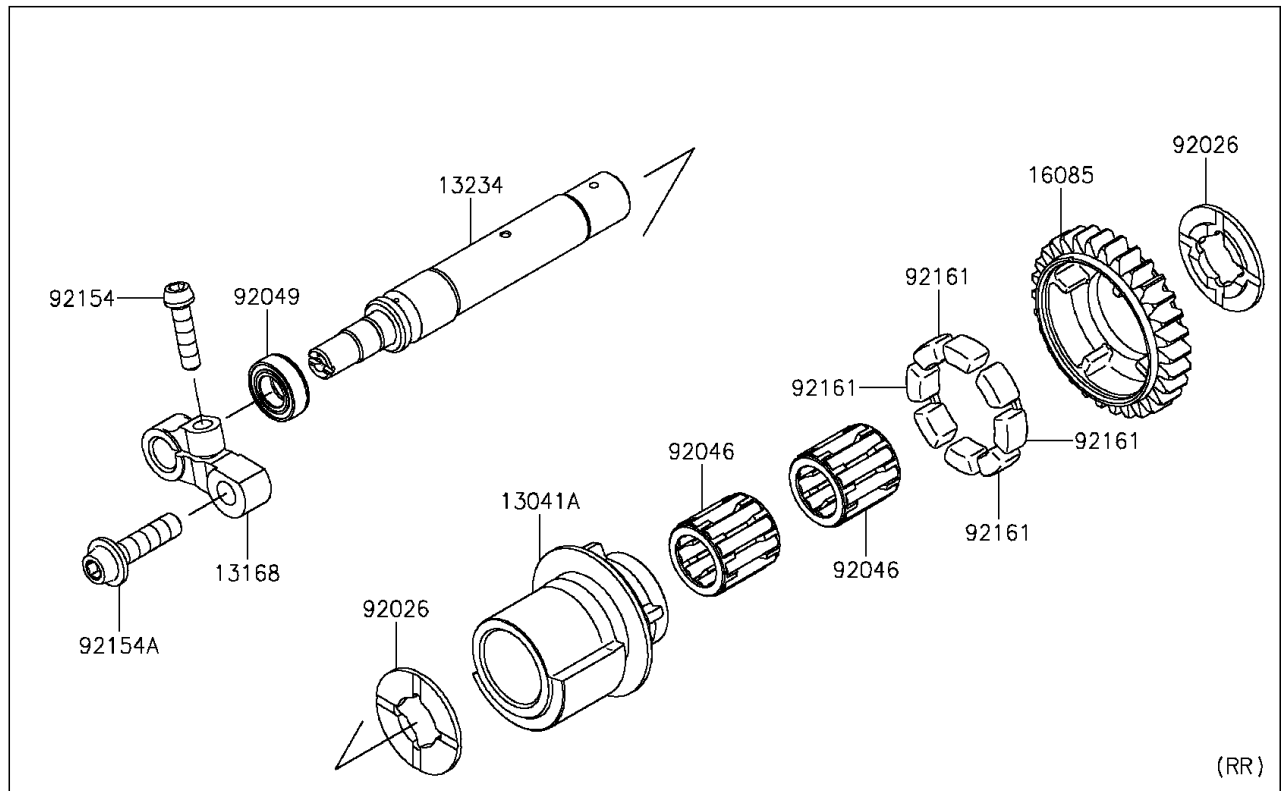

2015 Ninja H2™R PARTS DIAGRAM

Balancer

E1323

2015 Ninja H2™R PARTS LIST

Balancer

ITEM NAME	PART NUMBER	QUANTITY
BALANCER,FR (Ref # 13041)	13041-0043	1
BALANCER,RR (Ref # 13041A)	13041-0045	1
LEVER,BACKLASH ADJUSTMENT (Ref # 13168)	13168-0831	1
SHAFT-COMP (Ref # 13234)	13234-0050	1
SHAFT-COMP (Ref # 13234A)	13234-0595	1
GEAR,30T (Ref # 16085)	16085-0621	1
SPACER (Ref # 92026)	92026-0730	1
BEARING-NEEDLE (Ref # 92046)	92046-1266	1
SEAL-OIL (Ref # 92049)	92049-0720	1
BOLT,SOCKET,6X25 (Ref # 92154)	92154-1457	1
BOLT,SOCKET,8X30 (Ref # 92154A)	92154-1679	1
DAMPER (Ref # 92161)	92161-1055	1