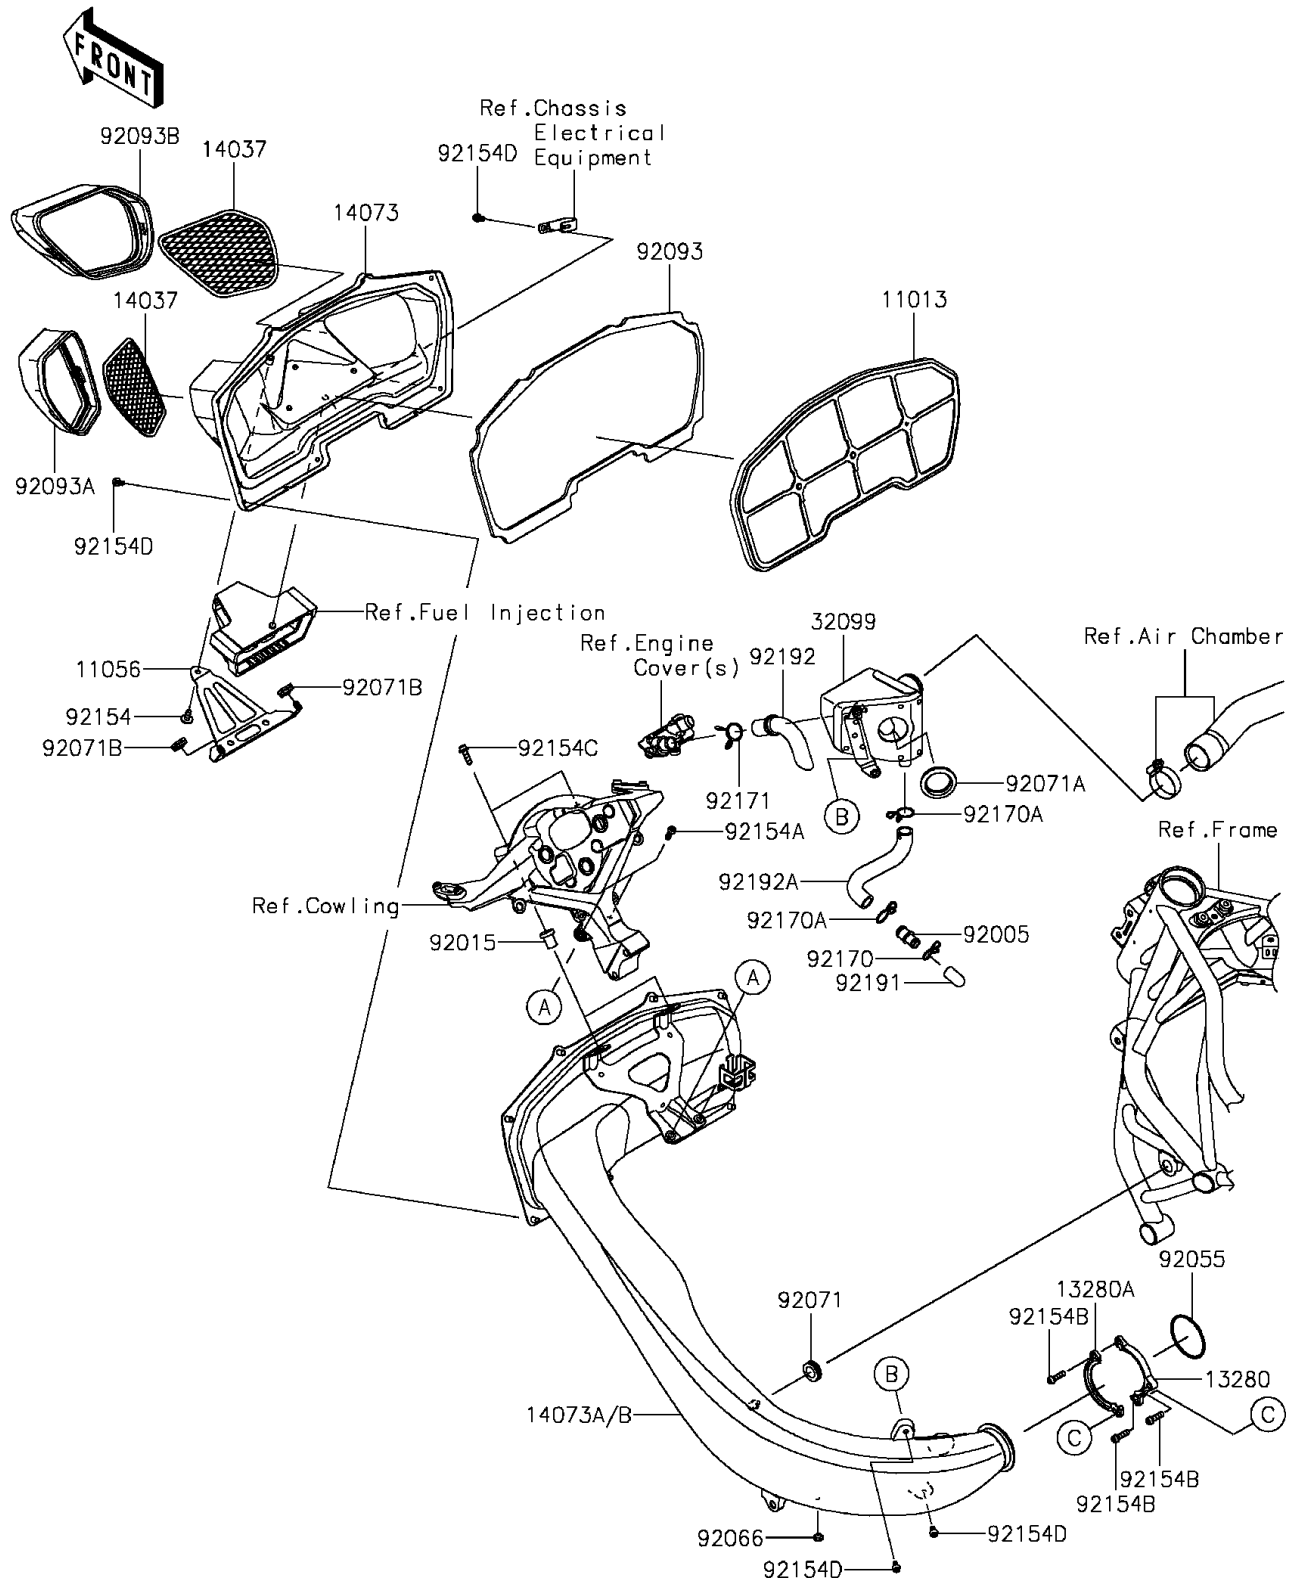

2015 Ninja H2™R PARTS DIAGRAM

Air Cleaner

E1130

2015 Ninja H2™R PARTS LIST

Air Cleaner

ITEM NAME	PART NUMBER	QUANTITY
ELEMENT-AIR FILTER (Ref # 11013)	11013-0759	1
BRACKET (Ref # 11056)	11056-7050	1
HOLDER (Ref # 13280)	13280-0825	1
HOLDER (Ref # 13280A)	13280-0834	1
SCREEN (Ref # 14037)	14037-0772	1
DUCT, RAM AIR, FR, CFRP (Ref # 14073)	14073-0807	1
DUCT, RAM AIR, R. CARBON (Ref # 14073A)	14073-0808-53F	1
CASE, REZONATOR, CFRP (Ref # 32099)	32099-0764	1
FITTING (Ref # 92005)	92005-0776	1
NUT, RUBBER, 6MM (Ref # 92015)	92015-1692	1
RING-O (Ref # 92055)	92055-0852	1
PLUG (Ref # 92066)	92066-0824	1
GROMMET (Ref # 92071)	92071-056	1
GROMMET (Ref # 92071A)	92071-0743	1
GROMMET (Ref # 92071B)	92071-0751	1
SEAL (Ref # 92093)	92093-0621	1
SEAL, COWLING, LH (Ref # 92093A)	92093-0623	1
SEAL, COWLING, RH (Ref # 92093B)	92093-0624	1
BOLT, SOCKET, 6X14 (Ref # 92154)	92154-0907	1
BOLT, SOCKET, 6X18 (Ref # 92154A)	92154-1455	1
BOLT, SOCKET, 6X22 (Ref # 92154B)	92154-1456	1
BOLT, SOCKET, 6X20 (Ref # 92154C)	92154-1499	1
BOLT, SOCKET, 6X12 (Ref # 92154D)	92154-1538	1
CLAMP (Ref # 92170)	92170-1695	1
CLAMP (Ref # 92170A)	92170-1997	1
CLAMP (Ref # 92171)	92171-0391	1
TUBE (Ref # 92191)	92191-1704	1
TUBE, BREATHER (Ref # 92192)	92192-1395	1
TUBE, DRAIN (Ref # 92192A)	92192-1426	1