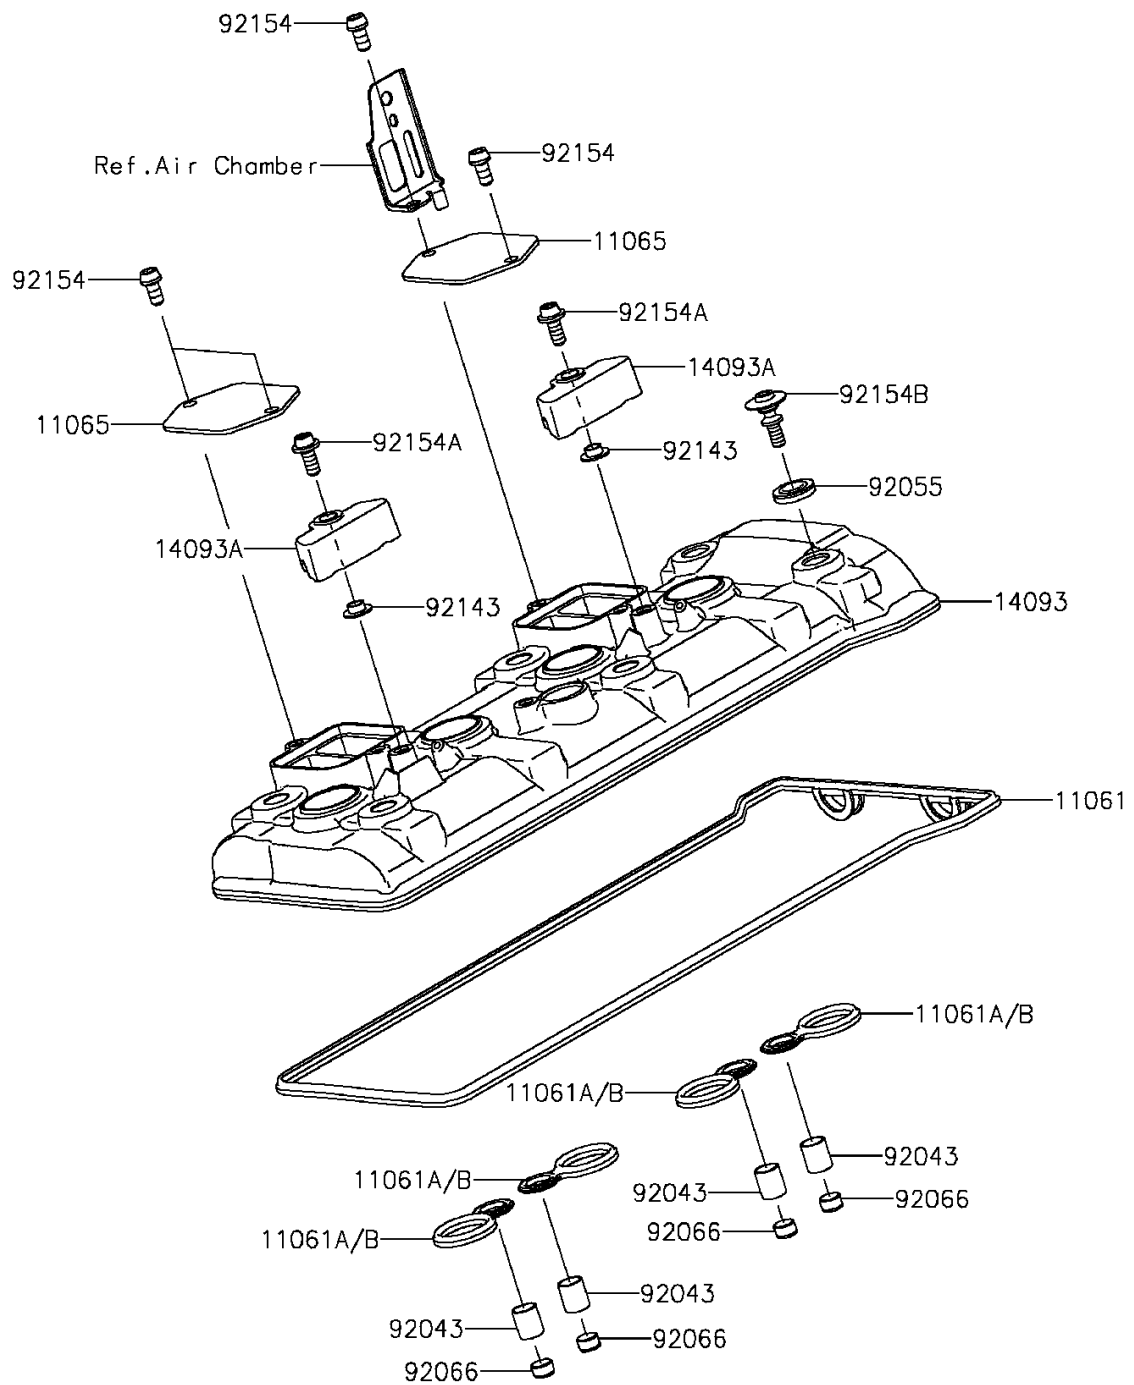

## 2015 Ninja H2™R PARTS DIAGRAM

Cylinder Head Cover

E1112

## 2015 Ninja H2™R PARTS LIST

Cylinder Head Cover

ITEM NAME	PART NUMBER	QUANTITY
GASKET,HEAD COVER (Ref # 11061)	11061-0979	1
GASKET,PLUG HOLE (Ref # 11061A)	11061-0994	1
CAP (Ref # 11065)	11065-0892	1
COVER,HEAD (Ref # 14093)	14093-0092	1
COVER (Ref # 14093A)	14093-0291	1
PIN,10.1X12X14 (Ref # 92043)	92043-4009	1
RING-O (Ref # 92055)	92055-0820	1
PLUG (Ref # 92066)	92066-0823	1
COLLAR (Ref # 92143)	92143-1331	1
BOLT,SOCKET,6X12 (Ref # 92154)	92154-1453	1
BOLT,SOCKET,6X14 (Ref # 92154A)	92154-1460	1
BOLT (Ref # 92154B)	92154-1468	1