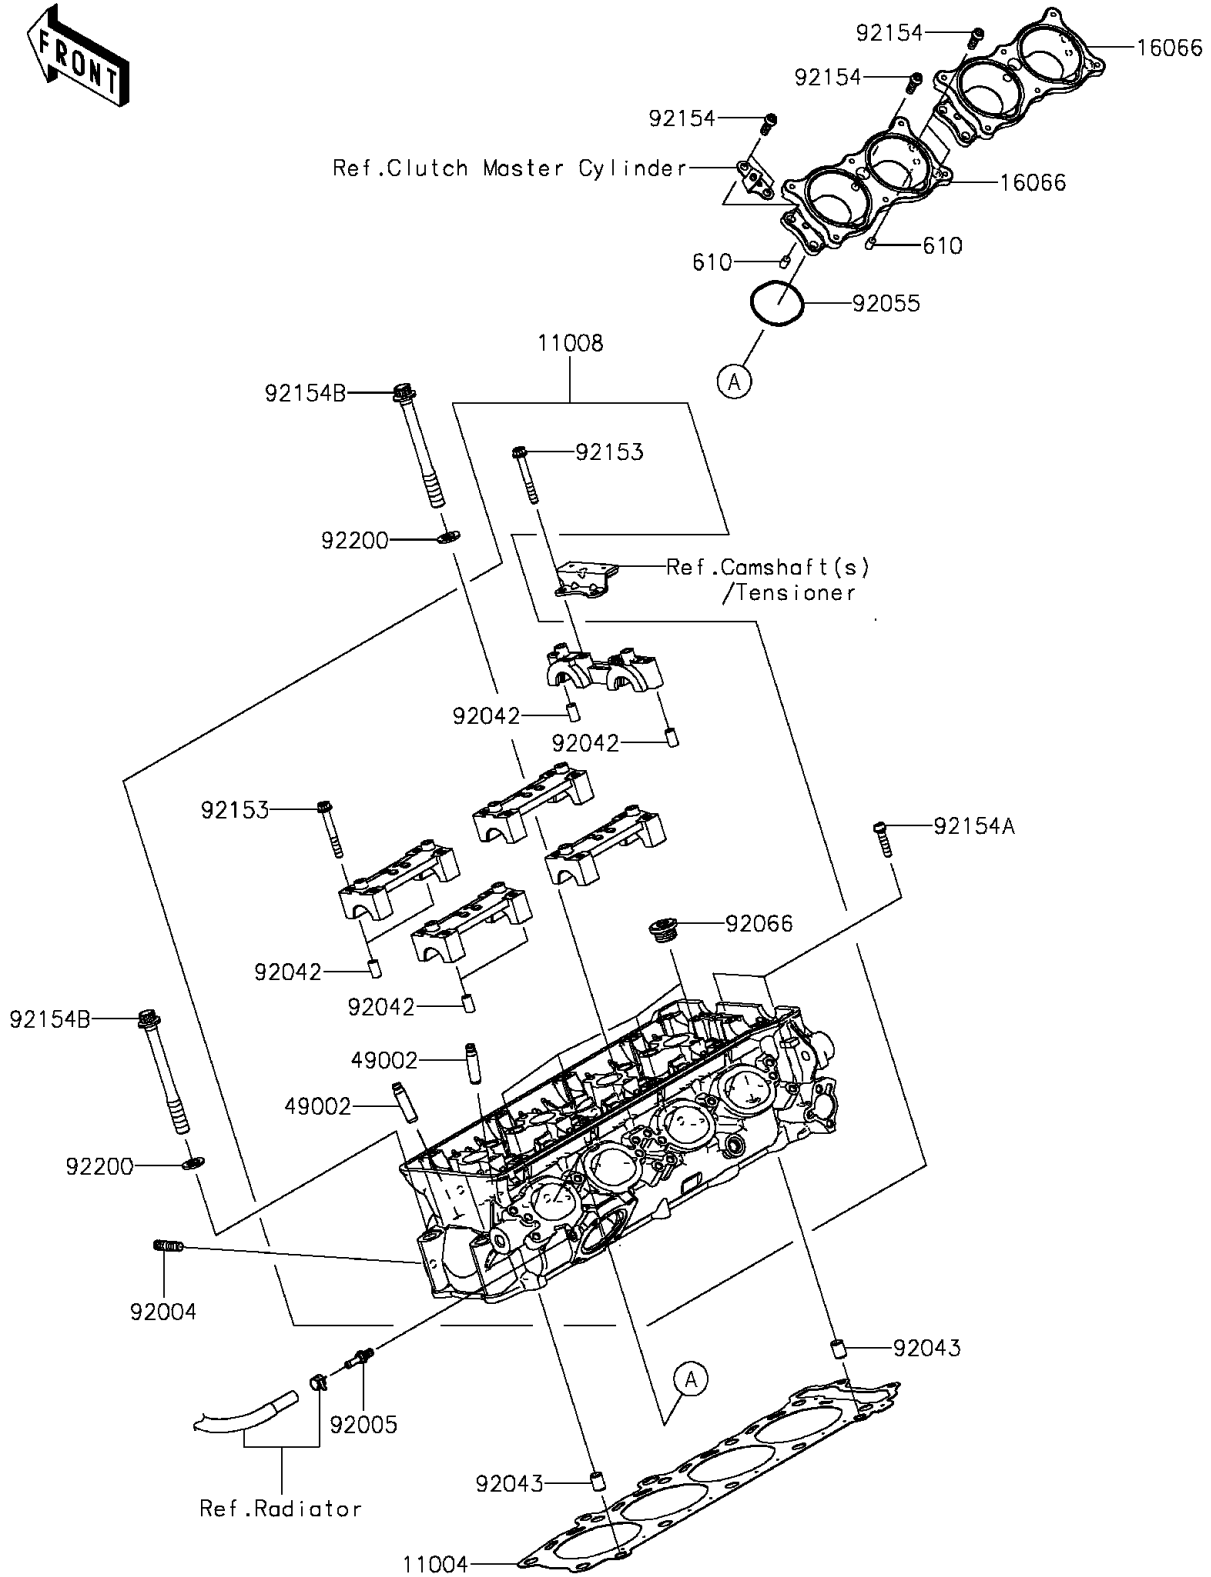

## 2015 Ninja H2™R PARTS DIAGRAM

Cylinder Head

E1111

## 2015 Ninja H2™R PARTS LIST

Cylinder Head

ITEM NAME	PART NUMBER	QUANTITY
ROLLER,6X10 (Ref # 610)	610A0610	1
GASKET-HEAD (Ref # 11004)	11004-0754	1
HEAD-COMP-CYLINDER (Ref # 11008)	11008-0849	1
HOLDER-THROTTLE BODY (Ref # 16066)	16066-0003	1
GUIDE-VALVE (Ref # 49002)	49002-0009	1
STUD,8X18 (Ref # 92004)	92004-0049	1
FITTING (Ref # 92005)	92005-0056	1
PIN,DOWEL,6.3X8X14 (Ref # 92042)	92042-007	1
PIN,8.2X10X14 (Ref # 92043)	92043-1264	1
RING-O,43.7X1.9 (Ref # 92055)	92055-1401	1
PLUG,18X10 (Ref # 92066)	92066-0016	1
BOLT,SOCKET,6X45 (Ref # 92153)	92153-0656	1
BOLT,SOCKET,6X18 (Ref # 92154)	92154-1455	1
BOLT,SOCKET,6X25 (Ref # 92154A)	92154-1457	1
BOLT,11X103 (Ref # 92154B)	92154-1819	1
WASHER,11.2X18.2X1.8 (Ref # 92200)	92200-0940	1