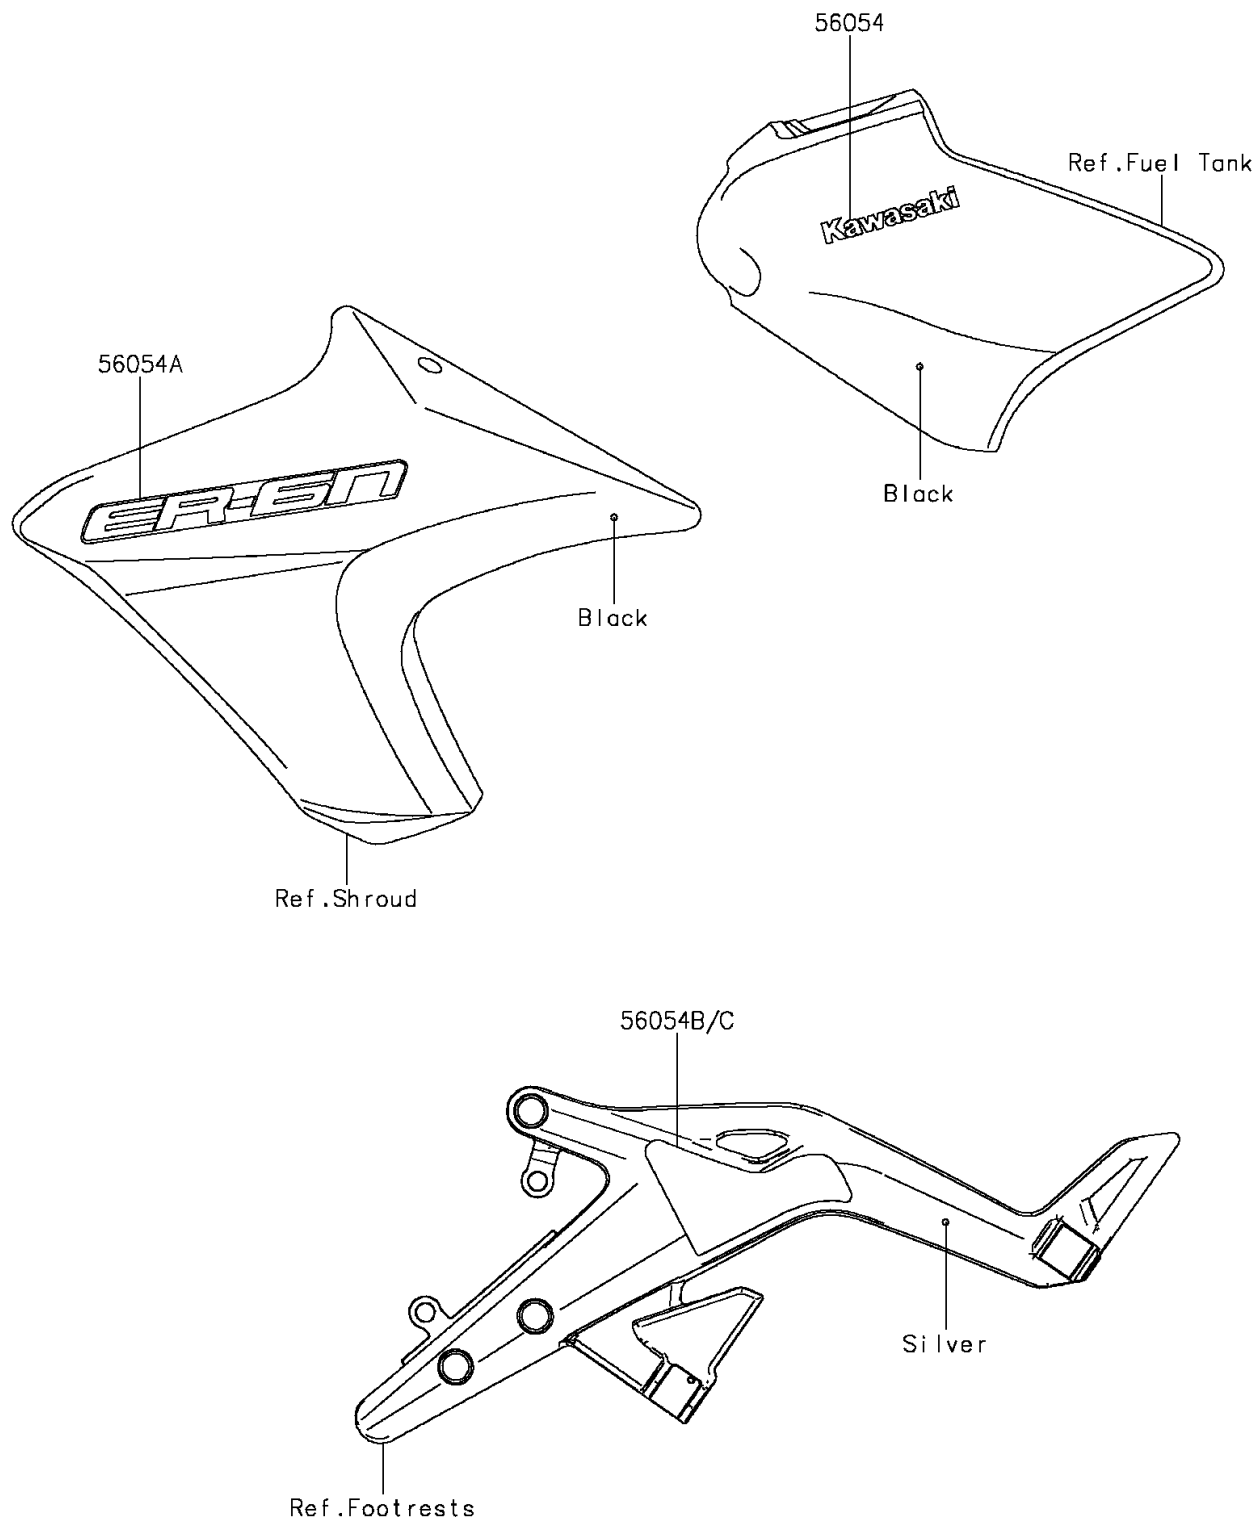

## 2012 ER-6n PARTS DIAGRAM

Decals(Black)(ECF)

F2861

## 2012 ER-6n PARTS LIST

Decals(Black)(ECF)

ITEM NAME	PART NUMBER	QUANTITY
MARK,TANK COVER,KAWASAKI (Ref # 56054)	56054-0886	1
MARK,SHROUD,ER-6N (Ref # 56054A)	56054-0887	1
MARK,STEP STAY,LH (Ref # 56054B)	56054-0920	1
MARK,STEP STAY,RH (Ref # 56054C)	56054-0921	1