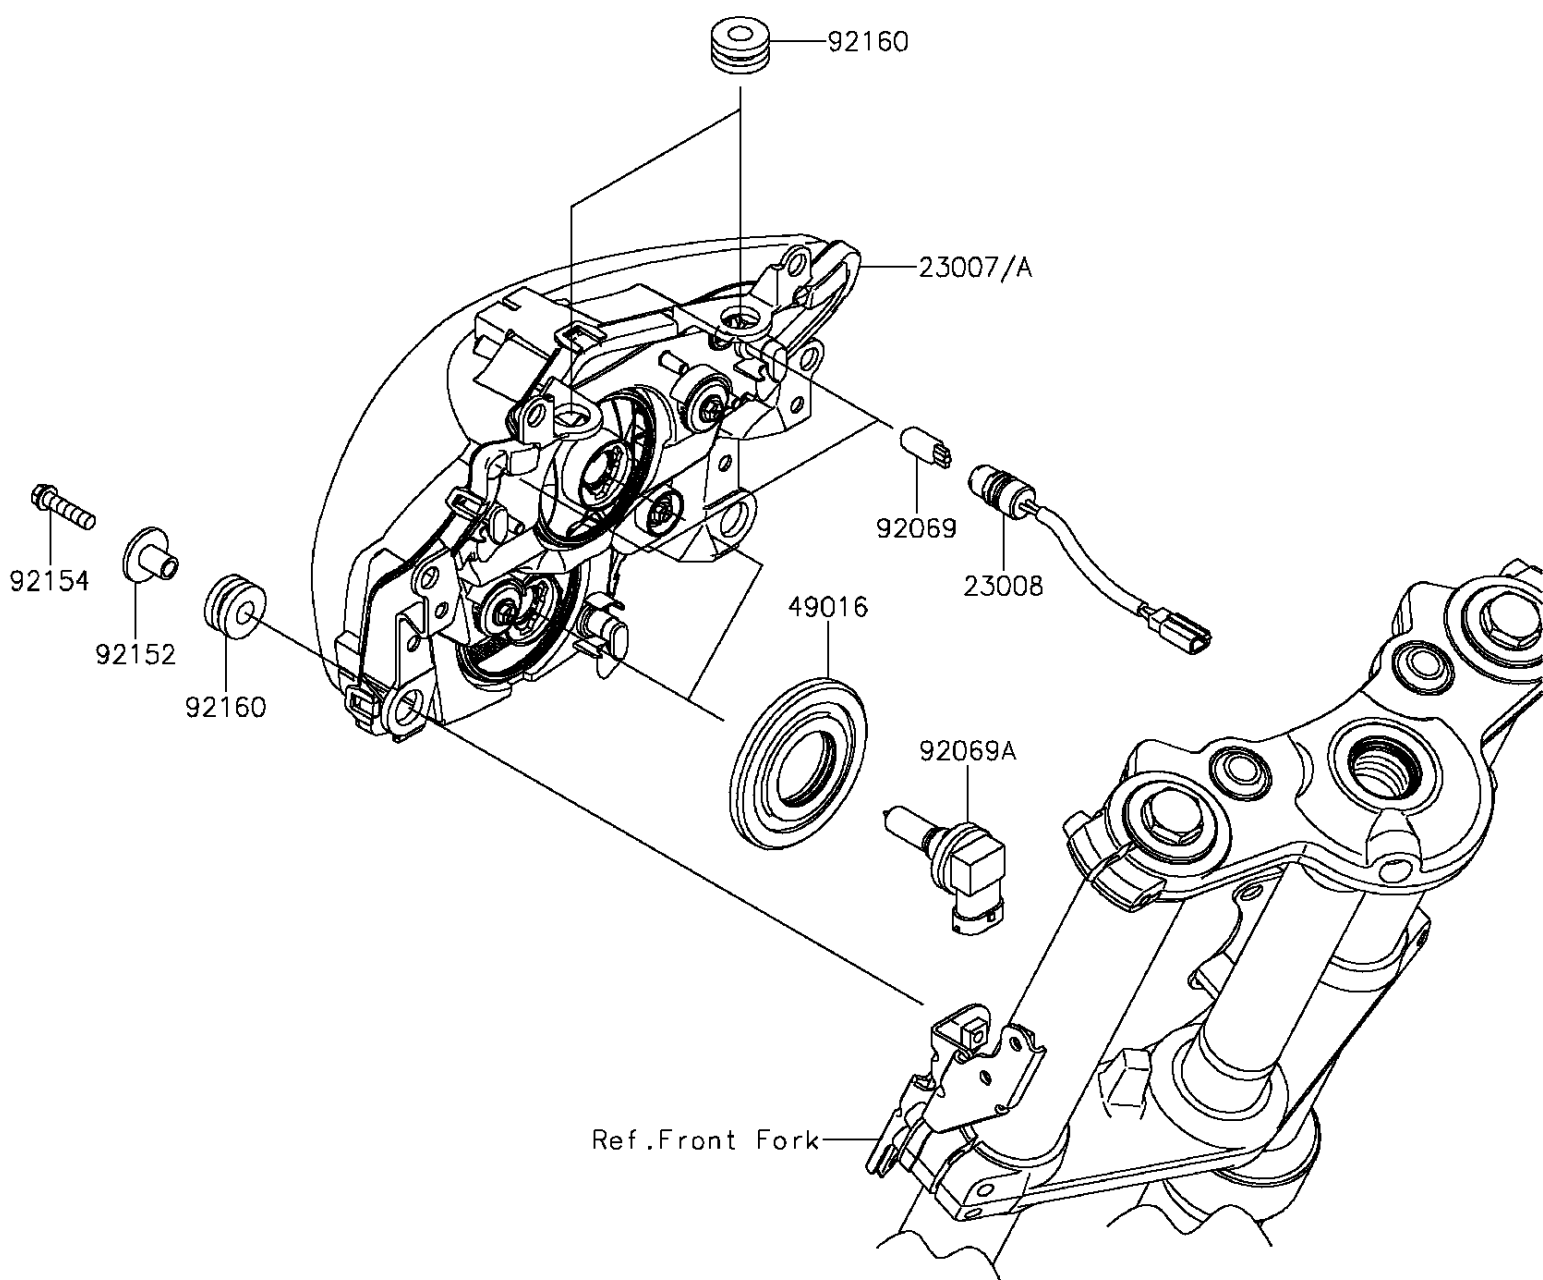

2012 ER-6n PARTS DIAGRAM

Headlight(s)

F2710

2012 ER-6n PARTS LIST

Headlight(s)

| ITEM NAME | PART NUMBER | QUANTITY |
|---|-------------|----------|
| LENS-COMP,HEAD LAMP (Ref # 23007) | 23007-0165 | 1 |
| SOCKET-ASSY,POSITION LAMP (Ref # 23008) | 23008-0152 | 1 |
| COVER-SEAL,HEAD LAMP (Ref # 49016) | 49016-0058 | 1 |
| BULB,12V5W (Ref # 92069) | 92069-0043 | 1 |
| BULB,12V 55W,H11 (Ref # 92069A) | 92069-0056 | 1 |
| COLLAR,6.8X10X15.3 (Ref # 92152) | 92152-1574 | 1 |
| BOLT,FLANGED,6X25 (Ref # 92154) | 92154-1212 | 1 |
| DAMPER (Ref # 92160) | 92160-1162 | 1 |