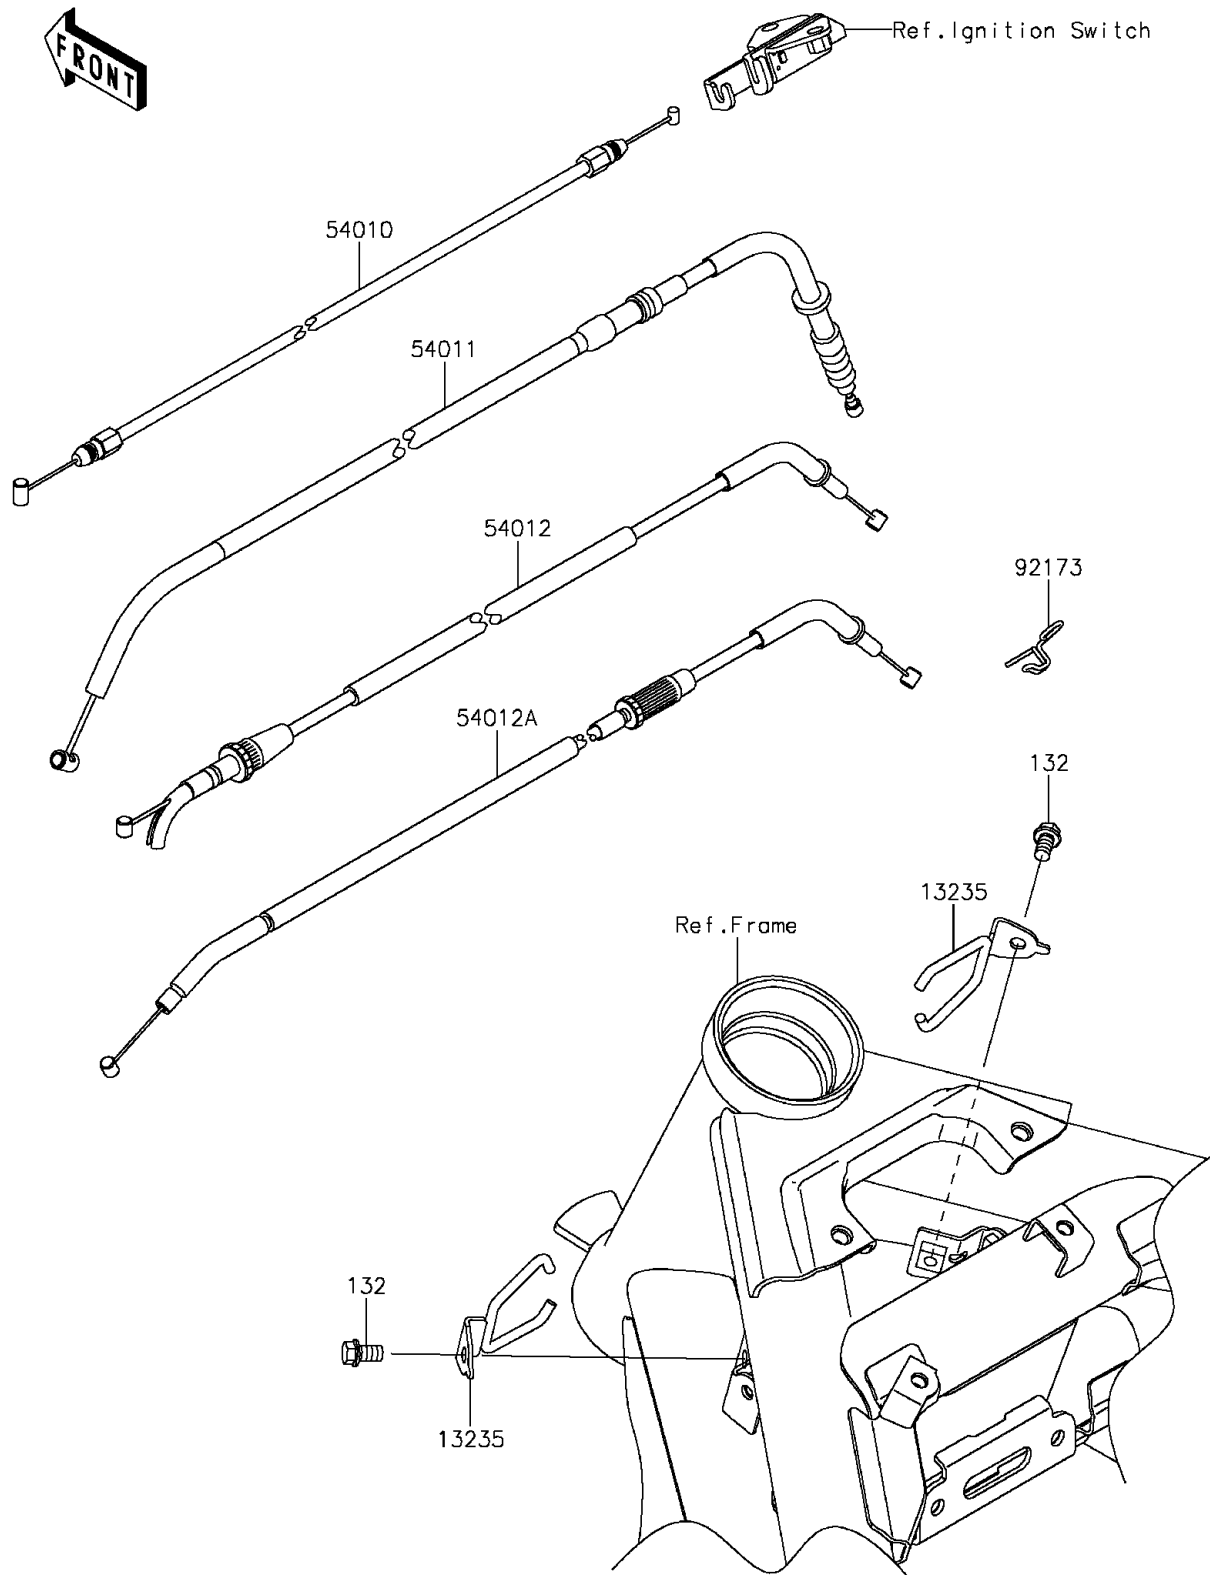

2012 ER-6n PARTS DIAGRAM

Cables

F2540

2012 ER-6n PARTS LIST

Cables

ITEM NAME	PART NUMBER	QUANTITY
BOLT-FLANGED-SMALL,6X10 (Ref # 132)	132BA0610	1
GUIDE-COMP,CABLE (Ref # 13235)	13235-0552	1
CABLE,SEAT LOCK (Ref # 54010)	54010-0569	1
CABLE-CLUTCH (Ref # 54011)	54011-0570	1
CABLE-THROTTLE,OPENING (Ref # 54012)	54012-0240	1
CABLE-THROTTLE,CLOSING (Ref # 54012A)	54012-0241	1
CLAMP,THROTTLE CABLE (Ref # 92173)	92173-0727	1