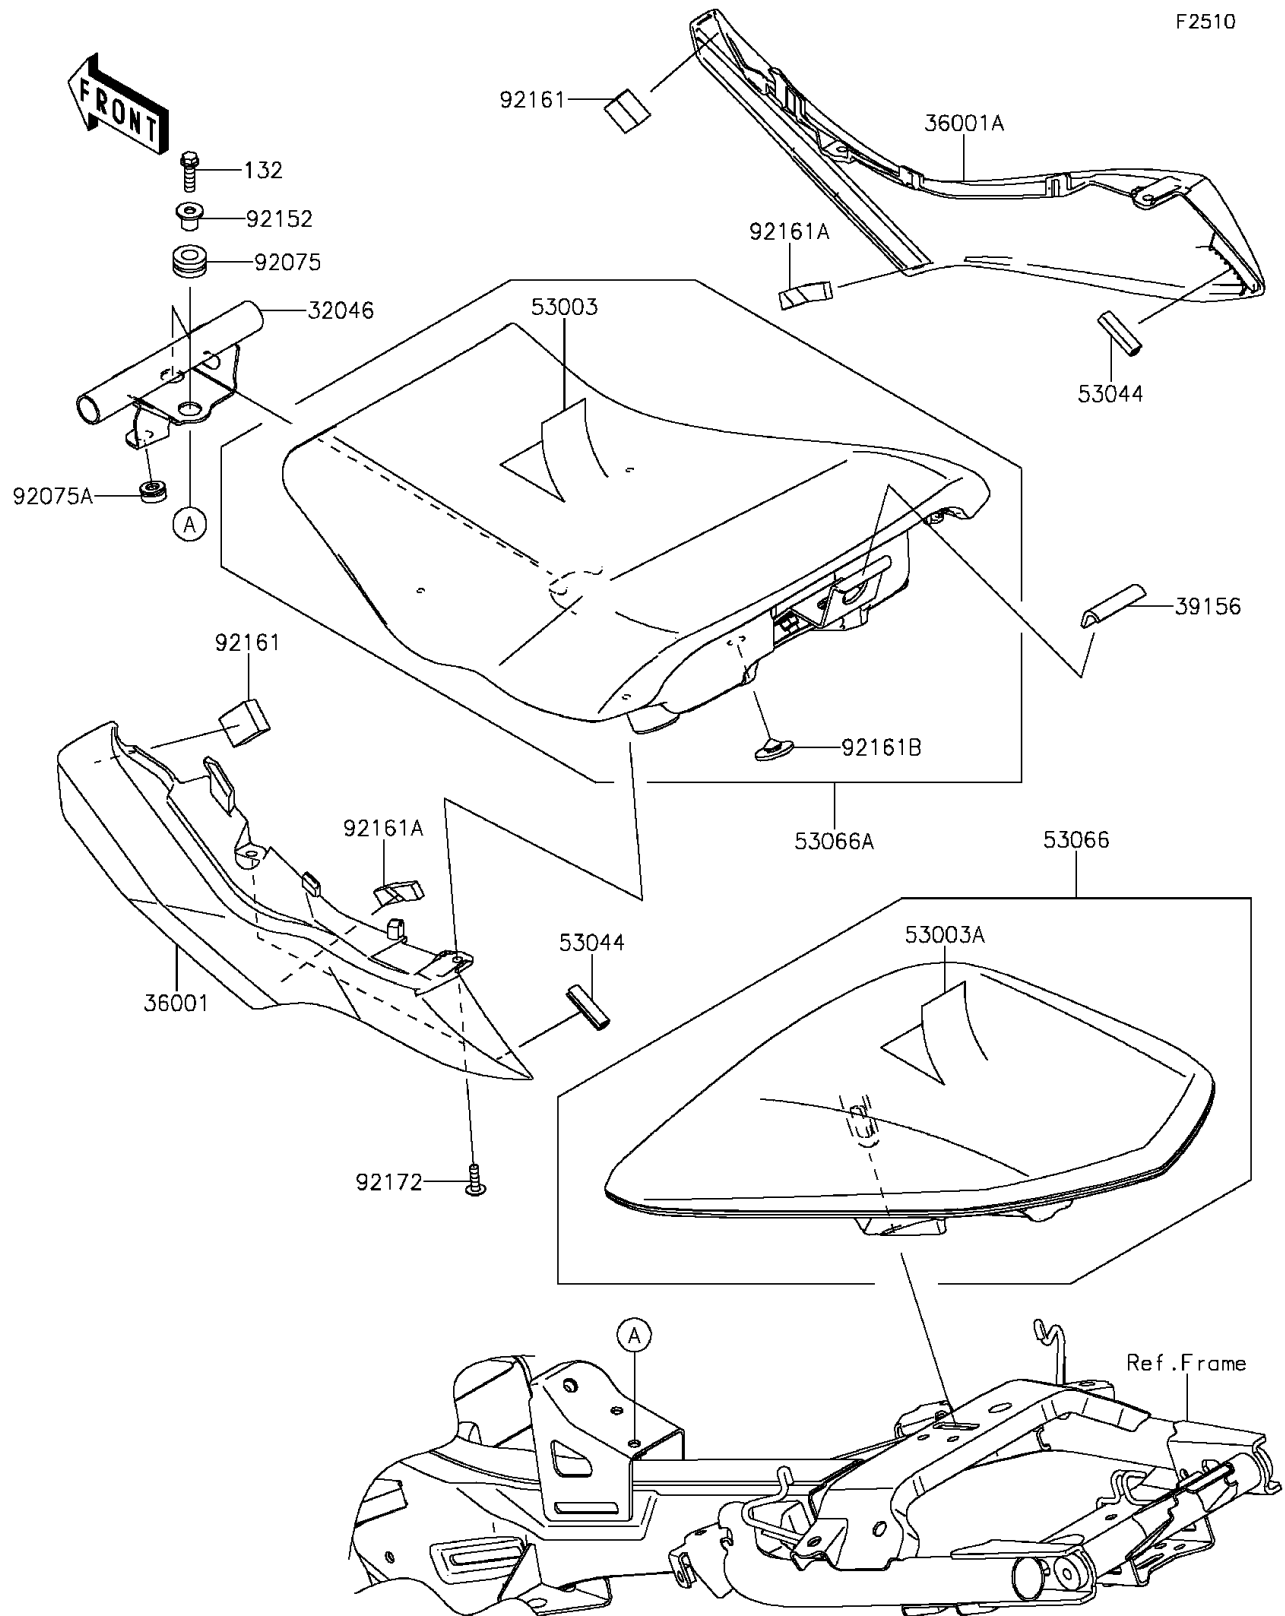

2012 ER-6n PARTS DIAGRAM

Seat

2012 ER-6n PARTS LIST

Seat

ITEM NAME	PART NUMBER	QUANTITY
BOLT-FLANGED-SMALL,6X20 (Ref # 132)	132BA0620	1
BRACKET-SEAT (Ref # 32046)	32046-0304	1
COVER-SIDE,LH (Ref # 36001)	36001-0564	1
COVER-SIDE,RH (Ref # 36001A)	36001-0565	1
PAD,20X40X3 (Ref # 39156)	39156-0831	1
LEATHER,FR SEAT,BLACK (Ref # 53003)	53003-0307-MA	1
LEATHER,RR SEAT,BLACK (Ref # 53003A)	53003-0308-MA	1
TRIM,L=30 (Ref # 53044)	53044-0001	1
SEAT-ASSY,RR,BLACK (Ref # 53066)	53066-0361-MA	1
SEAT-ASSY,FR,BLACK (Ref # 53066A)	53066-0365-MA	1
DAMPER (Ref # 92075)	92075-1880	1
DAMPER (Ref # 92075A)	92075-1986	1
COLLAR,6.8X10X11.6 (Ref # 92152)	92152-0977	1
DAMPER (Ref # 92161)	92161-0718	1
DAMPER,TANK COVER (Ref # 92161A)	92161-0804	1
DAMPER,RUBBER (Ref # 92161B)	92161-1200	1
SCREW,TAPPING,5X16 (Ref # 92172)	92172-0742	1