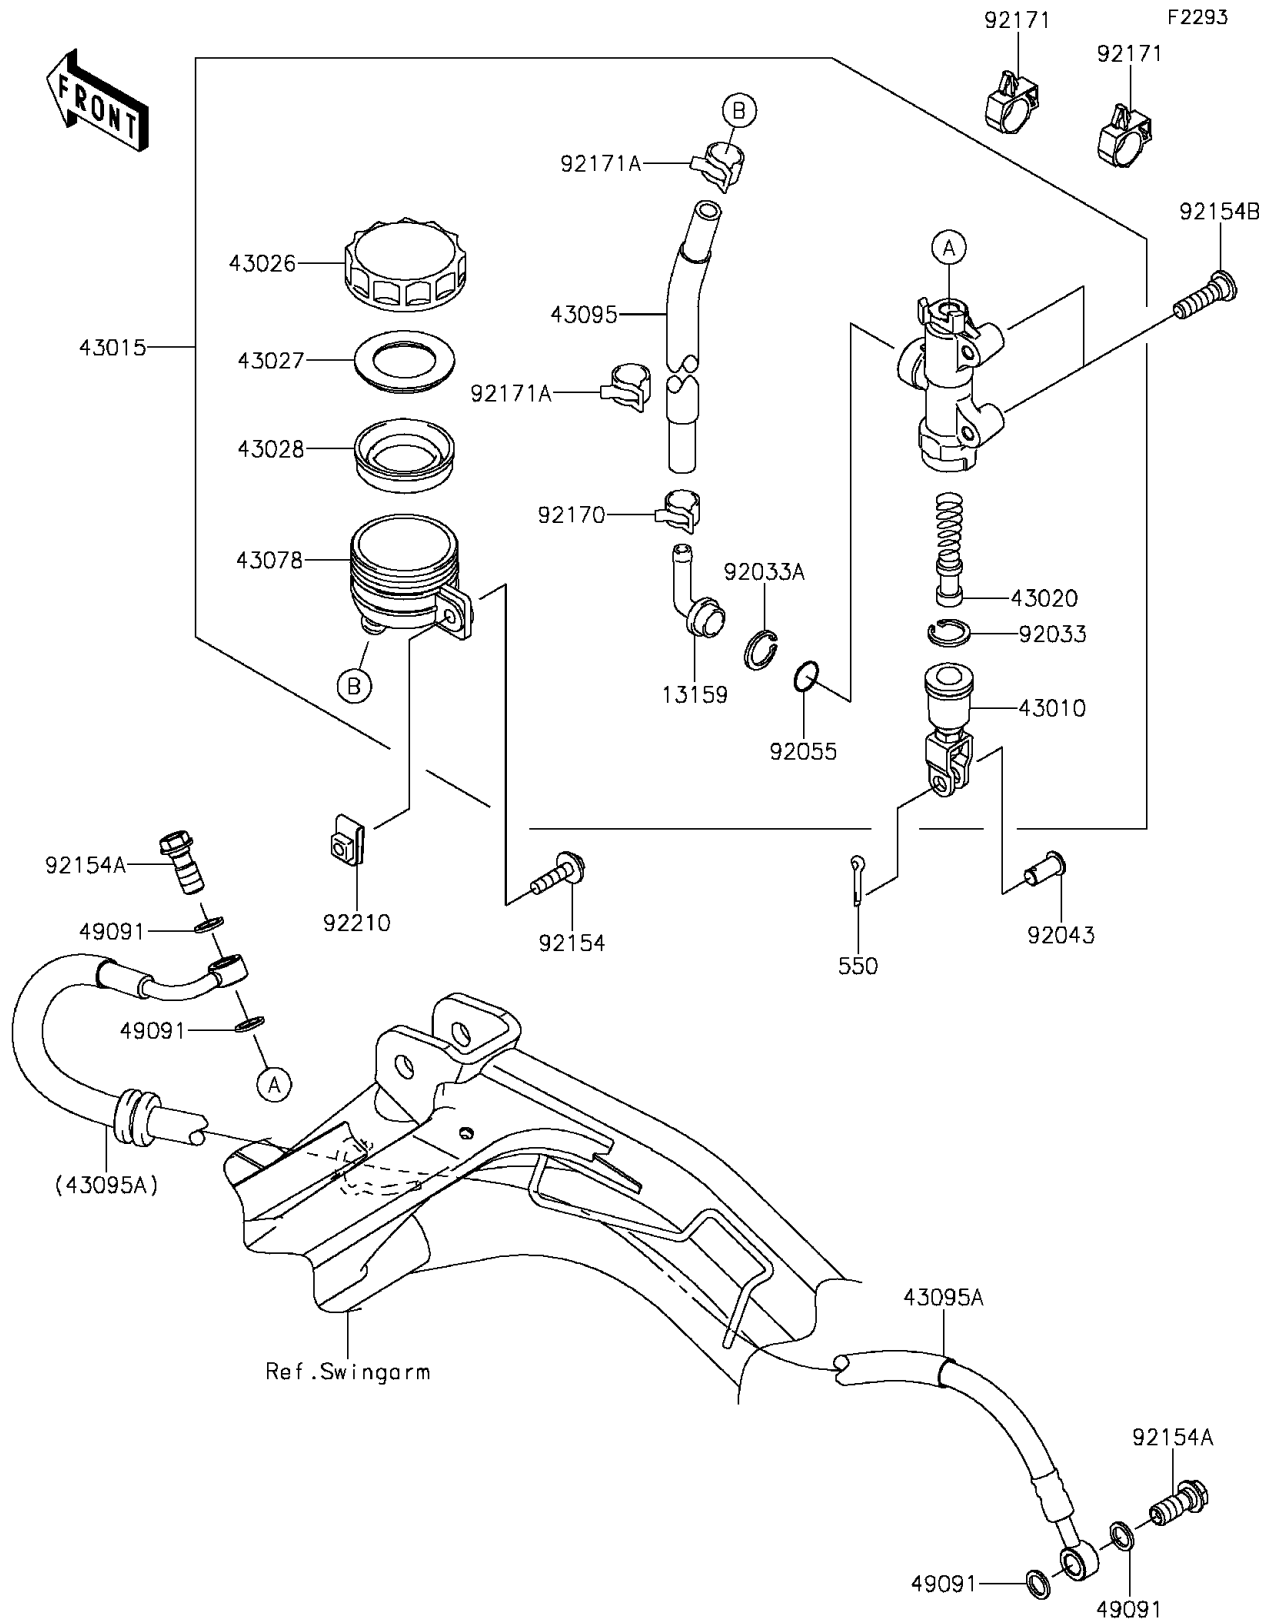

2012 ER-6n PARTS DIAGRAM

Rear Master Cylinder

2012 ER-6n PARTS LIST

Rear Master Cylinder

ITEM NAME	PART NUMBER	QUANTITY
PIN-COTTER,2.0X15 (Ref # 550)	550AA2015	1
CONNECTOR (Ref # 13159)	13159-1056	1
ROD-ASSY-BRAKE (Ref # 43010)	43010-1062	1
CYLINDER-ASSY-MASTER,RR (Ref # 43015)	43015-0559	1
PISTON-COMP-BRAKE (Ref # 43020)	43020-1094	1
CAP-BRAKE (Ref # 43026)	43026-1051	1
PLATE-DIAPHRAGM (Ref # 43027)	43027-1051	1
DIAPHRAGM,MASTER CYLINDER (Ref # 43028)	43028-1057	1
RESERVOIR,RR MASTER CYLINDER (Ref # 43078)	43078-1082	1
HOSE-BRAKE,RR M/CYLINDER (Ref # 43095)	43095-0628	1
HOSE-BRAKE,RR,L=748 (Ref # 43095A)	43095-0752	1
WASHER-SEAL,10.1X14.5X1.5 (Ref # 49091)	49091-0001	1
RING-SNAP,20.9X24.6X1.2 (Ref # 92033)	92033-0079	1
RING-SNAP,20.5MM (Ref # 92033A)	92033-1186	1
PIN (Ref # 92043)	92043-0182	1
RING-O,14.8X2.4 (Ref # 92055)	92055-0741	1
BOLT,6X25 (Ref # 92154)	92154-0467	1
BOLT,FLANGED,10X23 (Ref # 92154A)	92154-0732	1
BOLT,SOCKET,8X30 (Ref # 92154B)	92154-0843	1
CLAMP,HOSE (Ref # 92170)	92170-1091	1
CLAMP,BRAKE HOSE (Ref # 92171)	92171-0316	1
CLAMP,HOSE (Ref # 92171A)	92171-0463	1
NUT,6MM (Ref # 92210)	92210-0474	1