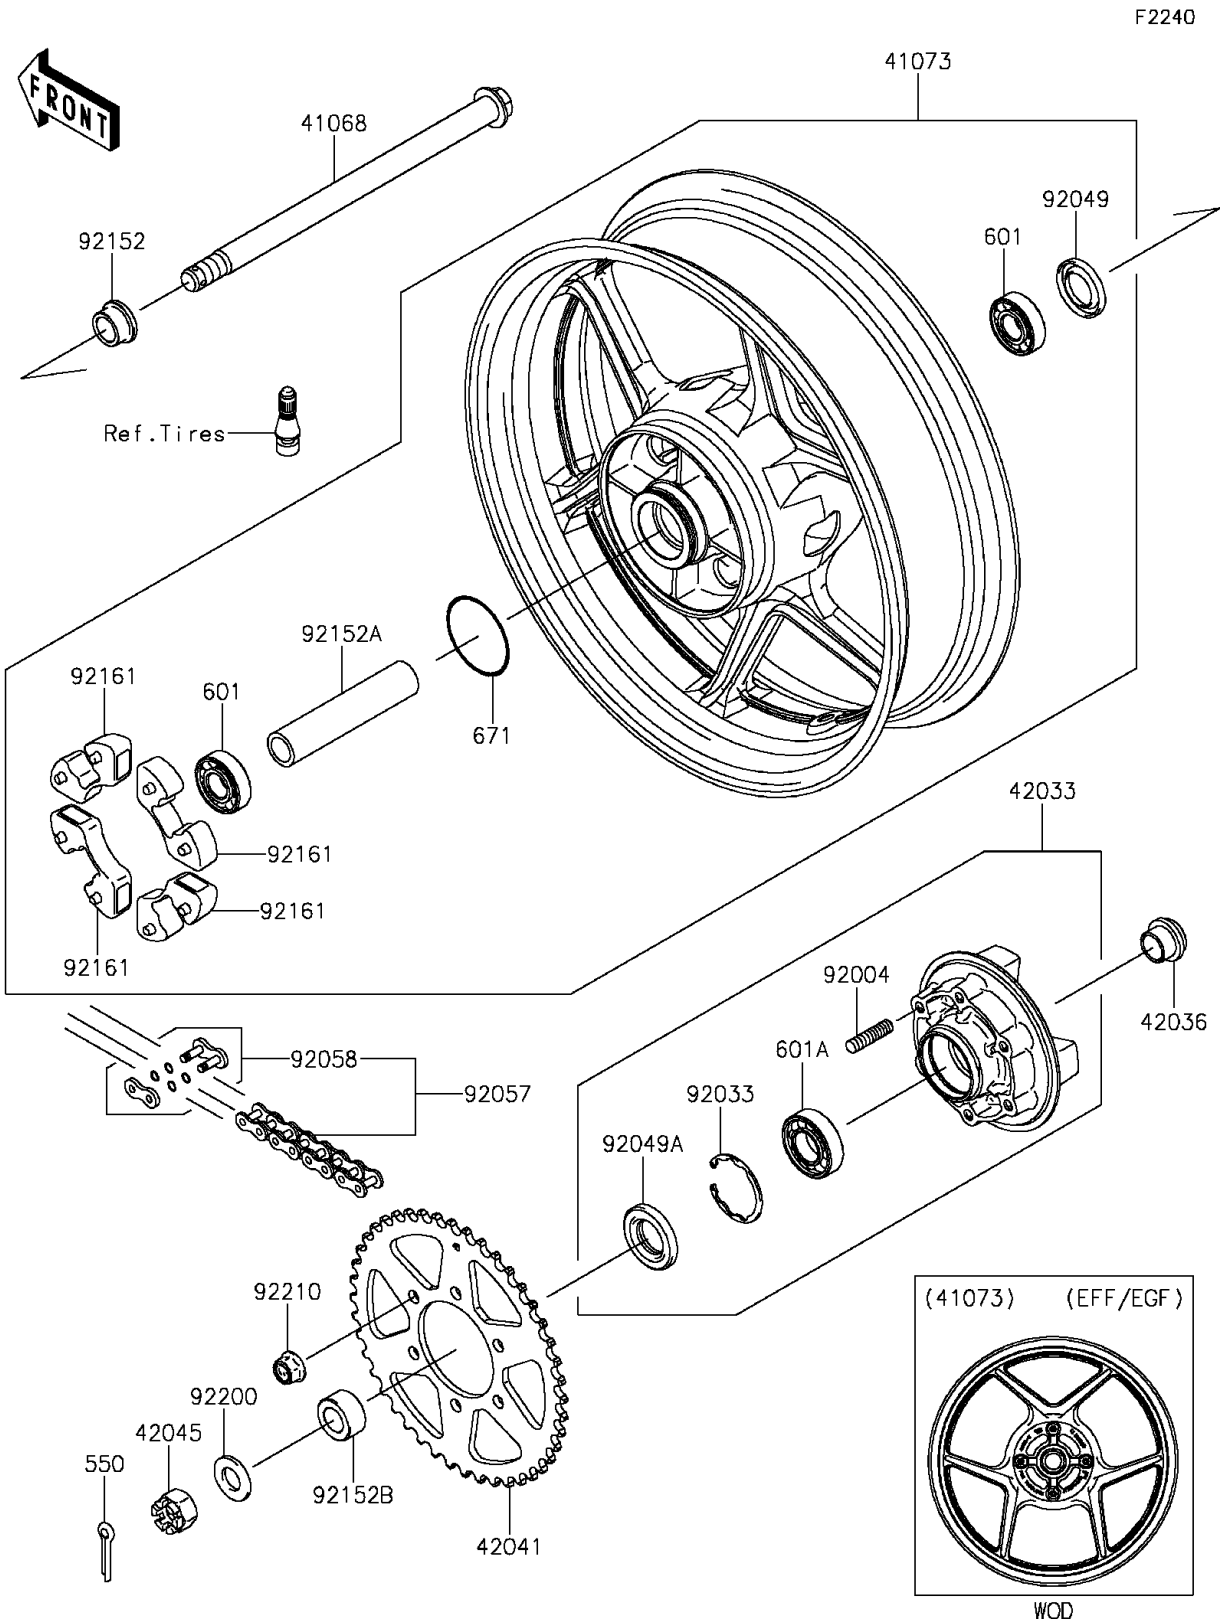

2012 ER-6n PARTS DIAGRAM

Rear Hub

2012 ER-6n PARTS LIST

Rear Hub

ITEM NAME	PART NUMBER	QUANTITY
PIN-COTTER,4.0X35 (Ref # 550)	550AA4035	1
BEARING-BALL,6204UUC3 (Ref # 601)	601B6204UU	1
BEARING-BALL (Ref # 601A)	601B6205UU	1
O RING,60MM (Ref # 671)	671B2560	1
AXLE,RR (Ref # 41068)	41068-0054	1
WHEEL-ASSY,RR,G.BLACK (Ref # 41073)	41073-0568-QT	1
COUPLING-ASSY,RR HUB (Ref # 42033)	42033-0570	1
SLEEVE,RR HUB,L=23 (Ref # 42036)	42036-1251	1
SPROCKET-HUB,46T (Ref # 42041)	42041-0087	1
NUT,CASTLE,18MM (Ref # 42045)	42045-018	1
STUD,10X19 (Ref # 92004)	92004-0048	1
RING-SNAP,52MM (Ref # 92033)	92033-1043	1
SEAL-OIL,28 47 5 (Ref # 92049)	92049-0140	1
SEAL-OIL (Ref # 92049A)	92049-1287	1
CHAIN,DRIVE,DID520VP2X114L (Ref # 92057)	92057-0163	1
JOINT-CHAIN,DRIVE (Ref # 92058)	92058-0018	1
COLLAR,RR AXLE,RH,L=17 (Ref # 92152)	92152-0302	1
COLLAR,20.2X28X133 (Ref # 92152A)	92152-0748	1
COLLAR,20X35X18 (Ref # 92152B)	92152-0751	1
DAMPER,SHOCK,RR HUB (Ref # 92161)	92161-0303	1
WASHER,19X36X3.2 (Ref # 92200)	92200-0296	1
NUT,LOCK,FLANGED,10MM (Ref # 92210)	92210-0276	1