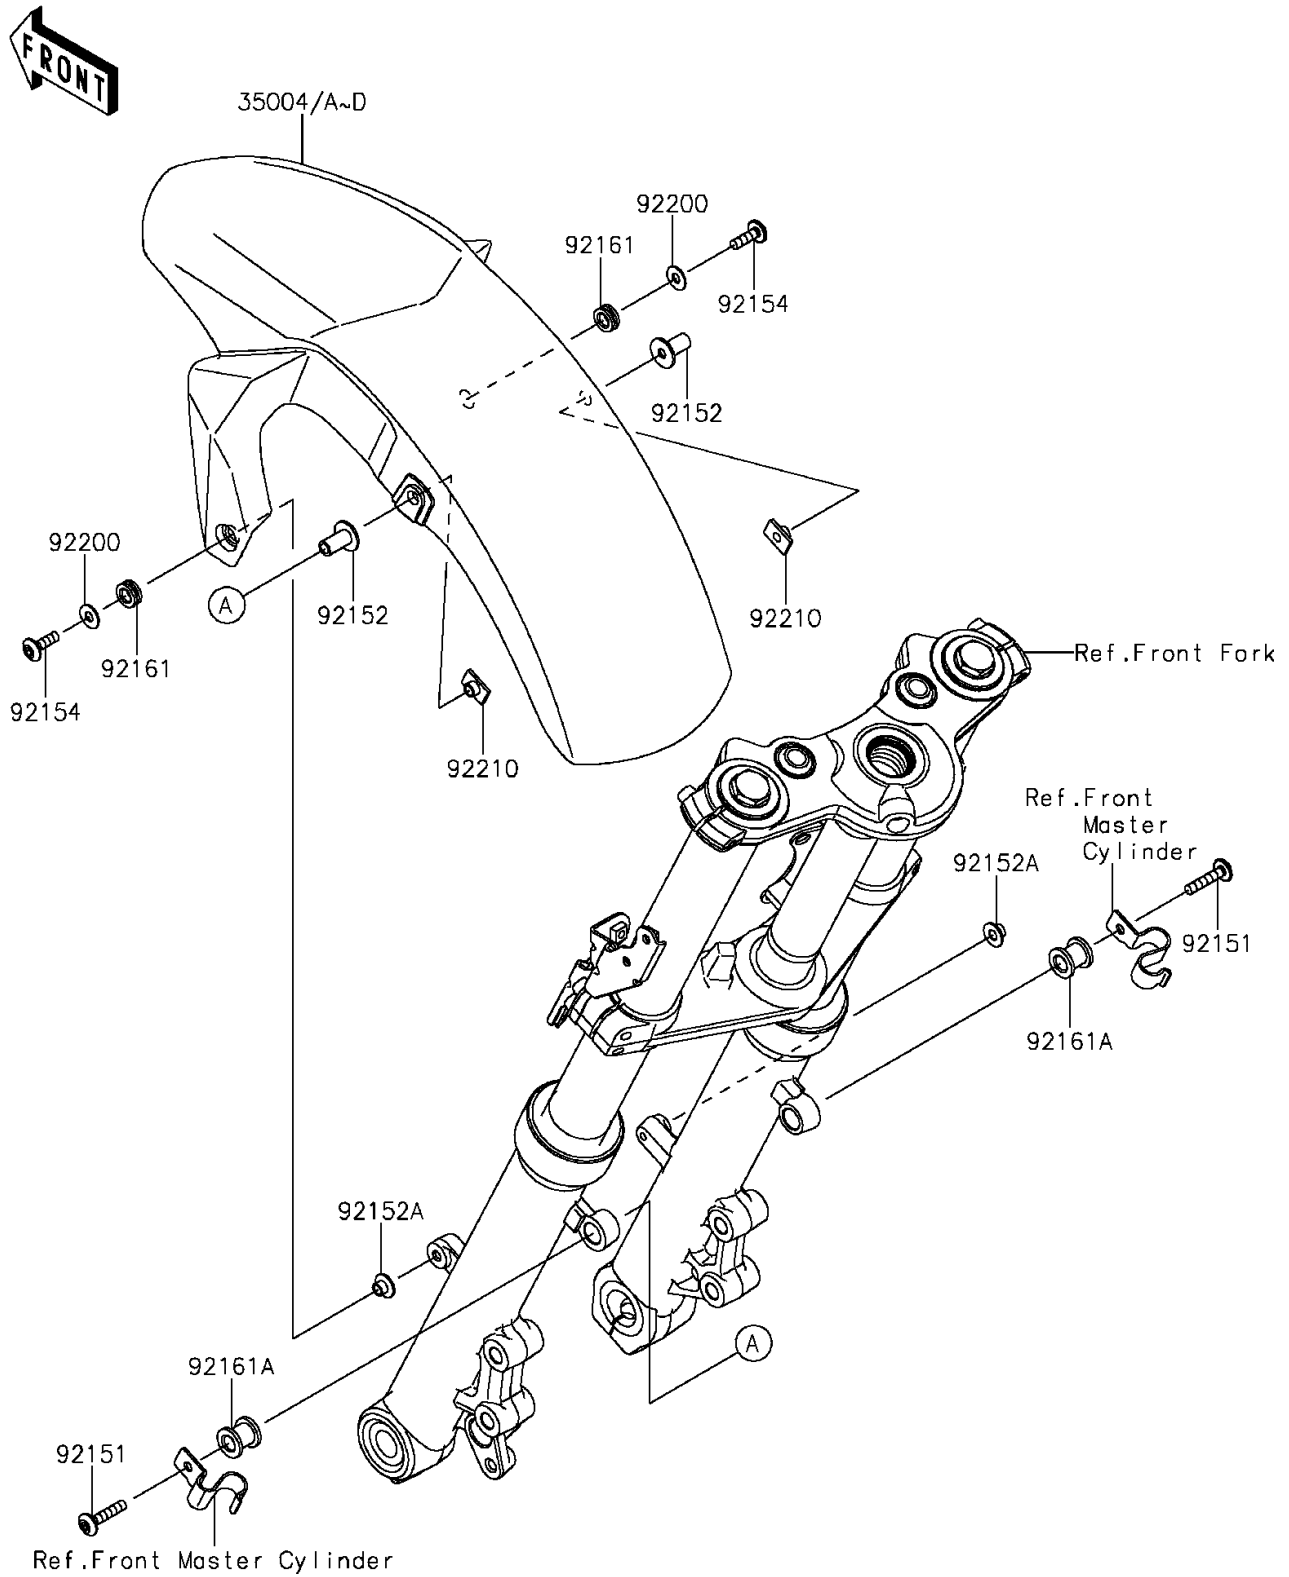

2012 ER-6n PARTS DIAGRAM

Front Fender(s)

F2171

2012 ER-6n PARTS LIST

Front Fender(s)

ITEM NAME	PART NUMBER	QUANTITY
FENDER-FRONT,P.S.WHITE (Ref # 35004)	35004-0304-15S	1
FENDER-FRONT,M.S.BLACK (Ref # 35004A)	35004-0304-15Z	1
FENDER-FRONT,P.S.YELLOW (Ref # 35004B)	35004-0304-35E	1
BOLT,SOCKET,6X30 (Ref # 92151)	92151-1605	1
COLLAR,6.5X10X20.5 (Ref # 92152)	92152-1570	1
COLLAR,6.3X8.3X7.2 (Ref # 92152A)	92152-1602	1
BOLT,SOCKET,6X20 (Ref # 92154)	92154-0918	1
DAMPER,8.3X16X6.4 (Ref # 92161)	92161-0664	1
DAMPER,10X20X18.9 (Ref # 92161A)	92161-1406	1
WASHER,6.5X16X1.0 (Ref # 92200)	92200-0796	1
NUT,PLATE,6MM (Ref # 92210)	92210-1352	1