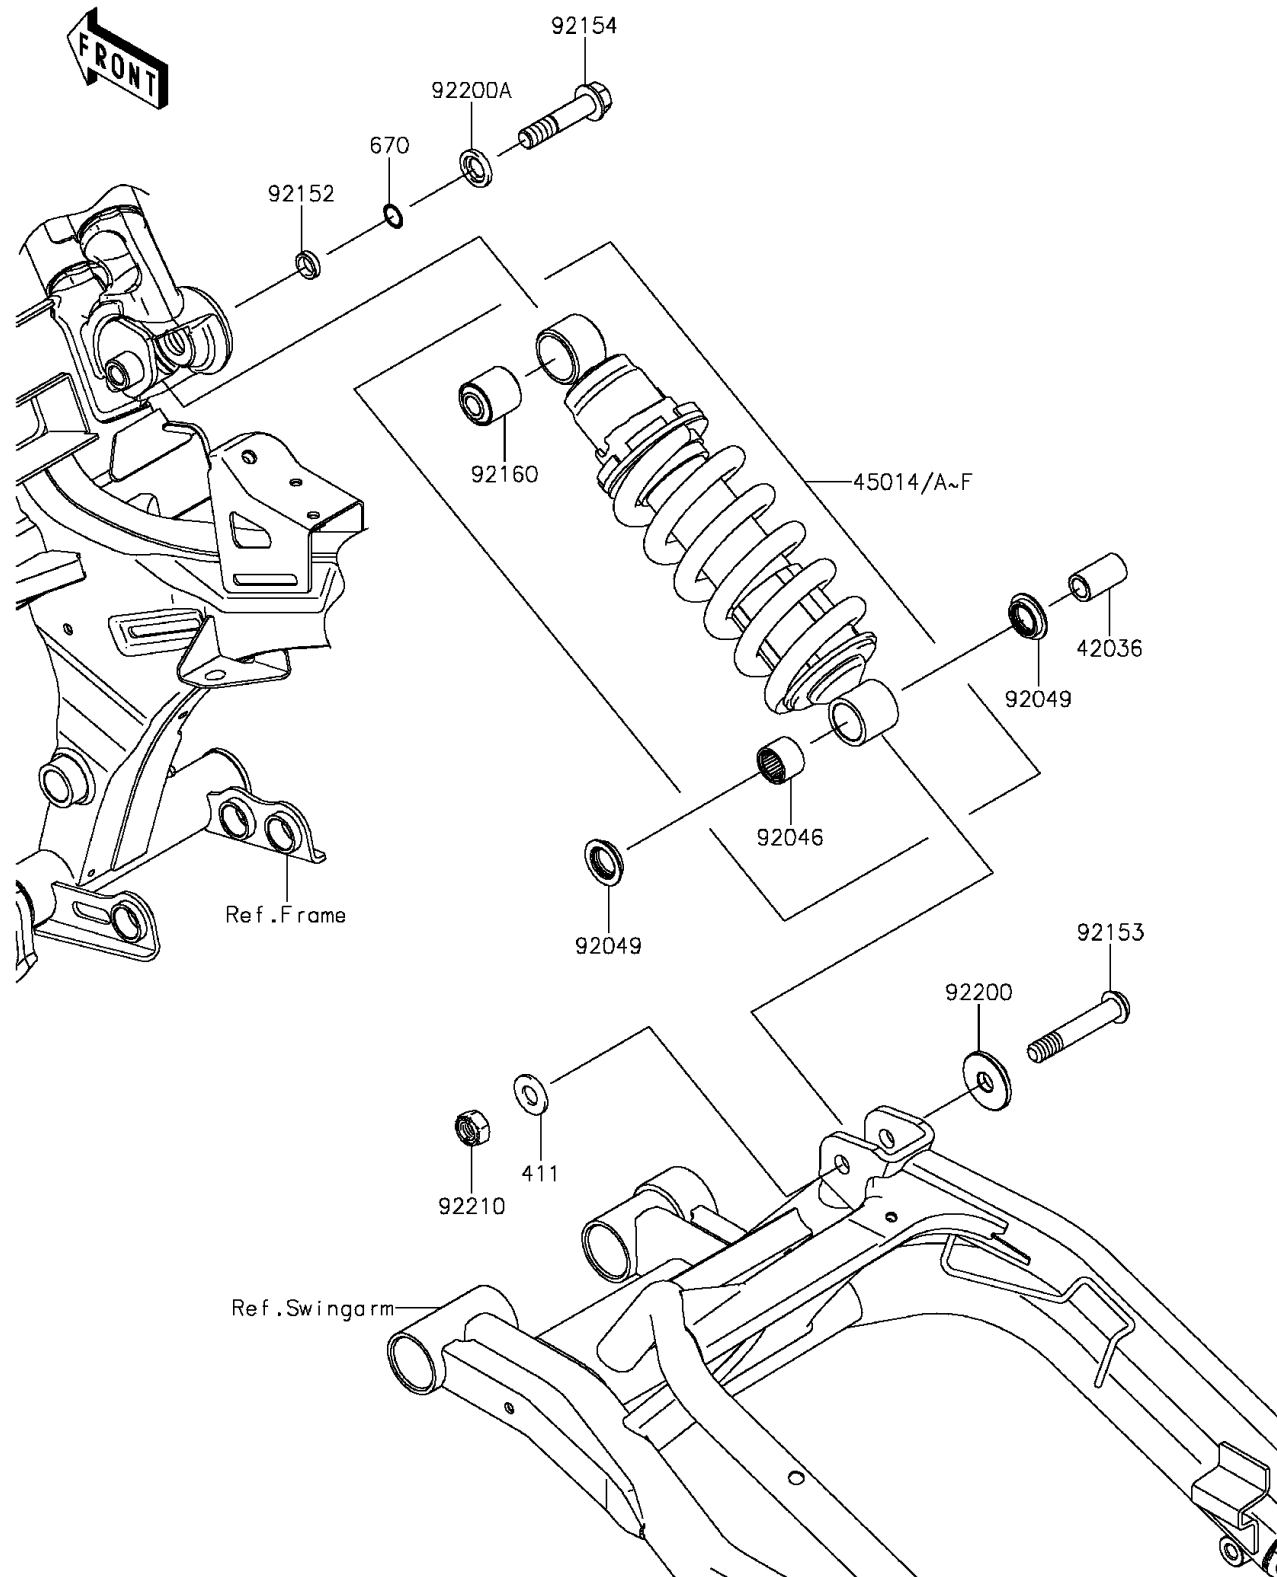

## 2012 ER-6n PARTS DIAGRAM

Suspension/Shock Absorber

F2151

## 2012 ER-6n PARTS LIST

Suspension/Shock Absorber

ITEM NAME	PART NUMBER	QUANTITY
WASHER-PLAIN,12MM (Ref # 411)	411AA1200	1
O RING,12MM (Ref # 670)	670B2012	1
SLEEVE,12.1X18X32 (Ref # 42036)	42036-0024	1
SHOCKABSORBER,S.RED (Ref # 45014)	45014-0337-VM	1
SHOCKABSORBER,L.YELLOW (Ref # 45014A)	45014-0337-40J	1
SHOCKABSORBER,P.SILVER (Ref # 45014B)	45014-0337-458	1
BEARING-NEEDLE,SFYZM182417 (Ref # 92046)	92046-1272	1
SEAL-OIL (Ref # 92049)	92049-0133	1
COLLAR,12.1X16.8X4.4 (Ref # 92152)	92152-0811	1
BOLT,SOCKET,12X70 (Ref # 92153)	92153-1985	1
BOLT,FLANGED,12X55 (Ref # 92154)	92154-0836	1
DAMPER,SHOCKABSORBER (Ref # 92160)	92160-1161	1
WASHER (Ref # 92200)	92200-0484	1
WASHER,12.5X24X3.2 (Ref # 92200A)	92200-0519	1
NUT,LOCK,12MM (Ref # 92210)	92210-0300	1