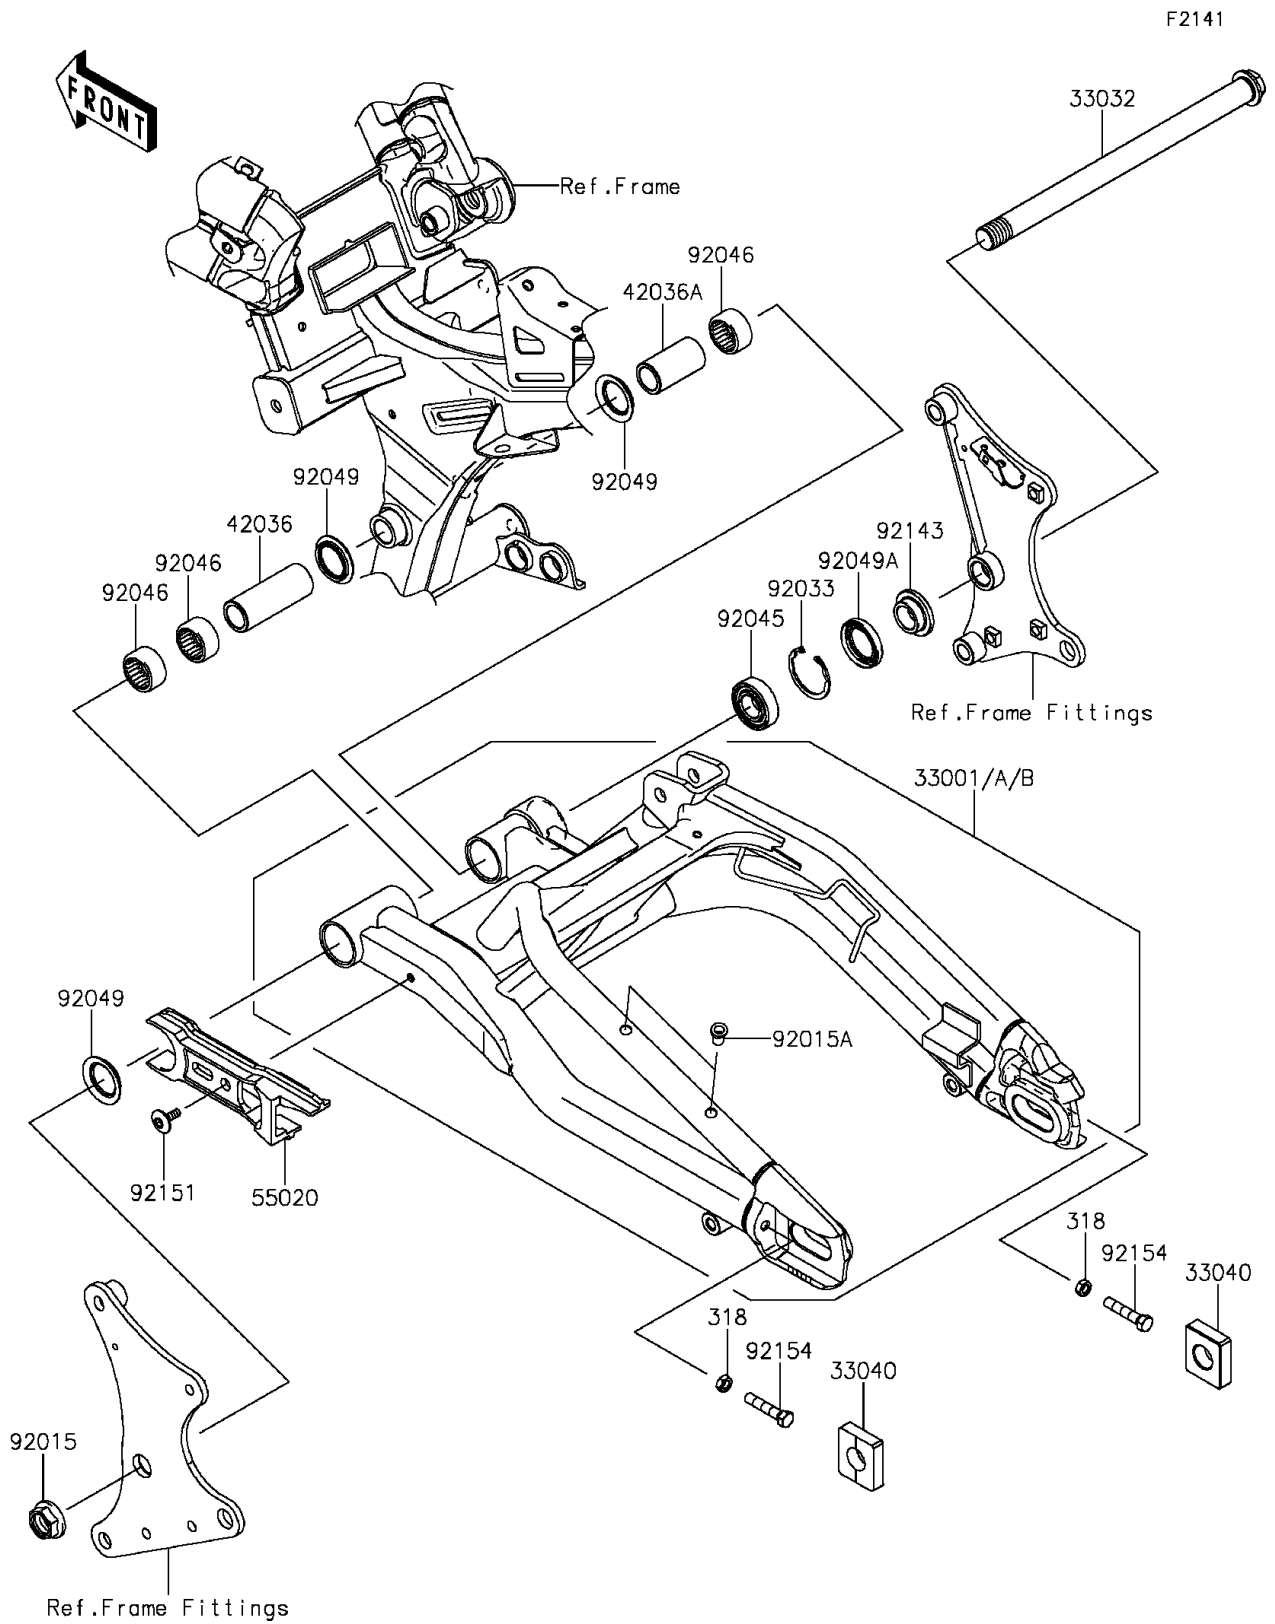

## 2012 ER-6n PARTS DIAGRAM

Swingarm

## 2012 ER-6n PARTS LIST

### Swingarm

ITEM NAME	PART NUMBER	QUANTITY
NUT-HEX-SMALL,8MM (Ref # 318)	318BA0800	1
ARM-COMP-SWING,F.M.GRAY (Ref # 33001)	33001-0553-26M	1
SHAFT-SWING ARM (Ref # 33032)	33032-1142	1
ADJUSTER-CHAIN (Ref # 33040)	33040-1109	1
SLEEVE,LH,20.1X28X75.8 (Ref # 42036)	42036-0706	1
SLEEVE,RH,20.1X28X52.3 (Ref # 42036A)	42036-0707	1
GUARD,CHAIN (Ref # 55020)	55020-0722	1
NUT,FLANGED,20MM (Ref # 92015)	92015-1724	1
NUT,POP,6MM (Ref # 92015A)	92015-1759	1
RING-SNAP,42MM (Ref # 92033)	92033-1041	1
BEARING-BALL,6004UL11 (Ref # 92045)	92045-0017	1
BEARING-NEEDLE,BM2824 (Ref # 92046)	92046-1202	1
SEAL-OIL (Ref # 92049)	92049-0132	1
SEAL-OIL (Ref # 92049A)	92049-0138	1
COLLAR,SWING ARM,RH,L=12.5 (Ref # 92143)	92143-1727	1
BOLT,SOCKET,6X18 (Ref # 92151)	92151-1149	1
BOLT,8X40 (Ref # 92154)	92154-0837	1