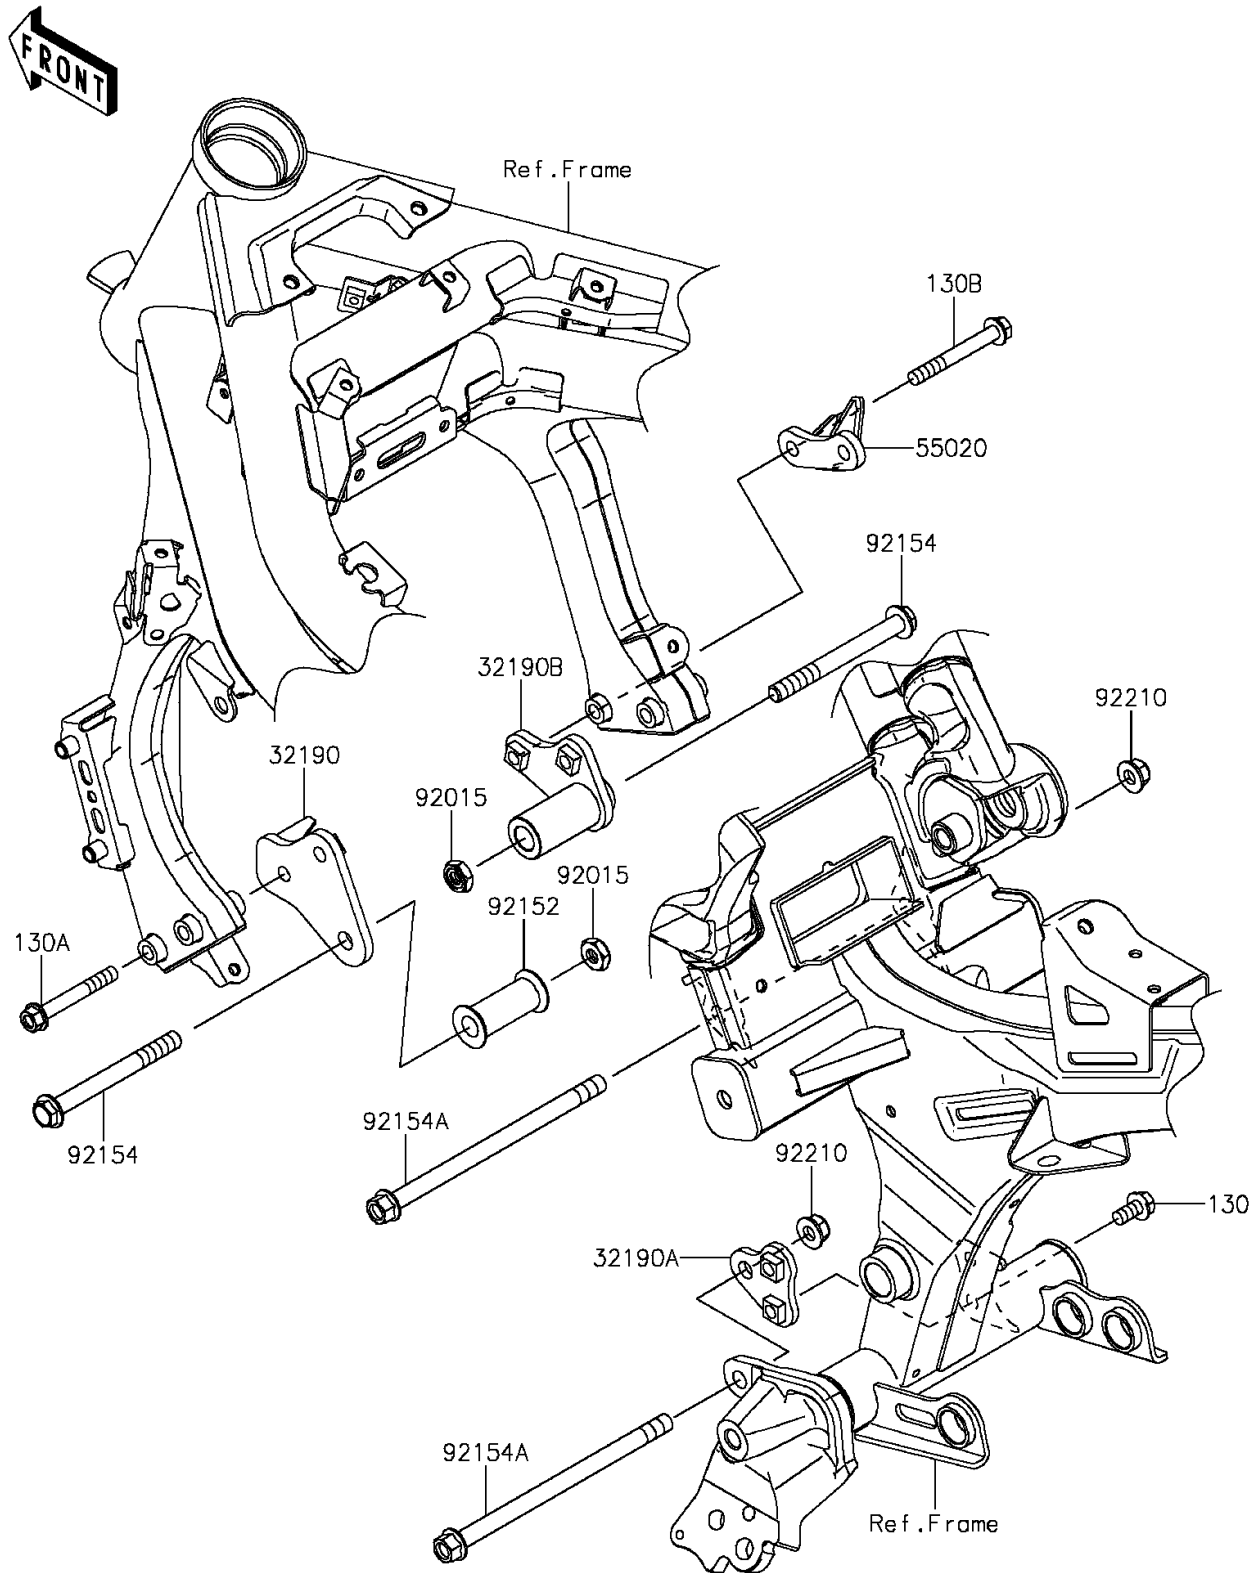

2012 ER-6n PARTS DIAGRAM

Engine Mount

F2122

2012 ER-6n PARTS LIST

Engine Mount

ITEM NAME	PART NUMBER	QUANTITY
BOLT-FLANGED,8X16 (Ref # 130)	130BA0816	1
BOLT-FLANGED,8X55 (Ref # 130A)	130BA0855	1
BOLT-FLANGED,8X65 (Ref # 130B)	130CA0865	1
BRACKET-ENGINE,FR,LH (Ref # 32190)	32190-0558	1
BRACKET-ENGINE,RR,RH (Ref # 32190A)	32190-0560	1
BRACKET-ENGINE,FR,RH (Ref # 32190B)	32190-0599	1
GUARD,RESERVOIR (Ref # 55020)	55020-0847	1
NUT,LOCK,10MM,BLACK (Ref # 92015)	92015-1188	1
COLLAR,11X26X50.8 (Ref # 92152)	92152-0963	1
BOLT,FLANGED,10X110 (Ref # 92154)	92154-0716	1
BOLT,FLANGED,10X170 (Ref # 92154A)	92154-0840	1
NUT,LOCK,FLANGED,10MM (Ref # 92210)	92210-1081	1