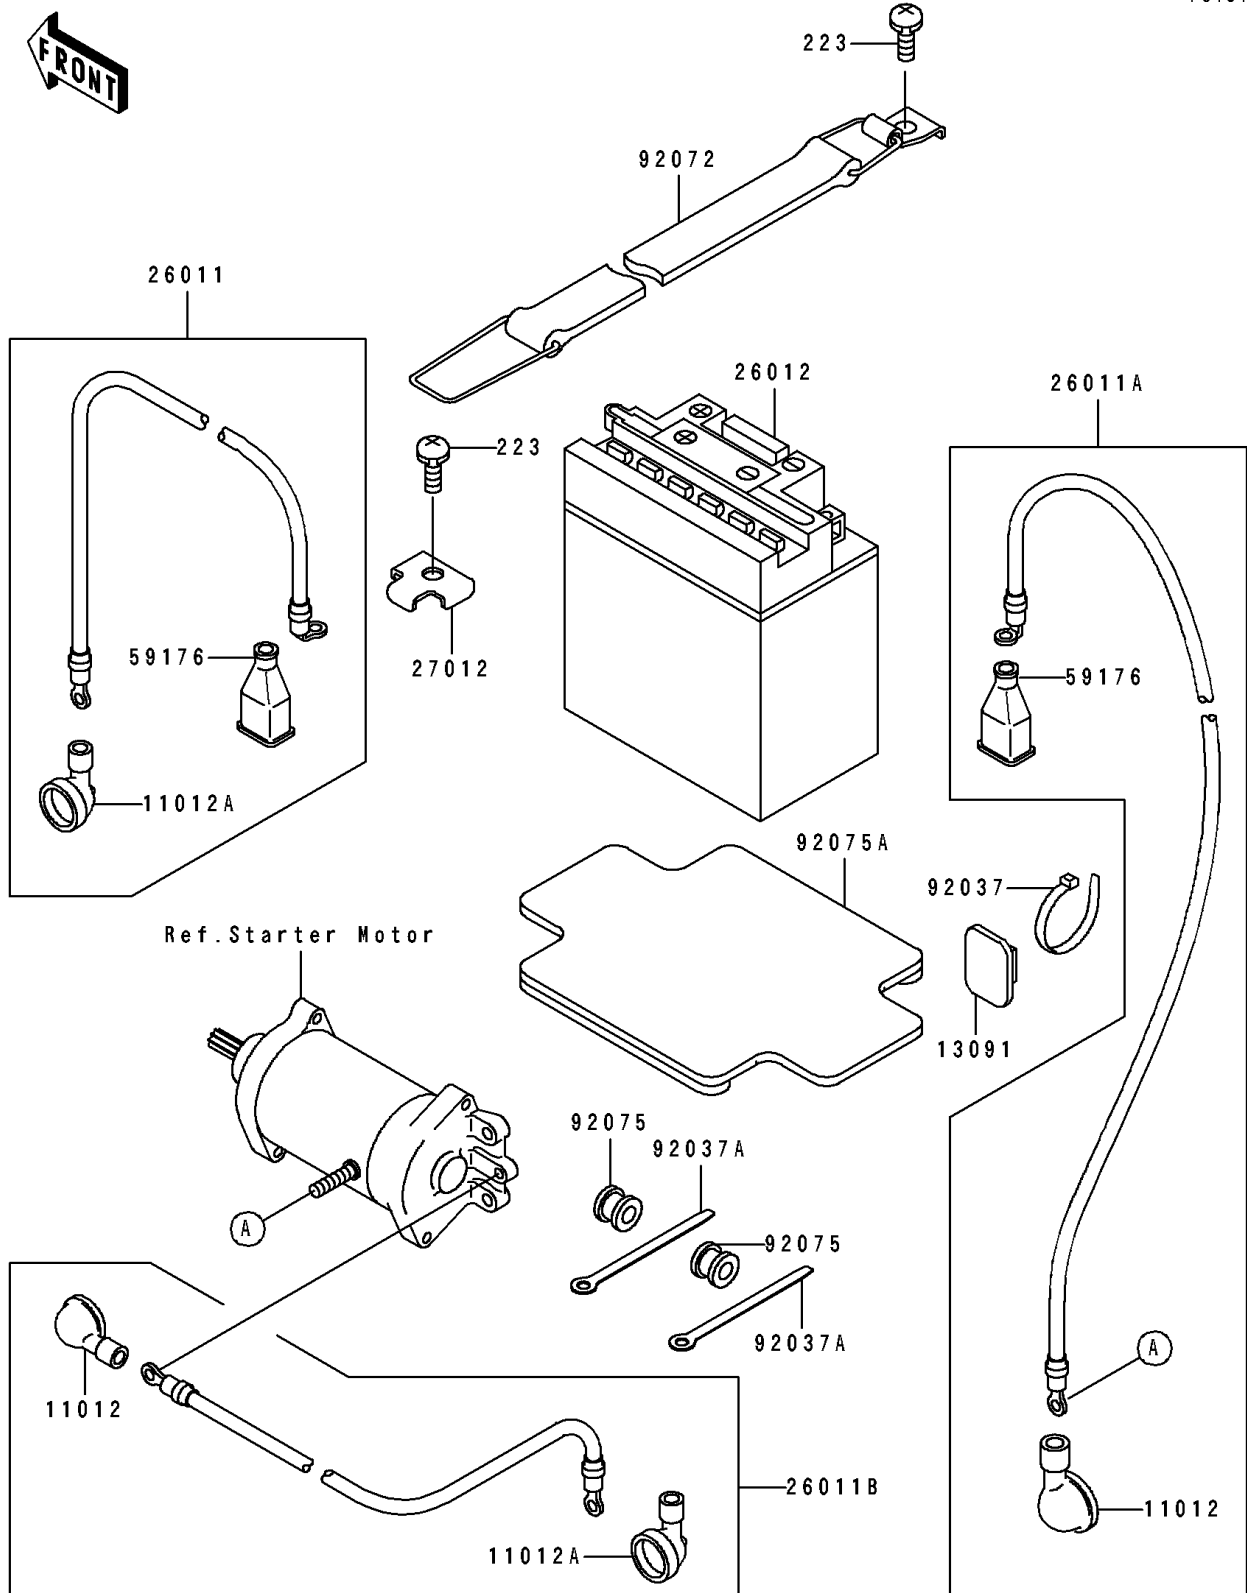

1994 JET SKI® ST PARTS DIAGRAM

Electrical Equipment

F3181

1994 JET SKI® ST PARTS LIST

Electrical Equipment

ITEM NAME	PART NUMBER	QUANTITY
CAP (Ref # 11012)	11012-3004	1
CAP,LEAD WIRE (Ref # 11012A)	11012-3726	1
HOLDER,BAND (Ref # 13091)	13091-3764	1
WIRE-LEAD,RELAY-BATTERY (Ref # 26011)	26011-3795	1
WIRE-LEAD,STARTER-BATTERY (Ref # 26011A)	26011-3796	1
WIRE-LEAD,RELAY-STARTER (Ref # 26011B)	26011-3797	1
BATTERY,YB16CL-B,12V 19AH (Ref # 26012)	26012-3720	1
HOOK (Ref # 27012)	27012-3751	1
CAP.,TERMINAL (Ref # 59176)	59176-501	1
CLAMP (Ref # 92037)	92037-1173	1
CLAMP,L=100 (Ref # 92037A)	92037-3736	1
BAND,BATTERY (Ref # 92072)	92072-3748	1
DAMPER (Ref # 92075)	92075-1650	1
DAMPER,BATTERY (Ref # 92075A)	92075-3714	1
SCREW-PAN-WS-CROS,6X14 (Ref # 223)	223R0614	1