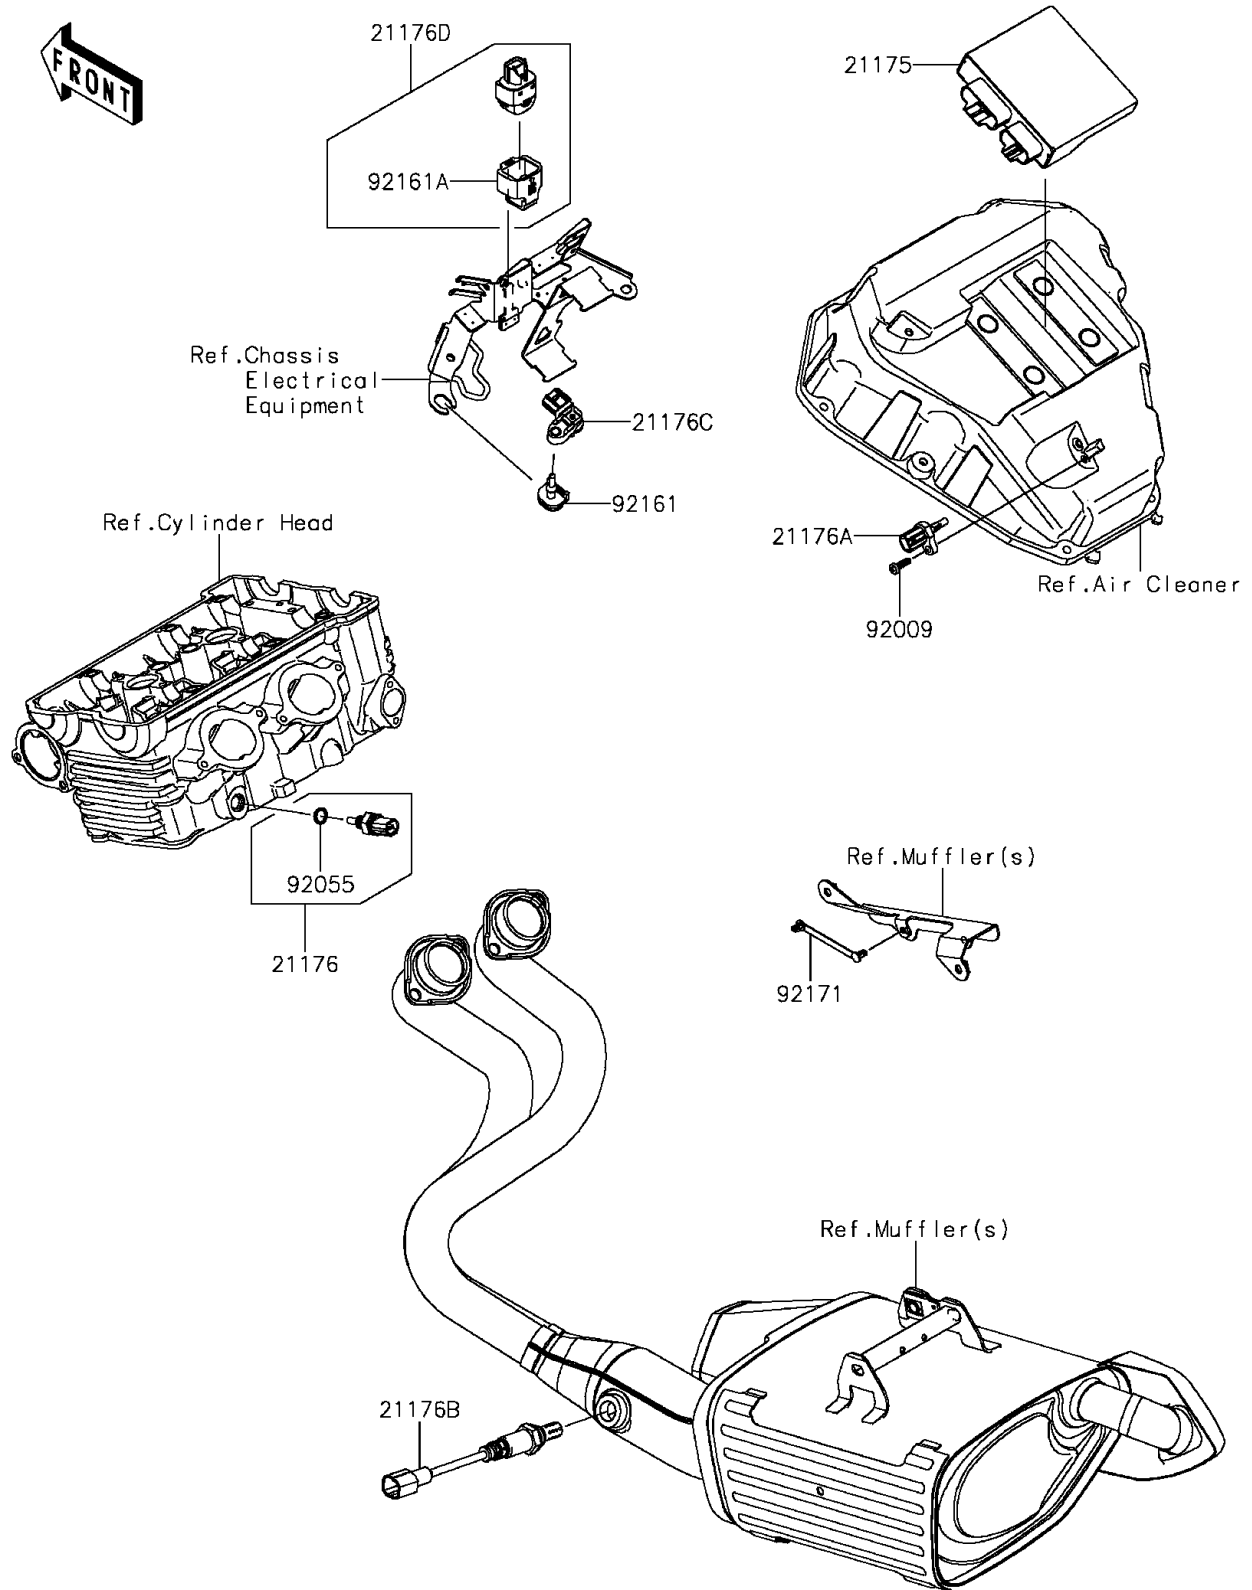

## 2012 ER-6n PARTS DIAGRAM

Fuel Injection

E1530

## 2012 ER-6n PARTS LIST

Fuel Injection

ITEM NAME	PART NUMBER	QUANTITY
CONTROL UNIT-ELECTRONIC (Ref # 21175)	21175-0705	1
SENSOR,WATER TEMP (Ref # 21176)	21176-0009	1
SENSOR,AIR TEMPERATURE (Ref # 21176A)	21176-0048	1
SENSOR,OXYGEN (Ref # 21176B)	21176-0105	1
SENSOR,PRESSURE (Ref # 21176C)	21176-0111	1
SENSOR,VEHICLE-DOWN (Ref # 21176D)	21176-0704	1
SCREW,TAPPING,5X16 (Ref # 92009)	92009-1984	1
RING-O,9.5X1.9 (Ref # 92055)	92055-0016	1
DAMPER (Ref # 92161)	92161-0673	1
DAMPER (Ref # 92161A)	92161-0951	1
CLAMP,SPEED (Ref # 92171)	92171-0836	1