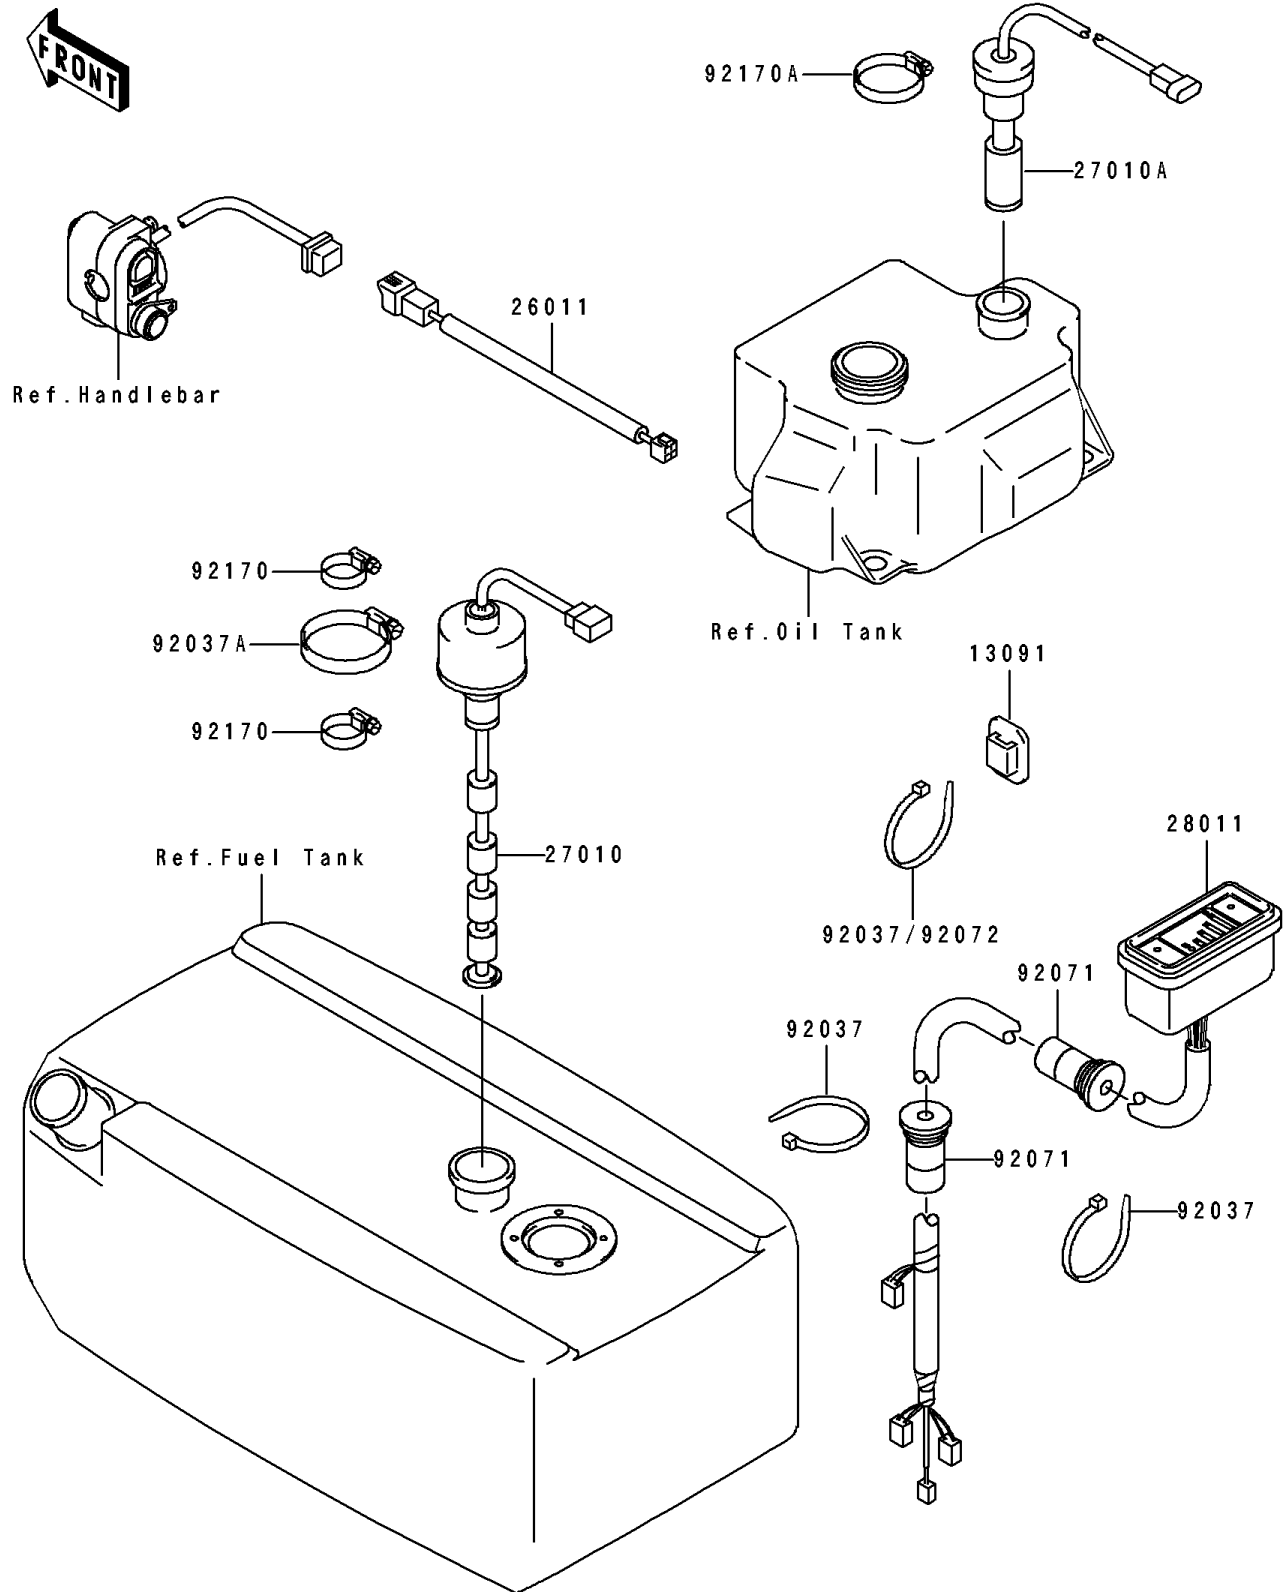

## 1994 JET SKI® ST PARTS DIAGRAM

Meters

F3179

## 1994 JET SKI® ST PARTS LIST

Meters

ITEM NAME	PART NUMBER	QUANTITY
HOLDER,BAND (Ref # 13091)	13091-3764	1
WIRE-LEAD,MAIN HARNESS (Ref # 26011)	26011-3801	1
SWITCH,FUEL LEVEL (Ref # 27010)	27010-3727	1
SWITCH,OIL LEVEL (Ref # 27010A)	27010-3729	1
METER,FUEL (Ref # 28011)	28011-3702	1
CLAMP (Ref # 92037)	92037-1173	1
CLAMP (Ref # 92037A)	92037-3009	1
GROMMET (Ref # 92071)	92071-3795	1
BAND (Ref # 92072)	92072-3778	1
CLAMP (Ref # 92170)	92170-3718	1
CLAMP (Ref # 92170A)	92170-3734	1