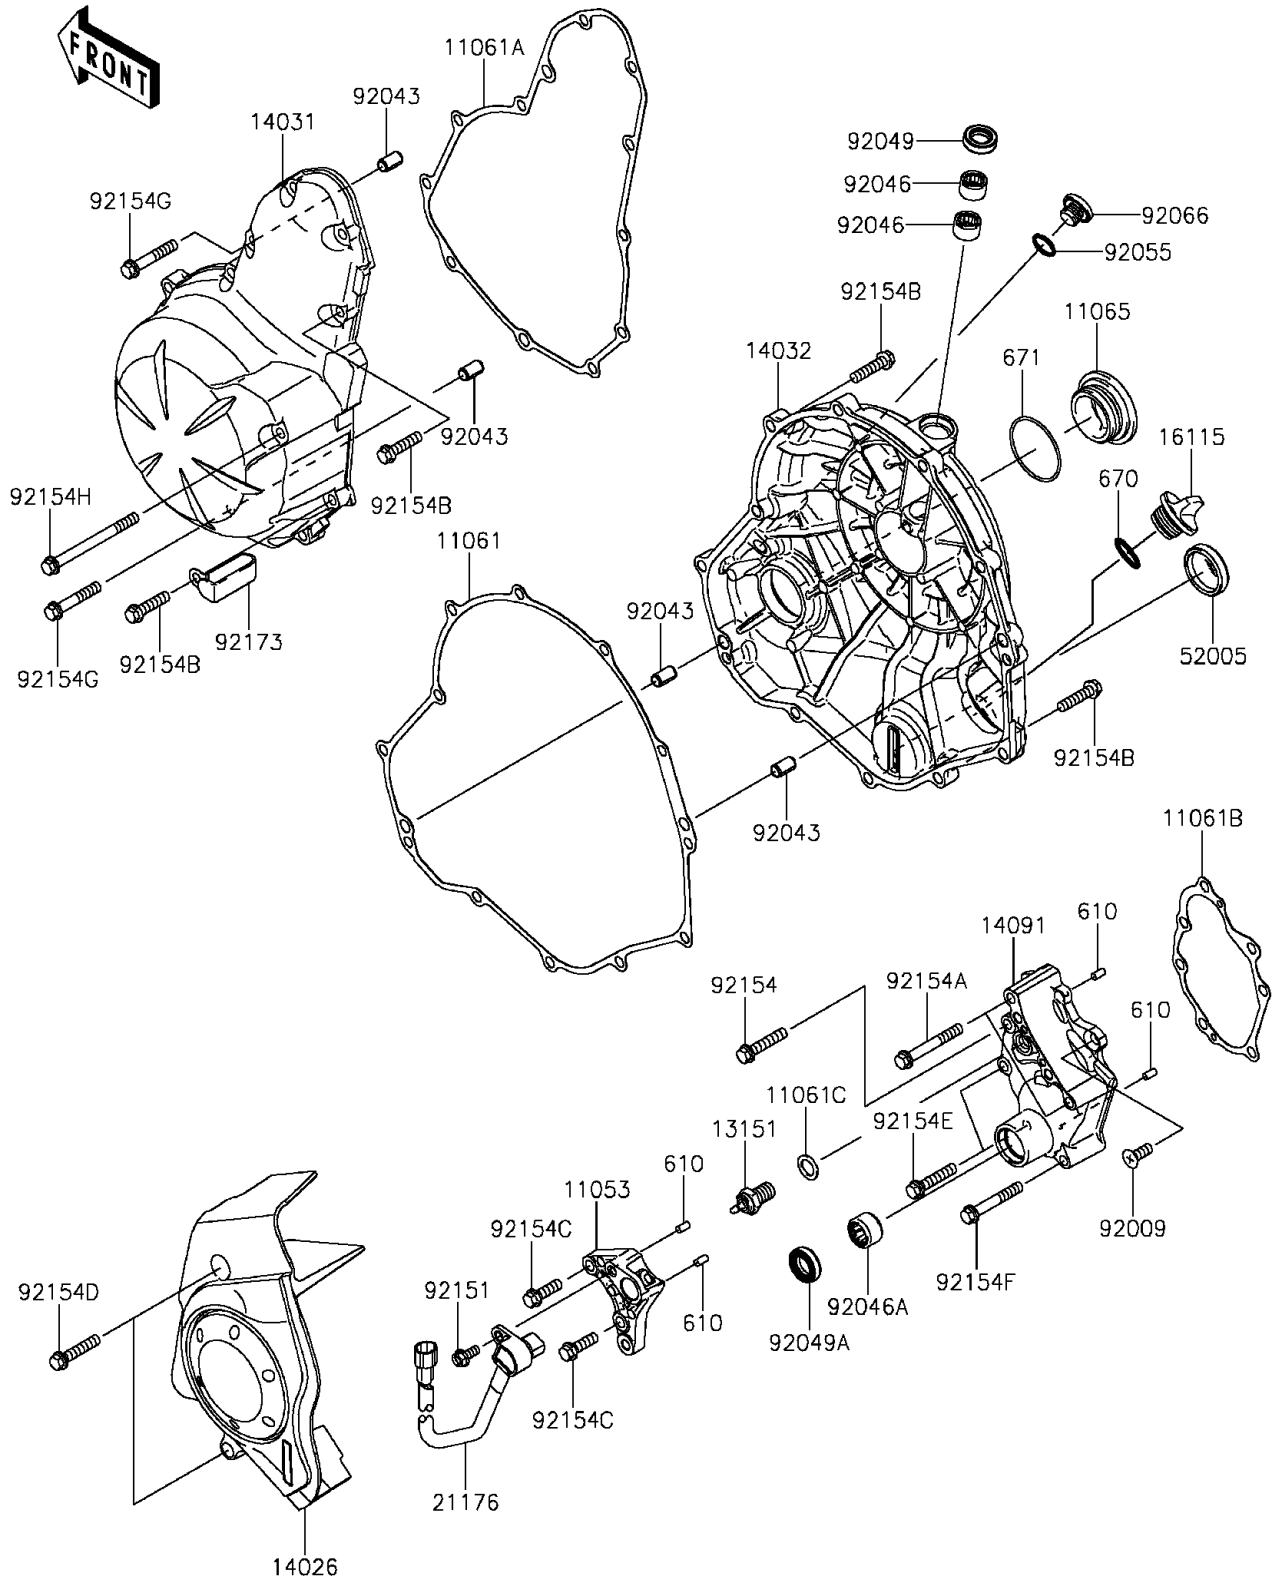

## 2012 ER-6n PARTS DIAGRAM

Engine Cover(s)

E1431

## 2012 ER-6n PARTS LIST

Engine Cover(s)

ITEM NAME	PART NUMBER	QUANTITY
ROLLER,4X8 (Ref # 610)	610A0408	1
O RING,20MM (Ref # 670)	670B2020	1
O RING,40MM (Ref # 671)	671B2540	1
BRACKET (Ref # 11053)	11053-1739	1
GASKET,CLUTCH COVER (Ref # 11061)	11061-0164	1
GASKET,GENERATOR COVER (Ref # 11061A)	11061-0165	1
GASKET,TRANSMISSION COVER (Ref # 11061B)	11061-0166	1
GASKET,10.5X16X1 (Ref # 11061C)	11061-0373	1
CAP (Ref # 11065)	11065-0281	1
SWITCH-COMP,NEUTRAL (Ref # 13151)	13151-1102	1
COVER-CHAIN (Ref # 14026)	14026-0092	1
COVER-GENERATOR (Ref # 14031)	14031-0096	1
COVER-CLUTCH (Ref # 14032)	14032-0115	1
COVER,TRANSMISSION (Ref # 14091)	14091-1673	1
CAP-OIL FILLER (Ref # 16115)	16115-1053	1
SENSOR,SPEED (Ref # 21176)	21176-0065	1
GAUGE,OIL LEVEL (Ref # 52005)	52005-0071	1
SCREW,6X16 (Ref # 92009)	92009-1360	1
PIN,6.2X8X14 (Ref # 92043)	92043-1263	1
BEARING-NEEDLE,HK1210FM (Ref # 92046)	92046-0034	1
BEARING-NEEDLE,HK1312 (Ref # 92046A)	92046-1148	1
SEAL-OIL,CLUTCH RELEASE (Ref # 92049)	92049-1475	1
SEAL-OIL,TC13225.5 (Ref # 92049A)	92049-1519	1
RING-O,13.0X1.9 (Ref # 92055)	92055-1011	1
PLUG,12X9.1 (Ref # 92066)	92066-0131	1
BOLT,FLANGED,5X12 (Ref # 92151)	92151-1305	1
BOLT,FLANGED,6X30 (Ref # 92154)	92154-0727	1
BOLT,FLANGED,6X45 (Ref # 92154A)	92154-0728	1
BOLT,FLANGED,6X25 (Ref # 92154B)	92154-0819	1

## 2012 ER-6n PARTS LIST

Engine Cover(s)

ITEM NAME	PART NUMBER	QUANTITY
BOLT,FLANGED,6X20 (Ref # 92154C)	92154-1771	1
BOLT,FLANGED,6X30 (Ref # 92154D)	92154-1772	1
BOLT,FLANGED,6X30 (Ref # 92154E)	92154-1773	1
BOLT,FLANGED,6X40 (Ref # 92154F)	92154-1774	1
BOLT,FLANGED,6X35 (Ref # 92154G)	92154-1779	1
BOLT,FLANGED,6X70 (Ref # 92154H)	92154-1780	1
CLAMP (Ref # 92173)	92173-0725	1