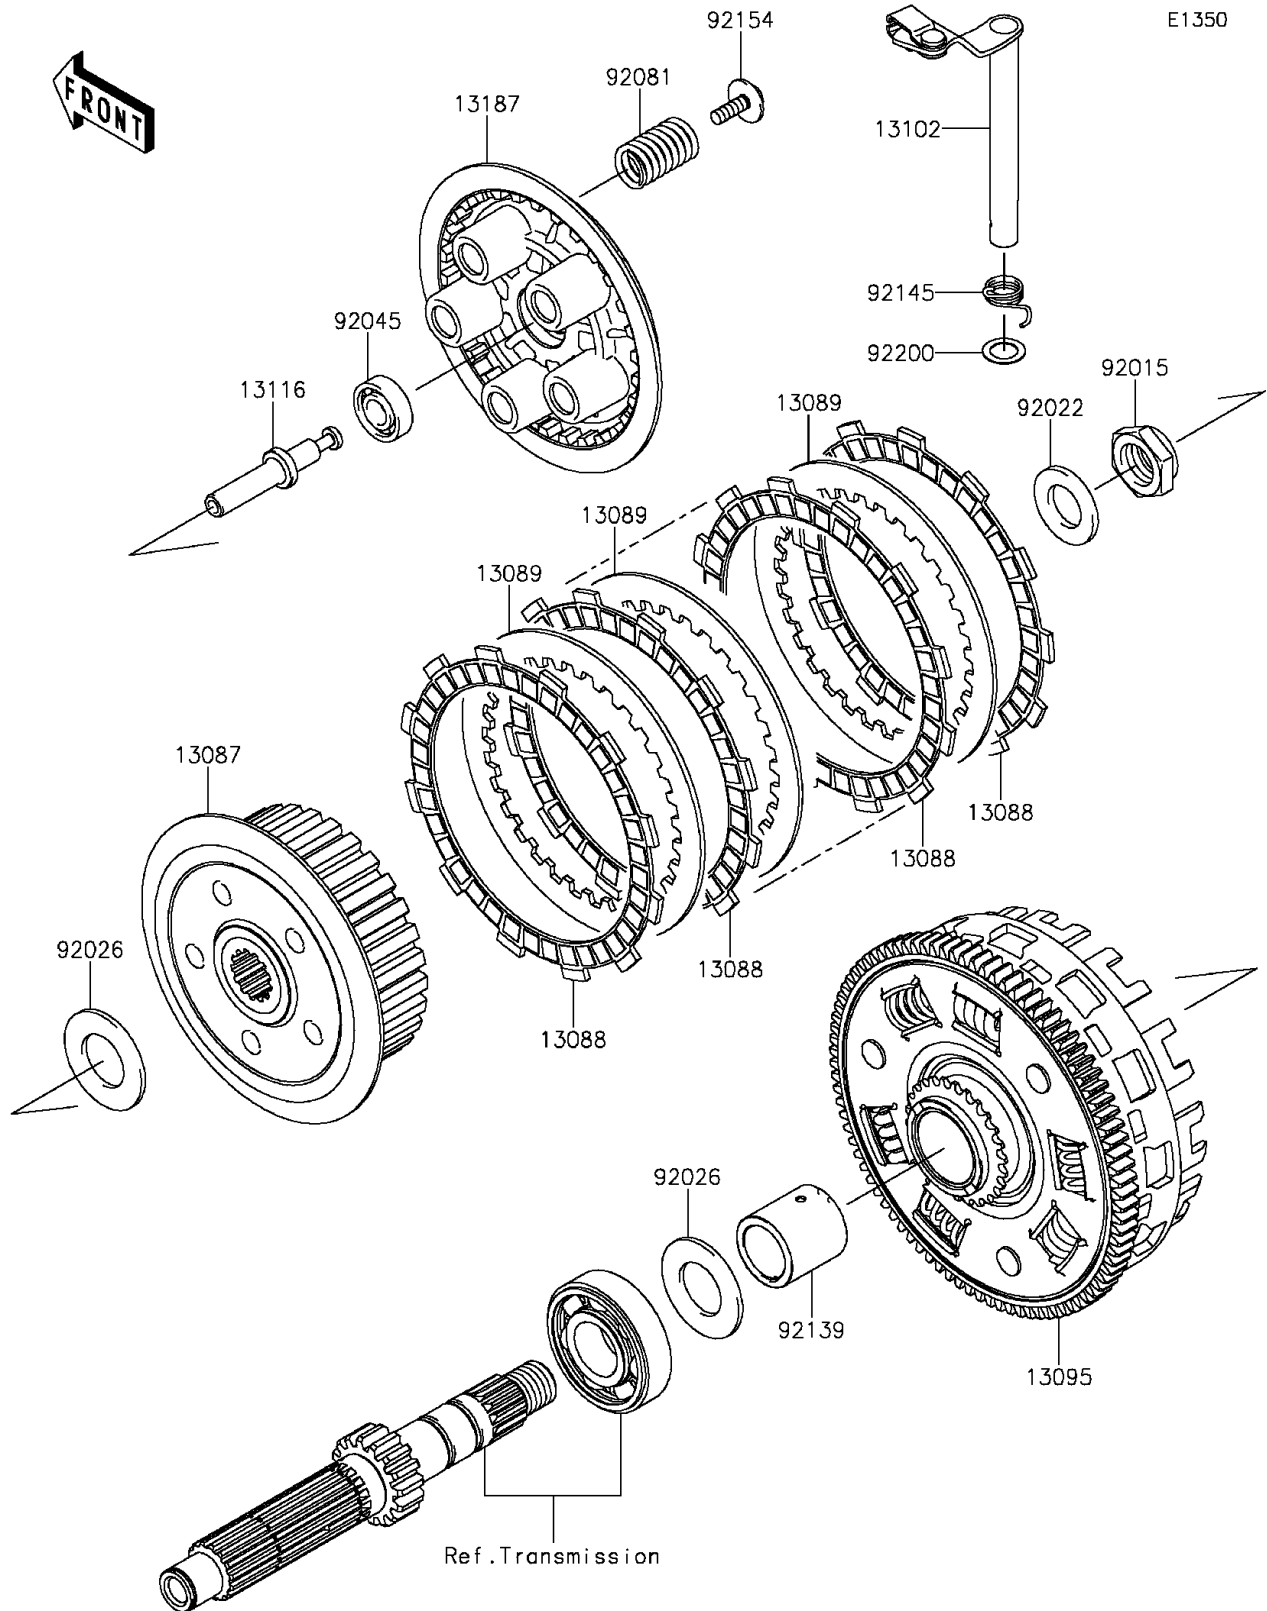

2012 ER-6n PARTS DIAGRAM

Clutch

2012 ER-6n PARTS LIST

Clutch

ITEM NAME	PART NUMBER	QUANTITY
HUB-CLUTCH (Ref # 13087)	13087-0046	1
PLATE-FRICTION (Ref # 13088)	13088-1105	1
PLATE-CLUTCH,T=2.3 (Ref # 13089)	13089-0016	1
HOUSING-COMP-CLUTCH (Ref # 13095)	13095-0559	1
RELEASE-COMP-CLUTCH (Ref # 13102)	13102-0037	1
ROD-PUSH (Ref # 13116)	13116-0035	1
PLATE-CLUTCH OPERATING (Ref # 13187)	13187-0017	1
NUT,20MM (Ref # 92015)	92015-1555	1
WASHER,20.3X36X3.7 (Ref # 92022)	92022-1868	1
SPACER,25.5X47X2.5 (Ref # 92026)	92026-0716	1
BEARING-BALL,6001C3ML01 (Ref # 92045)	92045-1235	1
SPRING,CLUTCH (Ref # 92081)	92081-1033	1
BUSHING (Ref # 92139)	92139-0710	1
SPRING,CLUTCH RELEASE (Ref # 92145)	92145-0066	1
BOLT,UPSET-WP,6X20 (Ref # 92154)	92154-0079	1
WASHER,12X18.5X0.5 (Ref # 92200)	92200-1487	1