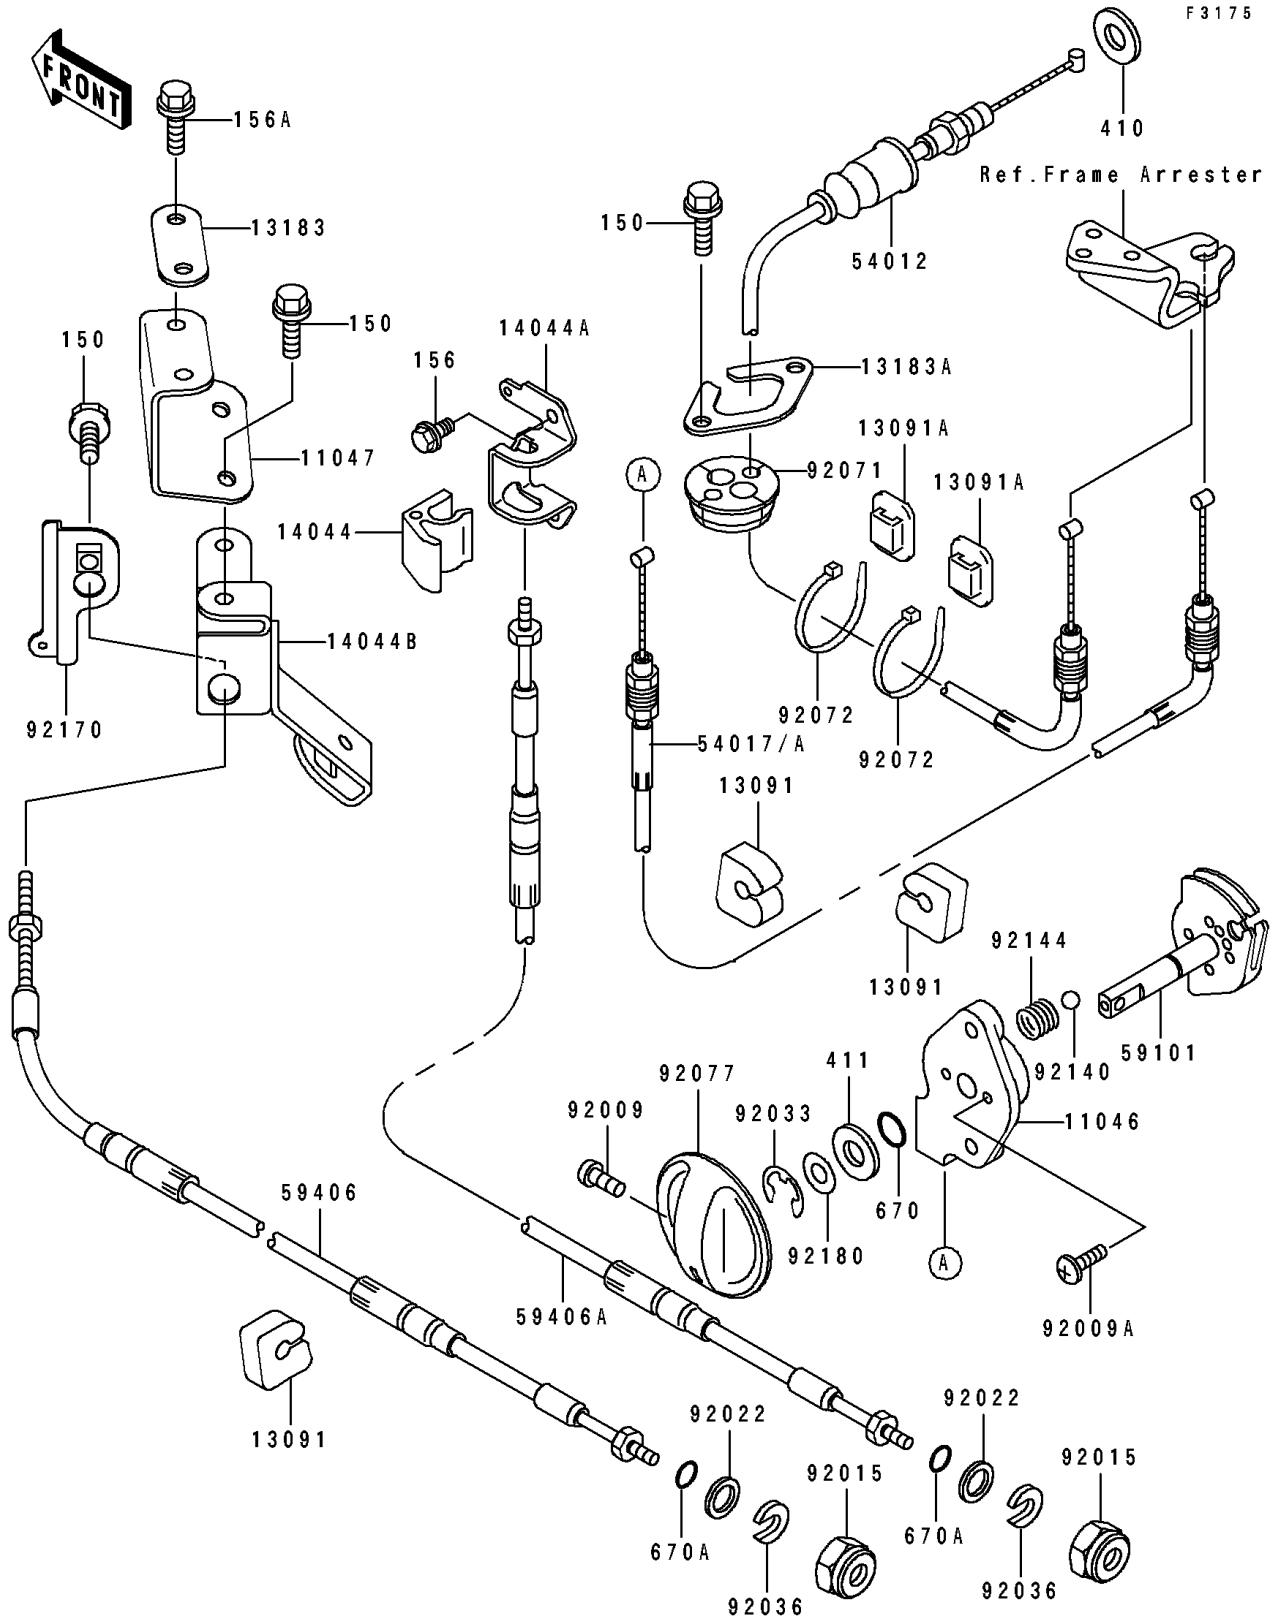

1994 JET SKI® ST PARTS DIAGRAM

Cables

F3175

1994 JET SKI® ST PARTS LIST

Cables

ITEM NAME	PART NUMBER	QUANTITY
BRACKET,STARTER CABLE (Ref # 11046)	11046-3712	1
BRACKET,CABLE HOLDER (Ref # 11047)	11047-3795	1
HOLDER (Ref # 13091)	13091-3712	1
HOLDER,BAND (Ref # 13091A)	13091-3764	1
PLATE (Ref # 13183)	13183-3754	1
PLATE (Ref # 13183A)	13183-3810	1
HOLDER-CABLE,STEERING (Ref # 14044)	14044-3714	1
HOLDER-CABLE,STEERING (Ref # 14044A)	14044-3717	1
HOLDER-CABLE (Ref # 14044B)	14044-3718	1
CABLE-THROTTLE (Ref # 54012)	54012-3740	1
CABLE-STARTER (Ref # 54017)	54017-3727	1
REEL,STARTER CABLE (Ref # 59101)	59101-3704	1
CABLE-STRG (Ref # 59406)	59406-3729	1
CABLE-STRG,REVERSE (Ref # 59406A)	59406-3730	1
SCREW,4X8 (Ref # 92009)	92009-3729	1
SCREW,5X16 (Ref # 92009A)	92009-3789	1
NUT,20MM (Ref # 92015)	92015-526	1
WASHER (Ref # 92022)	92022-535	1
RING-SNAP,7MM (Ref # 92033)	92033-3704	1
RING-SNAP (Ref # 92036)	92036-501	1
GROMMET,HARNESS (Ref # 92071)	92071-3790	1
BAND (Ref # 92072)	92072-3778	1
KNOB (Ref # 92077)	92077-3717	1
BALL,3MM (Ref # 92140)	92140-3702	1
SPRING (Ref # 92144)	92144-3712	1
CLAMP,CABLE (Ref # 92170)	92170-3733	1
SHIM,8.5X18X0.15 (Ref # 92180)	92180-3702	1
BOLT-WS,6X14 (Ref # 150)	150R0614	1
BOLT-WP,6X12 (Ref # 156)	156R0612	1

1994 JET SKI® ST PARTS LIST

Cables

ITEM NAME	PART NUMBER	QUANTITY
BOLT-WP,6X20 (Ref # 156A)	156R0620	1
W-PLAIN-S,10MM (Ref # 410)	410S1000	1
WASHER-PLAIN,8MM (Ref # 411)	411S0800	1
O RING,8MM (Ref # 670)	670B1508	1
O RING,11MM (Ref # 670A)	670B2011	1