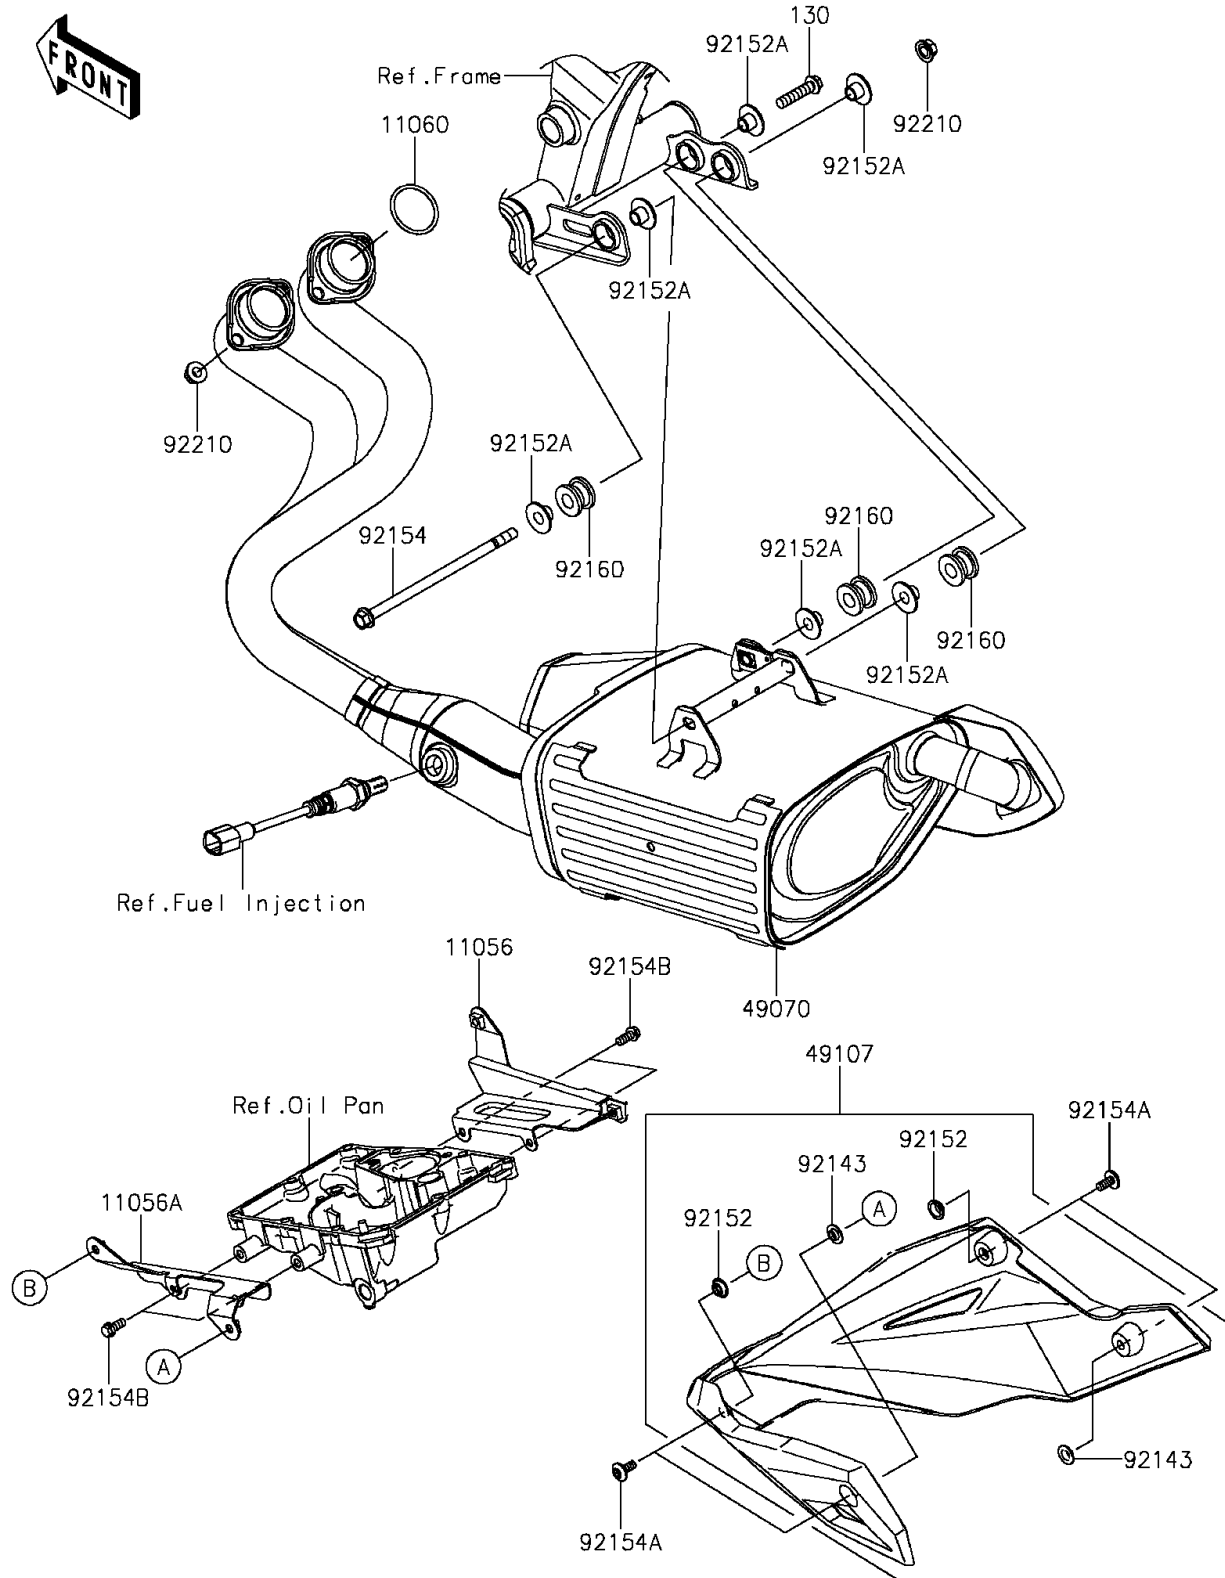

2012 ER-6n PARTS DIAGRAM

Muffler(s)

E1140

2012 ER-6n PARTS LIST

Muffler(s)

| ITEM NAME | PART NUMBER | QUANTITY |
|--|-------------|----------|
| BOLT-FLANGED,8X35 (Ref # 130) | 130CD0835 | 1 |
| BRACKET,RH (Ref # 11056) | 11056-0921 | 1 |
| BRACKET,LH (Ref # 11056A) | 11056-0922 | 1 |
| GASKET,EXHAUST PIPE HOLDER (Ref # 11060) | 11060-1103 | 1 |
| MUFFLER-COMP (Ref # 49070) | 49070-0771 | 1 |
| COVER-EXHAUST PIPE (Ref # 49107) | 49107-0713 | 1 |
| COLLAR (Ref # 92143) | 92143-1087 | 1 |
| COLLAR,8.8X11.2X4 (Ref # 92152) | 92152-0909 | 1 |
| COLLAR (Ref # 92152A) | 92152-1692 | 1 |
| BOLT,FLANGED,8X165 (Ref # 92154) | 92154-0189 | 1 |
| BOLT,SOCKET,6X14 (Ref # 92154A) | 92154-1025 | 1 |
| BOLT,FLANGED,6X14 (Ref # 92154B) | 92154-1426 | 1 |
| DAMPER,MUFFLER MOUNT (Ref # 92160) | 92160-1116 | 1 |
| NUT,8MM (Ref # 92210) | 92210-1114 | 1 |