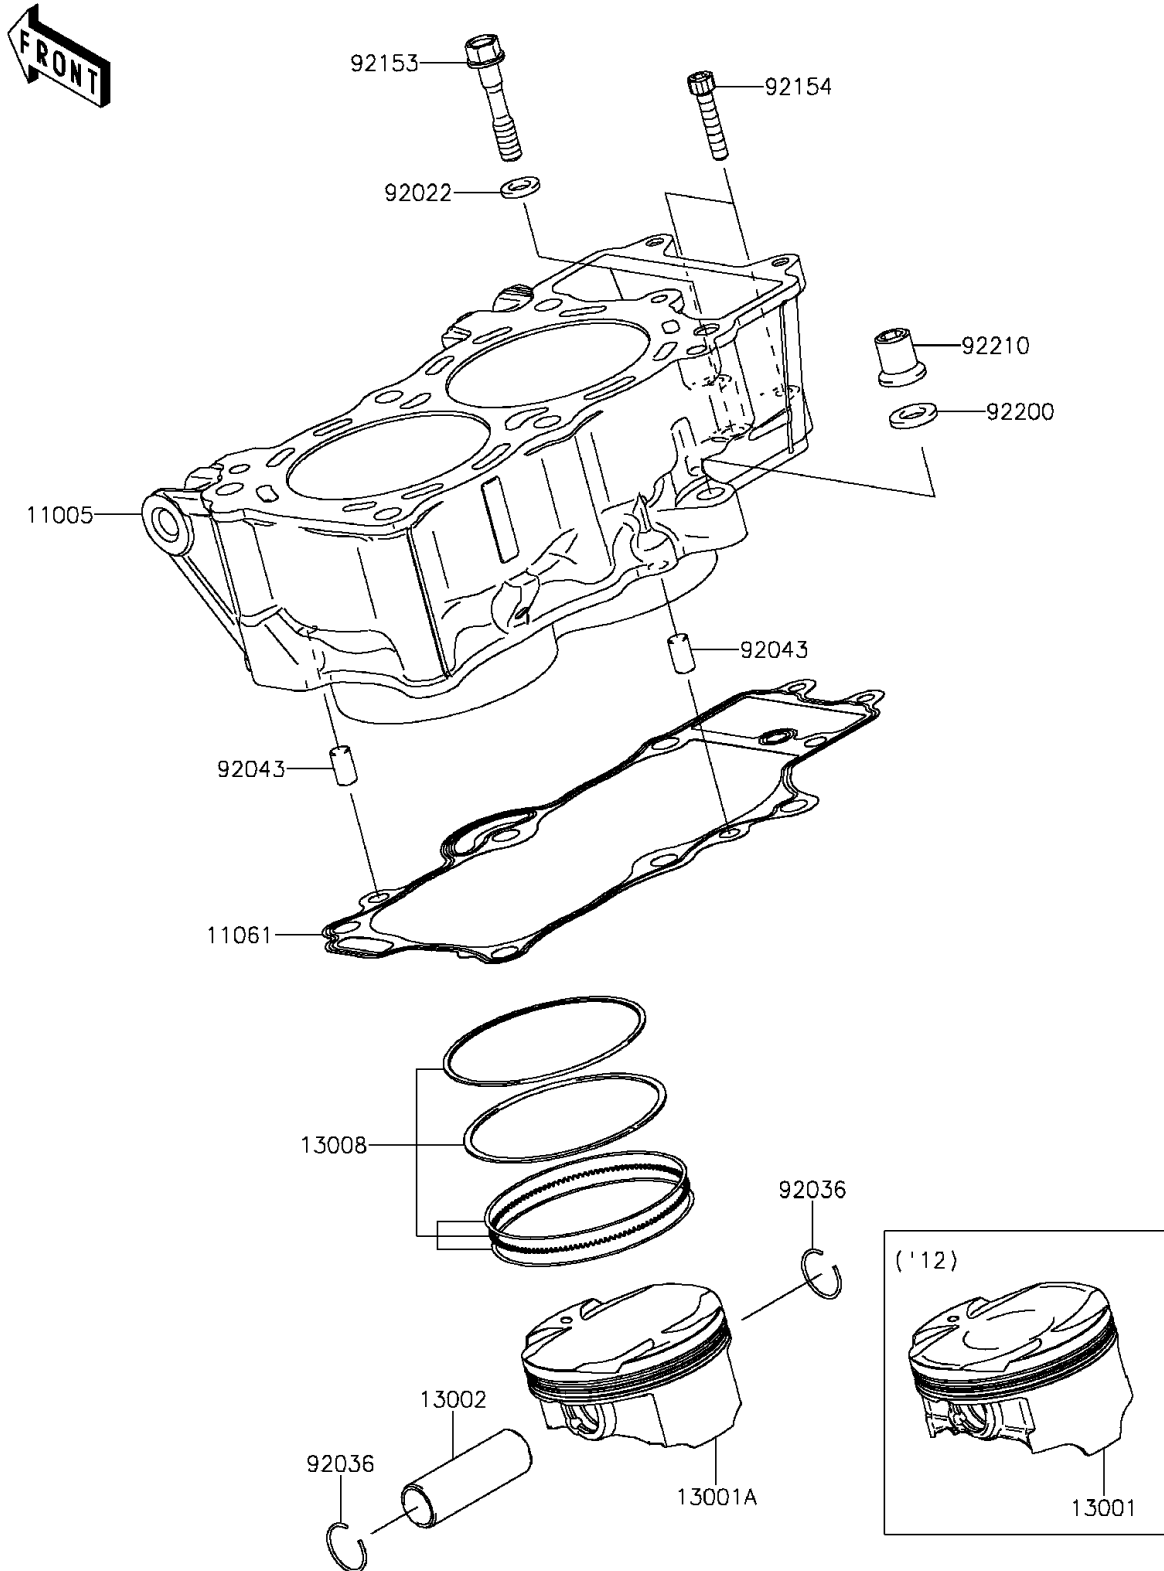

2012 ER-6n PARTS DIAGRAM

Cylinder/Piston(s)

E1120

2012 ER-6n PARTS LIST

Cylinder/Piston(s)

ITEM NAME	PART NUMBER	QUANTITY
CYLINDER-ENGINE (Ref # 11005)	11005-0580	1
GASKET,CYLINDER BASE (Ref # 11061)	11061-0171	1
PISTON-ENGINE (Ref # 13001)	13001-0732	1
PIN-PISTON (Ref # 13002)	13002-0007	1
RING-SET-PISTON (Ref # 13008)	13008-1196	1
WASHER,9X15.5X2 (Ref # 92022)	92022-1401	1
RING-SNAP,PISTON PIN (Ref # 92036)	92036-008	1
PIN,8X14 (Ref # 92043)	92043-1567	1
BOLT,8X43 (Ref # 92153)	92153-1011	1
BOLT,SOCKET,6X30 (Ref # 92154)	92154-0116	1
WASHER,10.5X19X2.3 (Ref # 92200)	92200-0363	1
NUT (Ref # 92210)	92210-0223	1