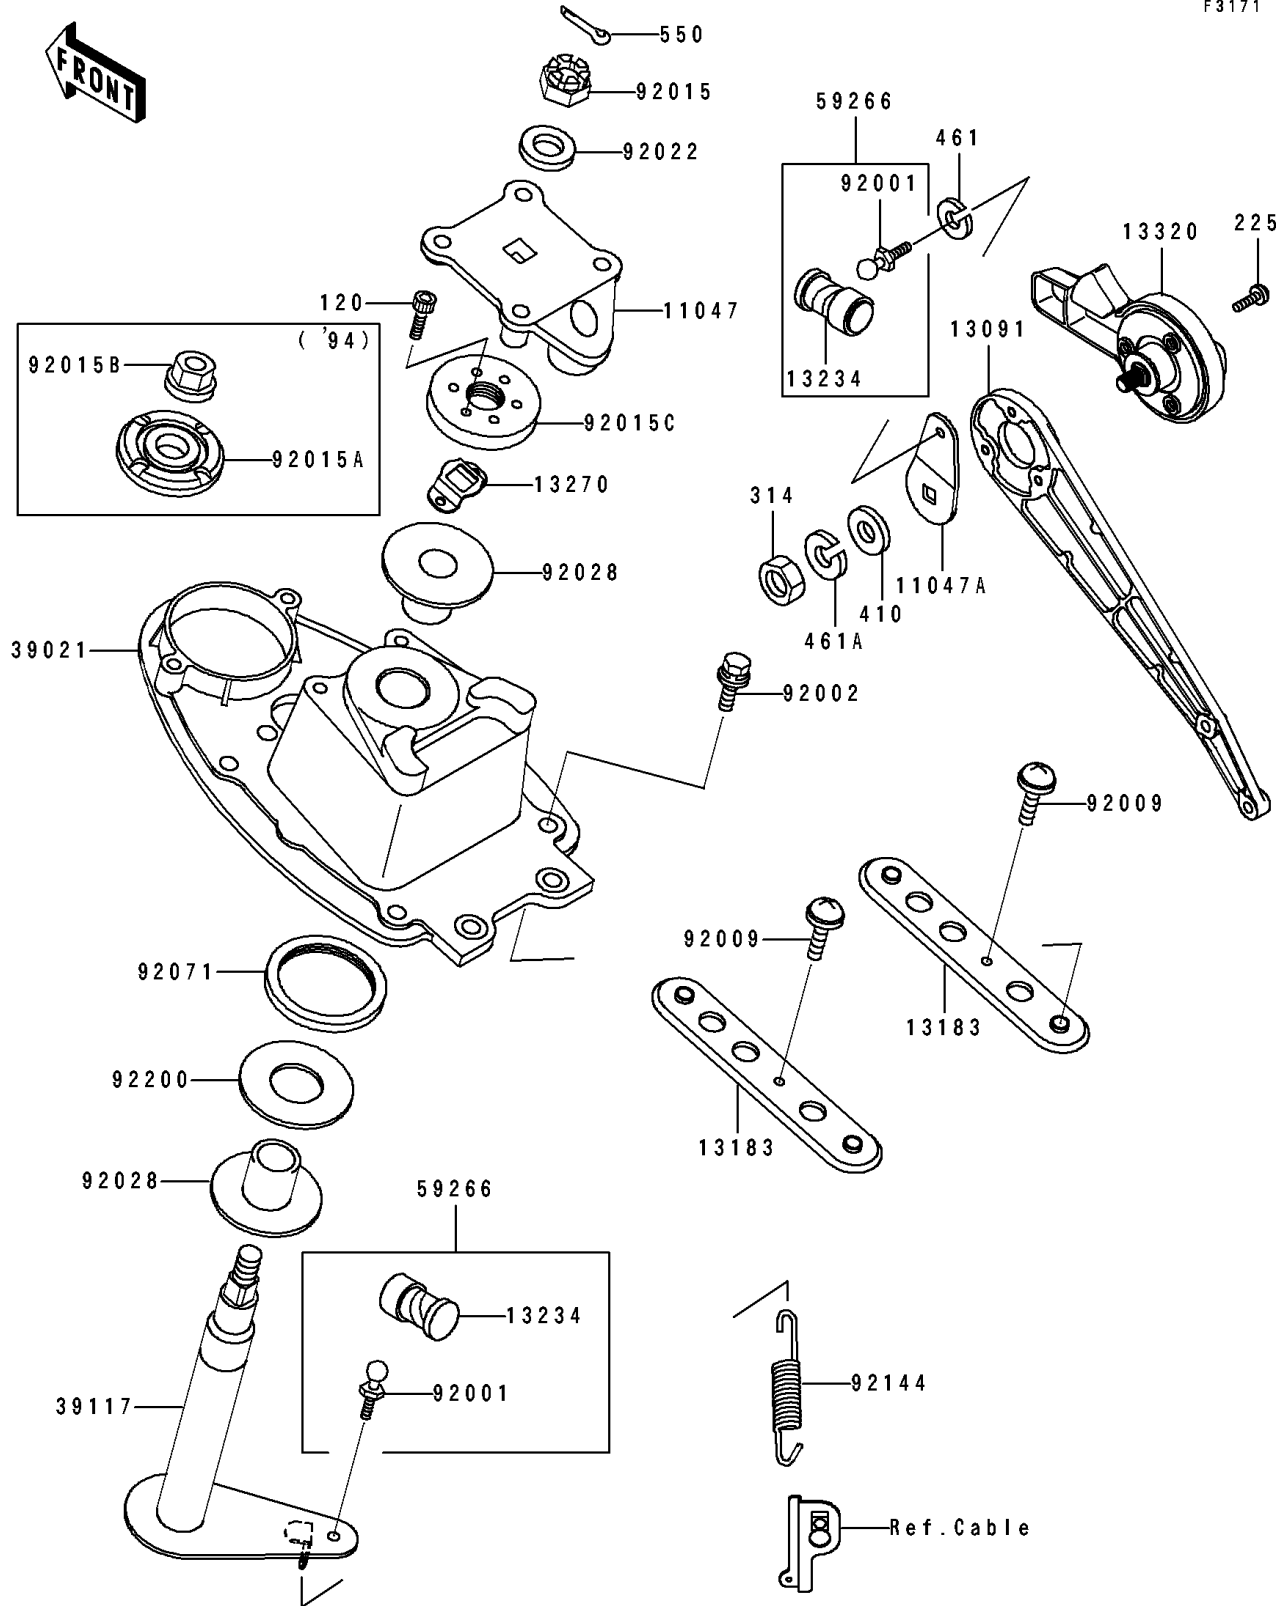

1994 JET SKI® ST PARTS DIAGRAM

Handle Pole

F3171

1994 JET SKI® ST PARTS LIST

Handle Pole

ITEM NAME	PART NUMBER	QUANTITY
BRACKET,HANDLE HOLDER (Ref # 11047)	11047-3759	1
BRACKET,STEERING LEVER (Ref # 11047A)	11047-3790	1
HOLDER,REVERSE (Ref # 13091)	13091-3773	1
PLATE,HANDLE POLE BRACKET (Ref # 13183)	13183-3806	1
SHAFT-COMP,JOINT (Ref # 13234)	13234-3708	1
LEVER-ASSY,REVERSE (Ref # 13320)	13320-3704	1
BRACKET-HANDLE POLE (Ref # 39021)	39021-3704	1
SHAFT-STRG (Ref # 39117)	39117-3706	1
JOINT-BALL (Ref # 59266)	59266-3707	1
BOLT,BALL,6MM (Ref # 92001)	92001-3703	1
BOLT,8X25 (Ref # 92002)	92002-3774	1
SCREW,5X16 (Ref # 92009)	92009-3789	1
NUT,CASTLE,14MM (Ref # 92015)	92015-3805	1
NUT,STEERING,20MM (Ref # 92015A)	92015-3826	1
NUT,STEERING,LOCK,20MM (Ref # 92015B)	92015-3827	1
WASHER,15X34X2.0 (Ref # 92022)	92022-3738	1
BUSHING,STEERING (Ref # 92028)	92028-3748	1
GROMMET (Ref # 92071)	92071-3792	1
SPRING (Ref # 92144)	92144-3737	1
WASHER,32.5X70X2 (Ref # 92200)	92200-3718	1
SCREW-PAN-WSP-CROS,6X20 (Ref # 225)	225R0620	1
NUT-HEX-FINE,10MM (Ref # 314)	314R1000	1
W-PLAIN-S,10MM (Ref # 410)	410S1000	1
WASHER-SPRING,6MM (Ref # 461)	461S0600	1
WASHER-SPRING,10MM (Ref # 461A)	461S1000	1
PIN-COTTER,3X35 (Ref # 550)	550S3035	1