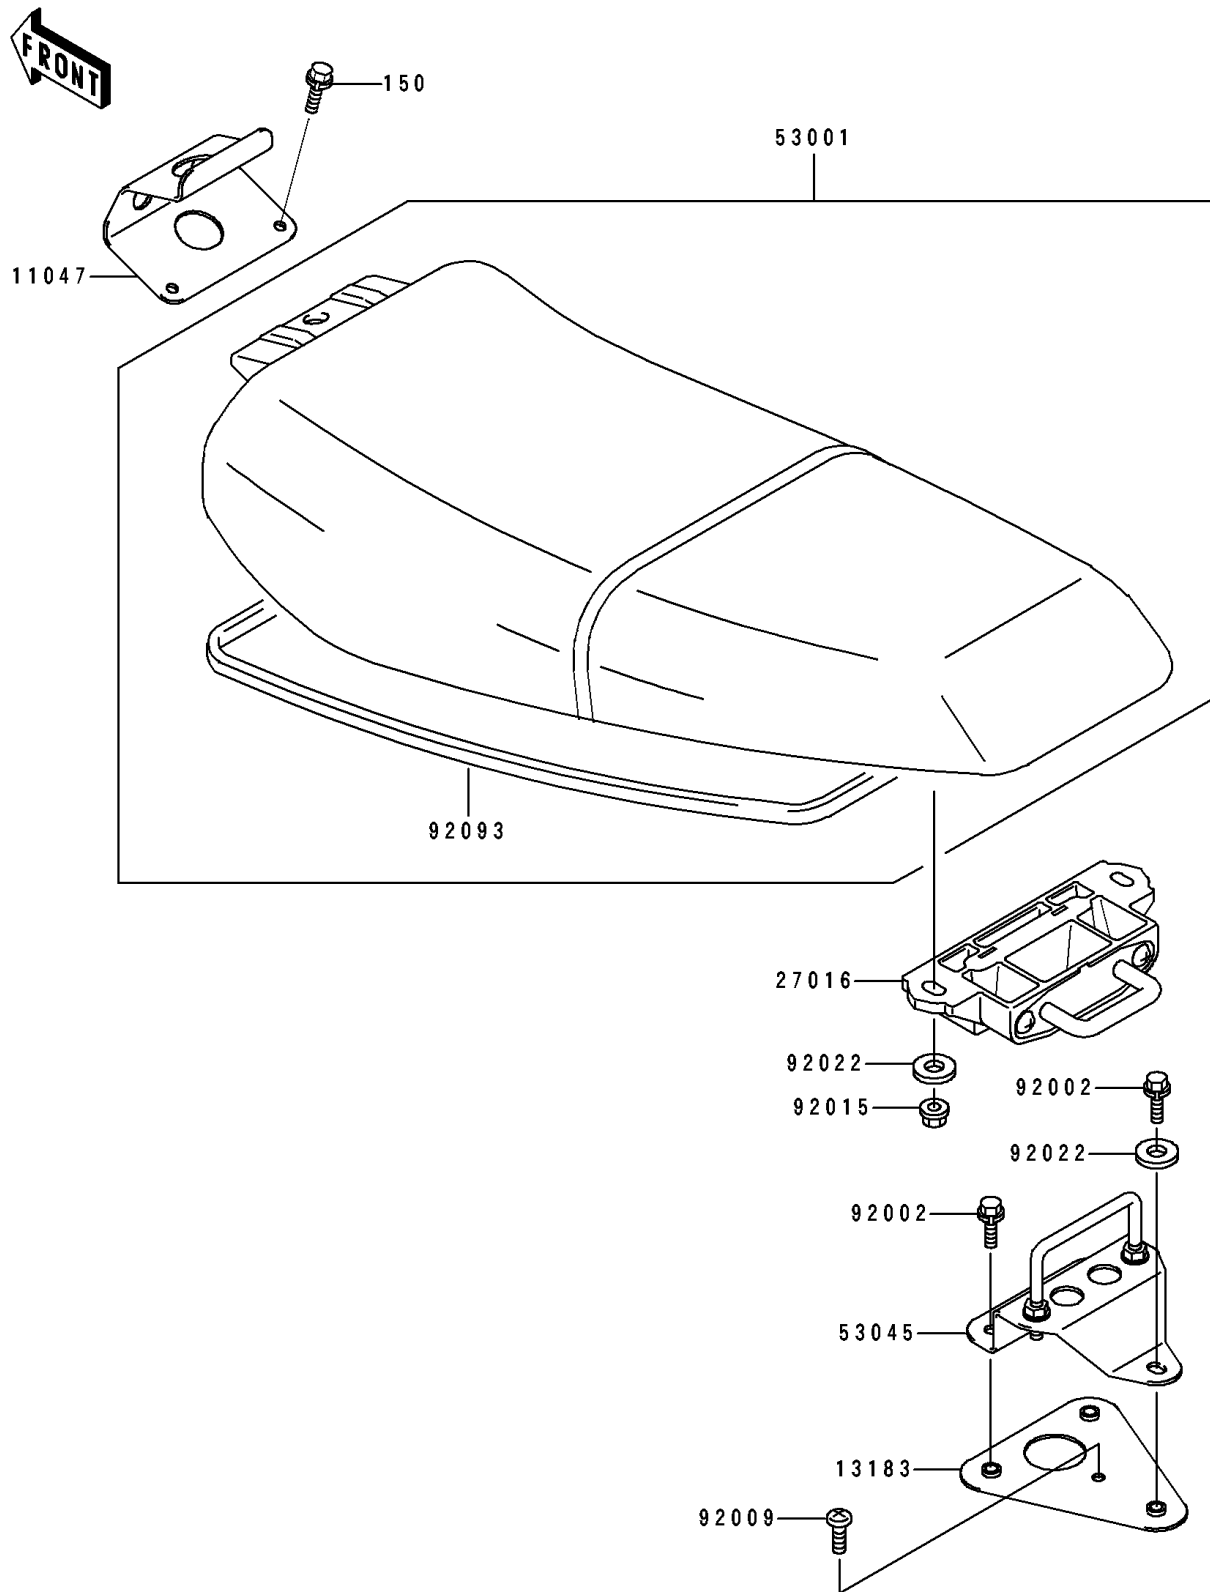

1994 JET SKI® ST PARTS DIAGRAM

Seat

F 3146

1994 JET SKI® ST PARTS LIST

Seat

ITEM NAME	PART NUMBER	QUANTITY
BRACKET,SEAT,FR (Ref # 11047)	11047-3791	1
PLATE,SEAT LOCK HOOK (Ref # 13183)	13183-3820	1
LOCK-ASSY,SEAT (Ref # 27016)	27016-3731	1
SEAT-ASSY,GREEN 16 (Ref # 53001)	53001-3716-LR	1
HOOK-ASSY,SEAT LOCK (Ref # 53045)	53045-3706	1
BOLT,6X16 (Ref # 92002)	92002-3728	1
SCREW,5X16 (Ref # 92009)	92009-3789	1
NUT,6MM (Ref # 92015)	92015-3767	1
WASHER,6.5X20X1.5 (Ref # 92022)	92022-3710	1
SEAL,SEAT (Ref # 92093)	92093-3735	1
BOLT-WS,6X22 (Ref # 150)	150R0622	1