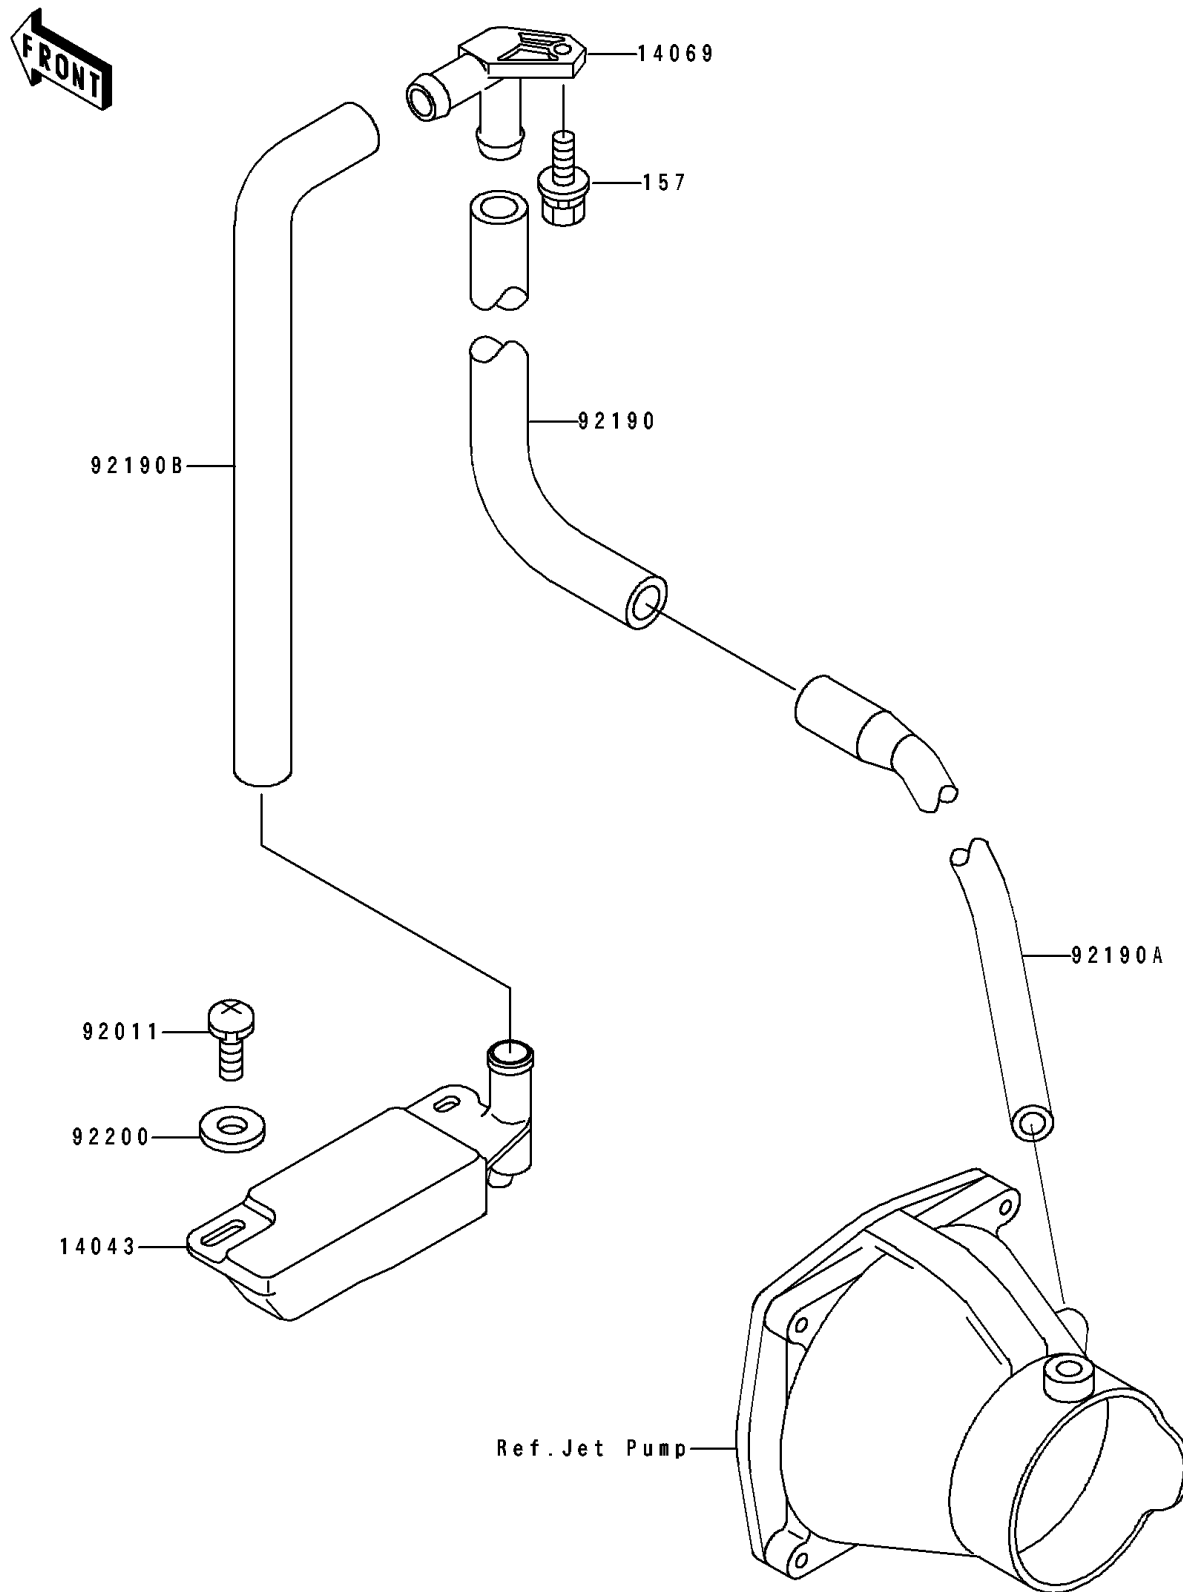

1994 JET SKI® ST PARTS DIAGRAM

Bilge System

F 3145

1994 JET SKI® ST PARTS LIST

Bilge System

ITEM NAME	PART NUMBER	QUANTITY
FILTER (Ref # 14043)	14043-3708	1
BREATHER (Ref # 14069)	14069-3708	1
SCREW,TAPPING (Ref # 92011)	92011-561	1
TUBE,BREATHER-BULKHEAD (Ref # 92190)	92190-3772	1
TUBE,L=190 (Ref # 92190A)	92190-3821	1
TUBE,FILTER-BREATHER (Ref # 92190B)	92190-3848	1
WASHER,5.9X16X1.5 (Ref # 92200)	92200-3714	1
BOLT-WSP,6X18 (Ref # 157)	157R0618	1