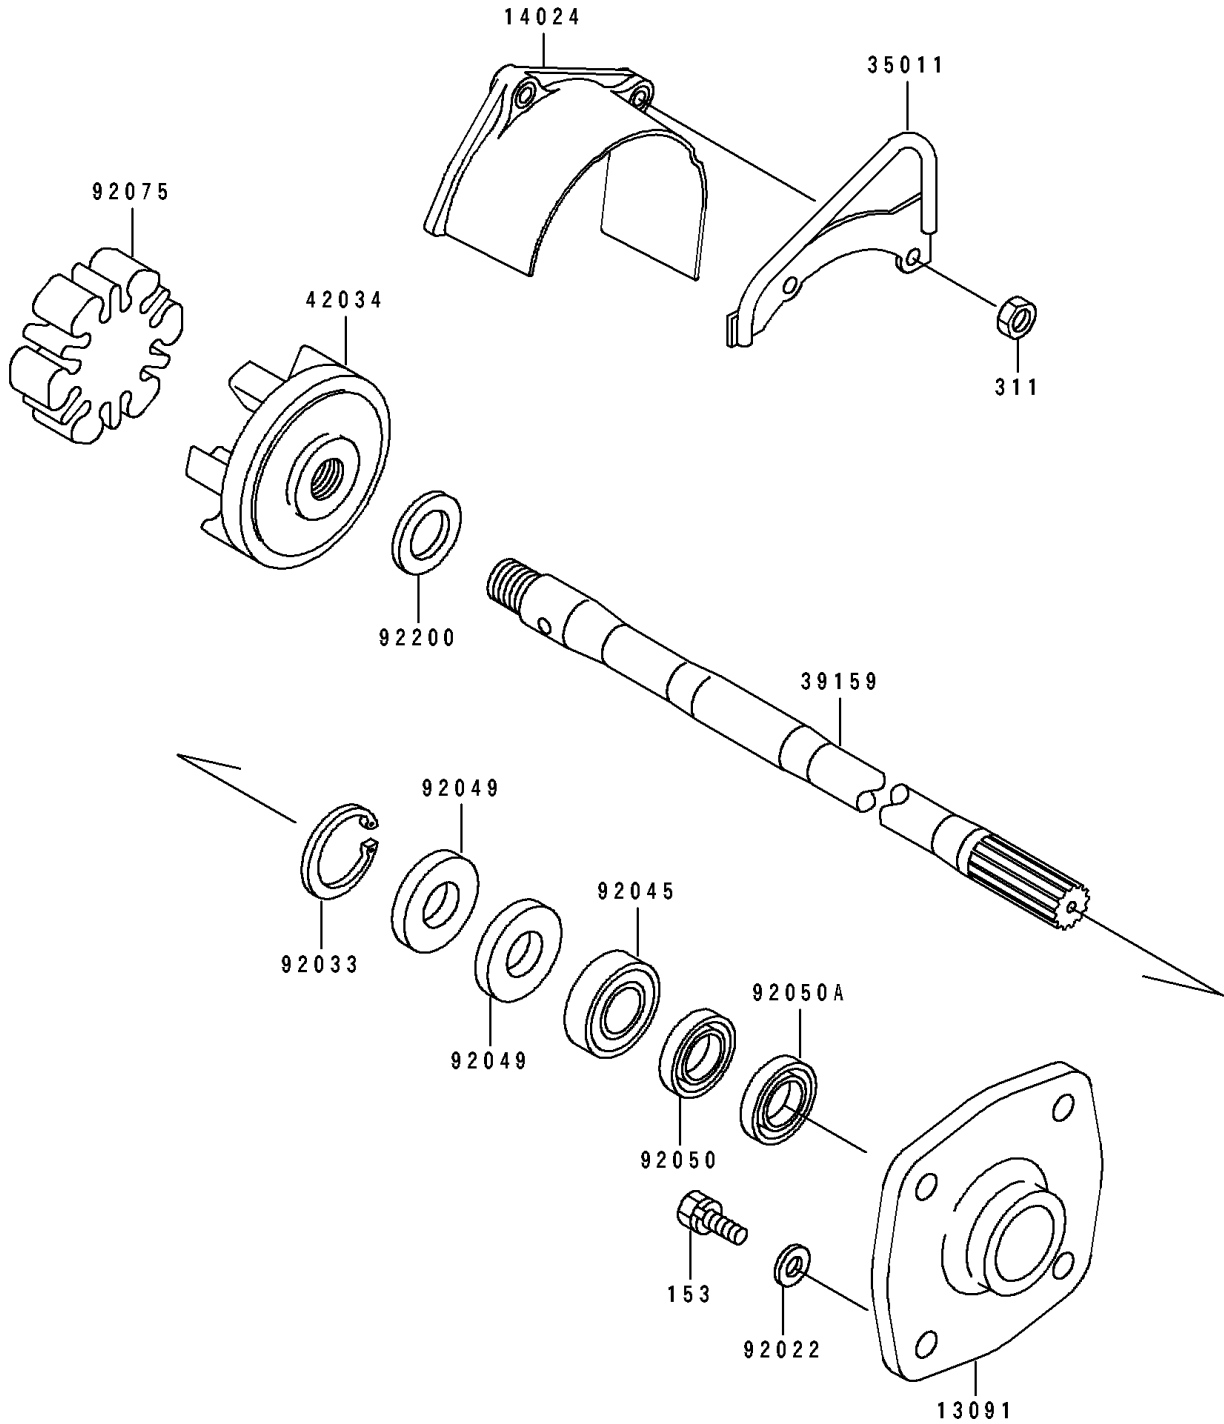

1994 JET SKI® ST PARTS DIAGRAM

Drive Shaft

E3134

1994 JET SKI® ST PARTS LIST

Drive Shaft

ITEM NAME	PART NUMBER	QUANTITY
HOLDER (Ref # 13091)	13091-3730	1
COVER,COUPLING (Ref # 14024)	14024-3728	1
STAY (Ref # 35011)	35011-3704	1
SHAFT-DRIVE (Ref # 39159)	39159-3717	1
COUPLING (Ref # 42034)	42034-3707	1
WASHER,8.2X18X1.5 (Ref # 92022)	92022-1964	1
RING-SNAP,42MM (Ref # 92033)	92033-3713	1
BEARING-BALL,60042RD (Ref # 92045)	92045-3705	1
SEAL-OIL,S620426 (Ref # 92049)	92049-3707	1
SEAL-OIL,SCY20368 (Ref # 92050)	92050-502	1
SEAL-OIL,SC20367 (Ref # 92050A)	92050-503	1
DAMPER,COUPLING (Ref # 92075)	92075-520	1
WASHER,20X28X2.0 (Ref # 92200)	92200-3731	1
BOLT-WS-SMALL (Ref # 153)	153R0825	1
NUT-HEX,6MM (Ref # 311)	311R0600	1