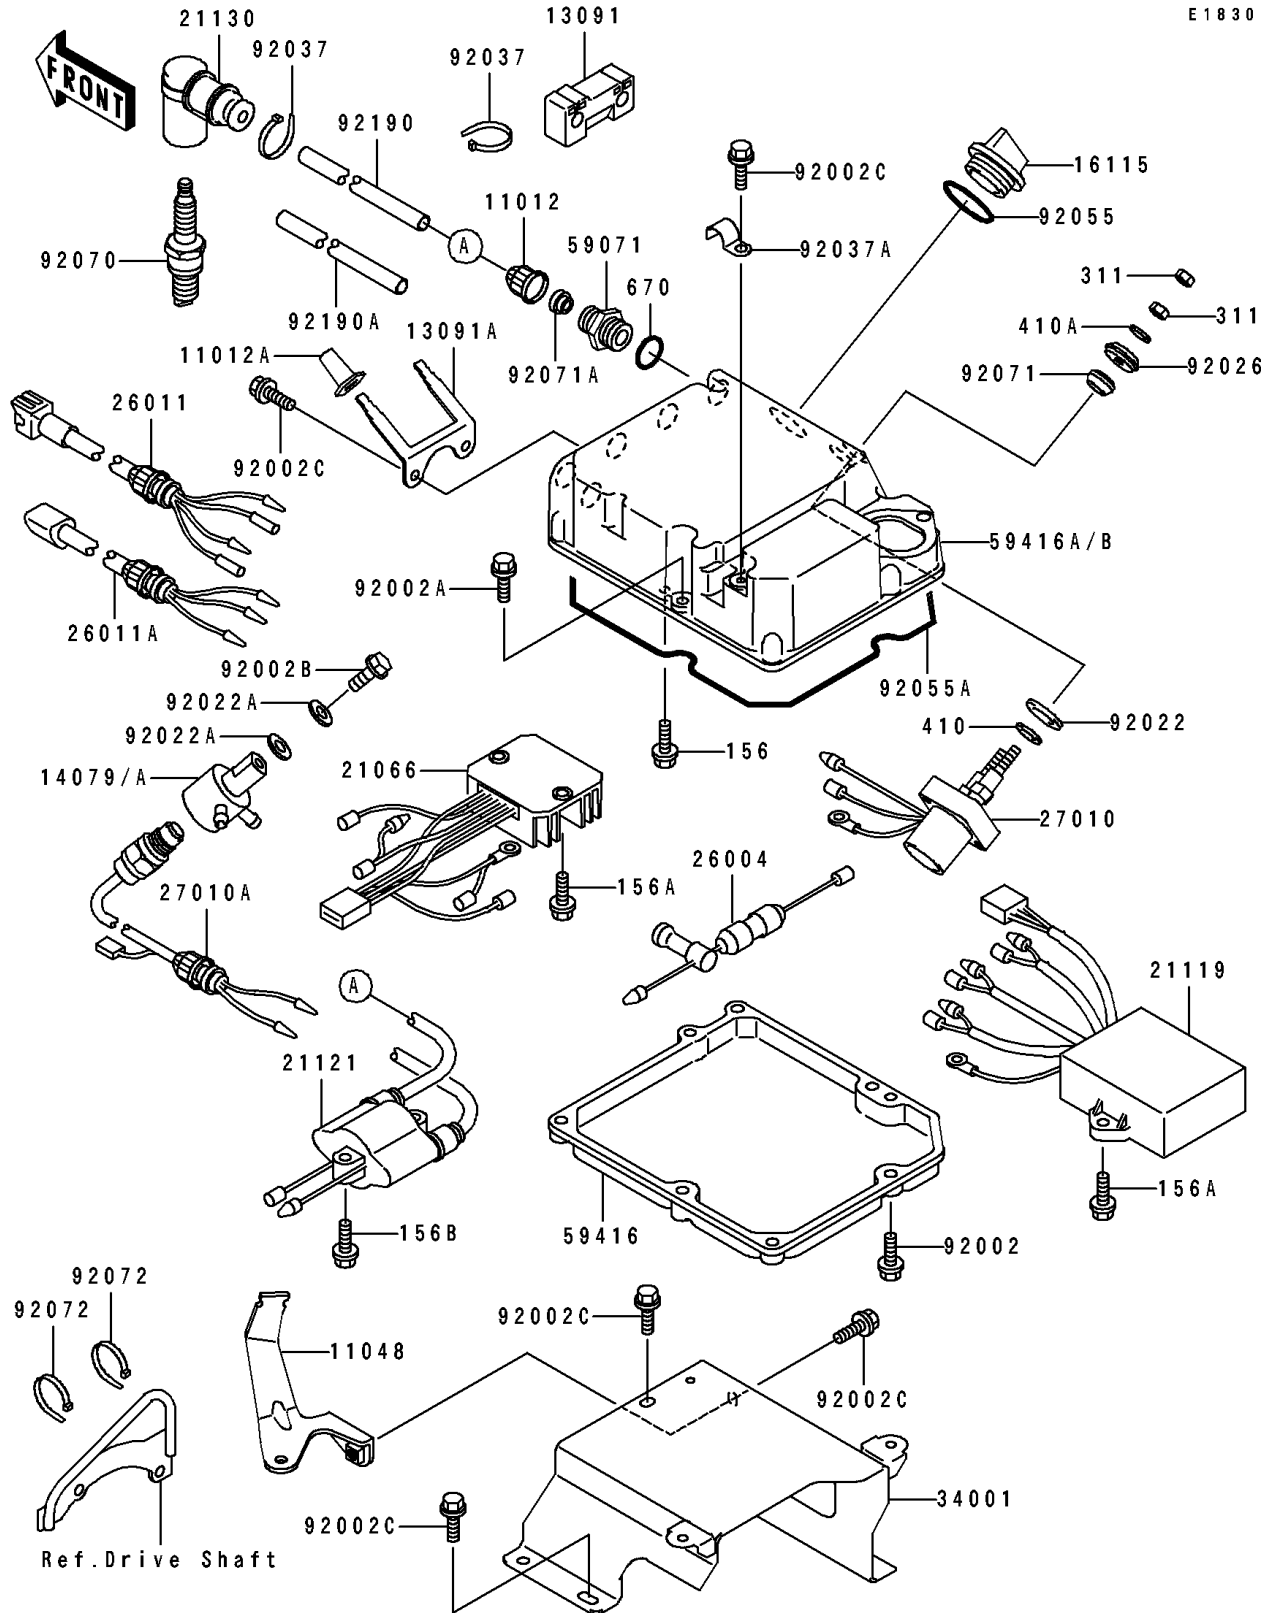

1994 JET SKI® ST PARTS DIAGRAM

Ignition System

E1830

1994 JET SKI® ST PARTS LIST

Ignition System

ITEM NAME	PART NUMBER	QUANTITY
CAP (Ref # 11012)	11012-3005	1
BRACKET,HIGH TENSION CORD (Ref # 11048)	11048-3736	1
HOLDER,HIGH TENSION CORD (Ref # 13091)	13091-3771	1
HOLDER-ASSY (Ref # 14079)	14079-3705	1
CAP-OIL FILLER (Ref # 16115)	16115-1009	1
REGULATOR-VOLTAGE (Ref # 21066)	21066-3711	1
IGNITER (Ref # 21119)	21119-3734	1
COIL-IGNITION (Ref # 21121)	21121-3704	1
CAP-SPARK PLUG (Ref # 21130)	21130-3706	1
FUSE-ASSY (Ref # 26004)	26004-3712	1
WIRE-LEAD (Ref # 26011)	26011-3799	1
WIRE-LEAD (Ref # 26011A)	26011-3800	1
SWITCH,STARTER RELAY (Ref # 27010)	27010-3724	1
SWITCH (Ref # 27010A)	27010-3733	1
STAND,ELECTRIC CASE (Ref # 34001)	34001-3705	1
JOINT (Ref # 59071)	59071-3001	1
CASE-ELECTRIC,LWR (Ref # 59416)	59416-3728	1
CASE-ELECTRIC,UPP (Ref # 59416A)	59416-3729	1
BOLT,6X25 (Ref # 92002)	92002-3714	1
BOLT,6X35 (Ref # 92002A)	92002-3715	1
BOLT,6X20 (Ref # 92002B)	92002-3755	1
BOLT,6X12 (Ref # 92002C)	92002-3763	1
WASHER (Ref # 92022)	92022-3035	1
WASHER,6.2X20X2 (Ref # 92022A)	92022-3714	1
SPACER (Ref # 92026)	92026-3703	1
CLAMP (Ref # 92037)	92037-1173	1
CLAMP (Ref # 92037A)	92037-3730	1
RING-O,31.5X2.6 (Ref # 92055)	92055-049	1
RING-O,ELECTRIC CASE (Ref # 92055A)	92055-3733	1

1994 JET SKI® ST PARTS LIST

Ignition System

ITEM NAME	PART NUMBER	QUANTITY
PLUG-SPARK,BR8ES(NGK) (Ref # 92070)	92070-2078	1
GROMMET (Ref # 92071)	92071-3004	1
GROMMET (Ref # 92071A)	92071-527	1
BAND (Ref # 92072)	92072-3778	1
TUBE,HIGH TENSION,L=330 (Ref # 92190)	92190-3707	1
TUBE,HIGH TENSION,L=210 (Ref # 92190A)	92190-3708	1
BOLT-WP,6X14 (Ref # 156)	156R0614	1
BOLT-WP,6X22 (Ref # 156A)	156R0622	1
BOLT-WP (Ref # 156B)	156R0630	1
NUT-HEX,6MM (Ref # 311)	311R0600	1
WASHER-PLAIN-SMALL,10MM (Ref # 410)	410B1000	1
WASHER-PLAIN-SMALL,6MM (Ref # 410A)	410S0600	1
O RING,16MM (Ref # 670)	670B2016	1