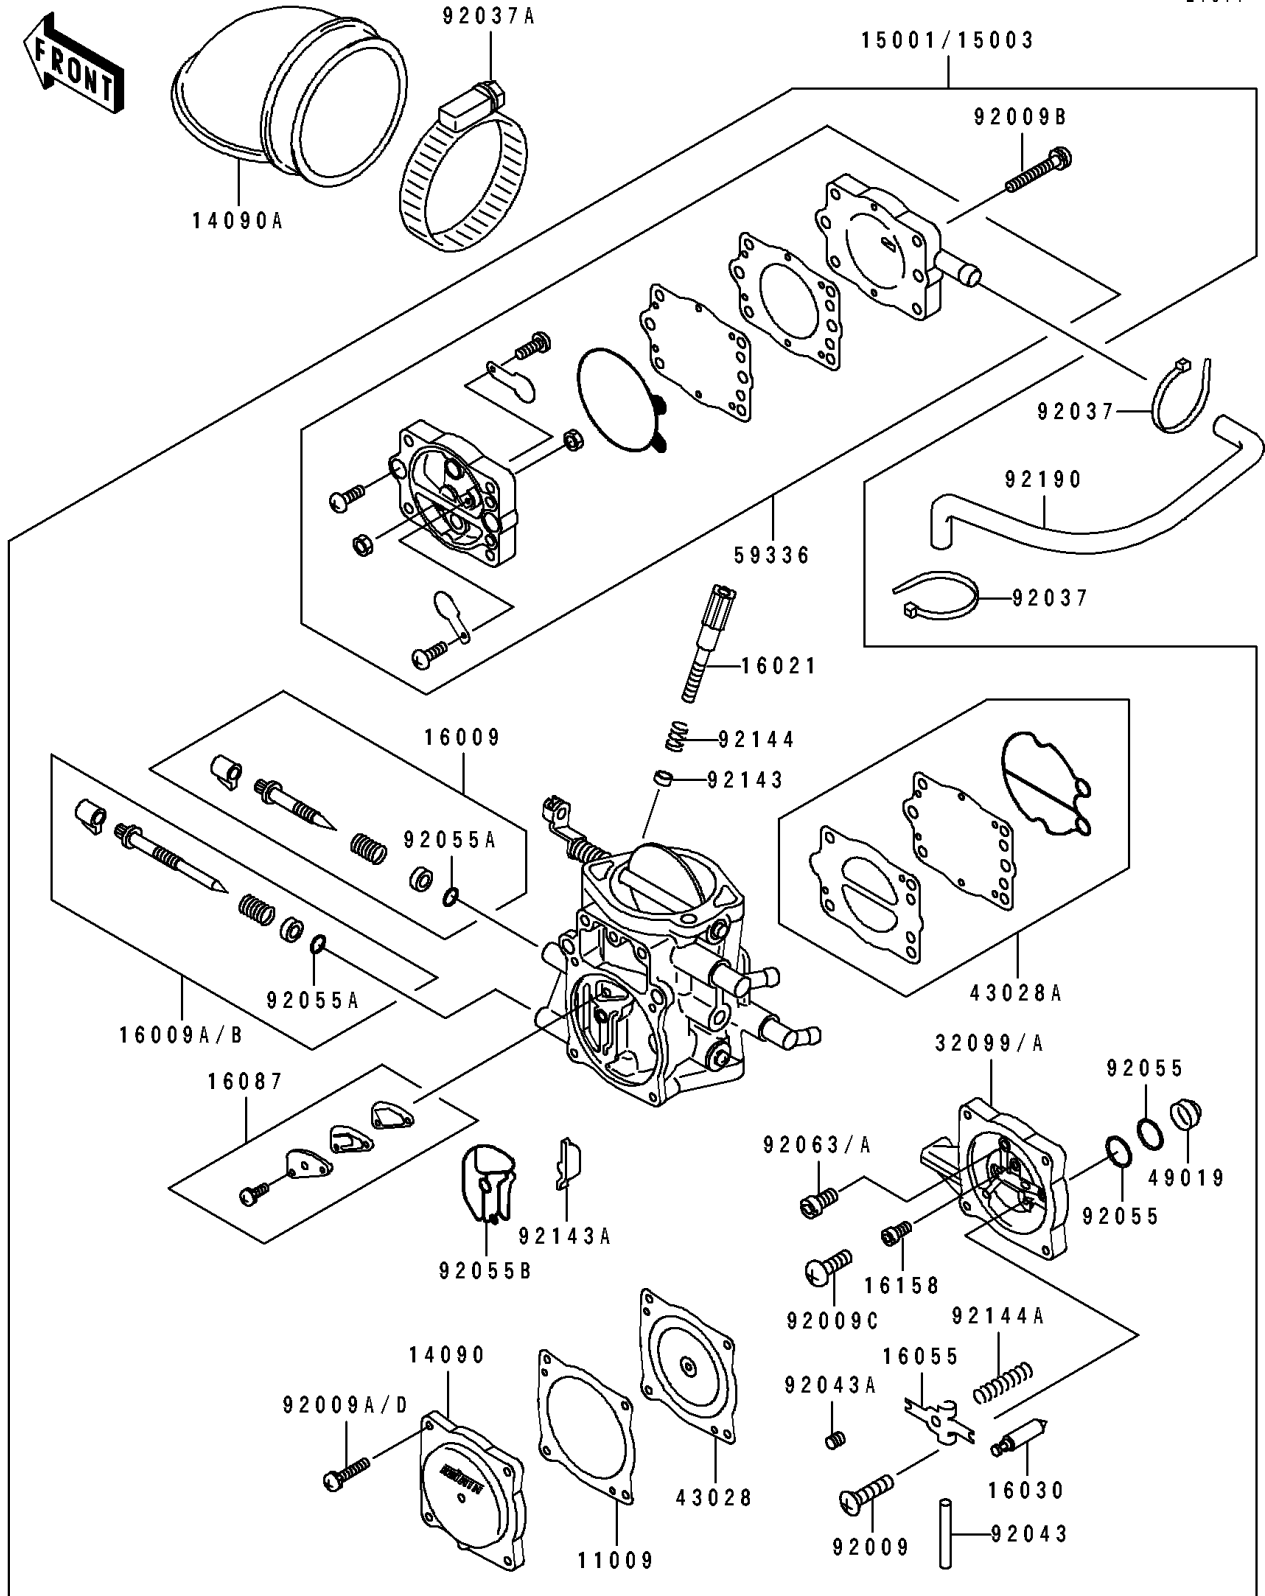

1994 JET SKI® ST PARTS DIAGRAM

Carburetor

E1611

1994 JET SKI® ST PARTS LIST

Carburetor

ITEM NAME	PART NUMBER	QUANTITY
GASKET,DIAPHRAGM (Ref # 11009)	11009-3730	1
COVER,DIAPHRAGM (Ref # 14090)	14090-3702	1
COVER (Ref # 14090A)	14090-3745	1
CARBURETOR-ASSY (Ref # 15001)	15001-3781	1
NEEDLE-JET,MAIN (Ref # 16009)	16009-3711	1
NEEDLE-JET,SLOW (Ref # 16009A)	16009-3712	1
SCREW-THROTTLE STOP (Ref # 16021)	16021-3702	1
VALVE-FLOAT (Ref # 16030)	16030-3701	1
ARM-FLOAT (Ref # 16055)	16055-3701	1
VALVE-CHECK (Ref # 16087)	16087-3703	1
JET-SLOW,#78 (Ref # 16158)	16158-3712	1
CASE (Ref # 32099)	32099-3773	1
DIAPHRAGM,CARBURETOR (Ref # 43028)	43028-3704	1
DIAPHRAGM,PUMP (Ref # 43028A)	43028-3706	1
FILTER-FUEL,STRAINER (Ref # 49019)	49019-3707	1
CASE-PUMP (Ref # 59336)	59336-3710	1
SCREW,3X6 (Ref # 92009)	92009-3712	1
SCREW,4X18 (Ref # 92009A)	92009-3782	1
SCREW,5X28 (Ref # 92009B)	92009-3783	1
SCREW (Ref # 92009C)	92009-3804	1
CLAMP (Ref # 92037)	92037-1173	1
CLAMP (Ref # 92037A)	92037-3711	1
PIN,FLOAT (Ref # 92043)	92043-1209	1
PIN,THROTTLE STOP SCREW (Ref # 92043A)	92043-3712	1
RING-O (Ref # 92055)	92055-1246	1
RING-O,ADJUST SCREW (Ref # 92055A)	92055-3713	1
RING-O (Ref # 92055B)	92055-3735	1
JET-MAIN,#165 (Ref # 92063)	92063-3707	1
COLLAR,THROTTLE STOP SCREW (Ref # 92143)	92143-3709	1

1994 JET SKI® ST PARTS LIST

Carburetor

ITEM NAME	PART NUMBER	QUANTITY
COLLAR (Ref # 92143A)	92143-3727	1
SPRING, THROTTLE STOP SCREW (Ref # 92144)	92144-3706	1
SPRING, FLOAT ARM (Ref # 92144A)	92144-3744	1
TUBE, PULSE (Ref # 92190)	92190-3730	1