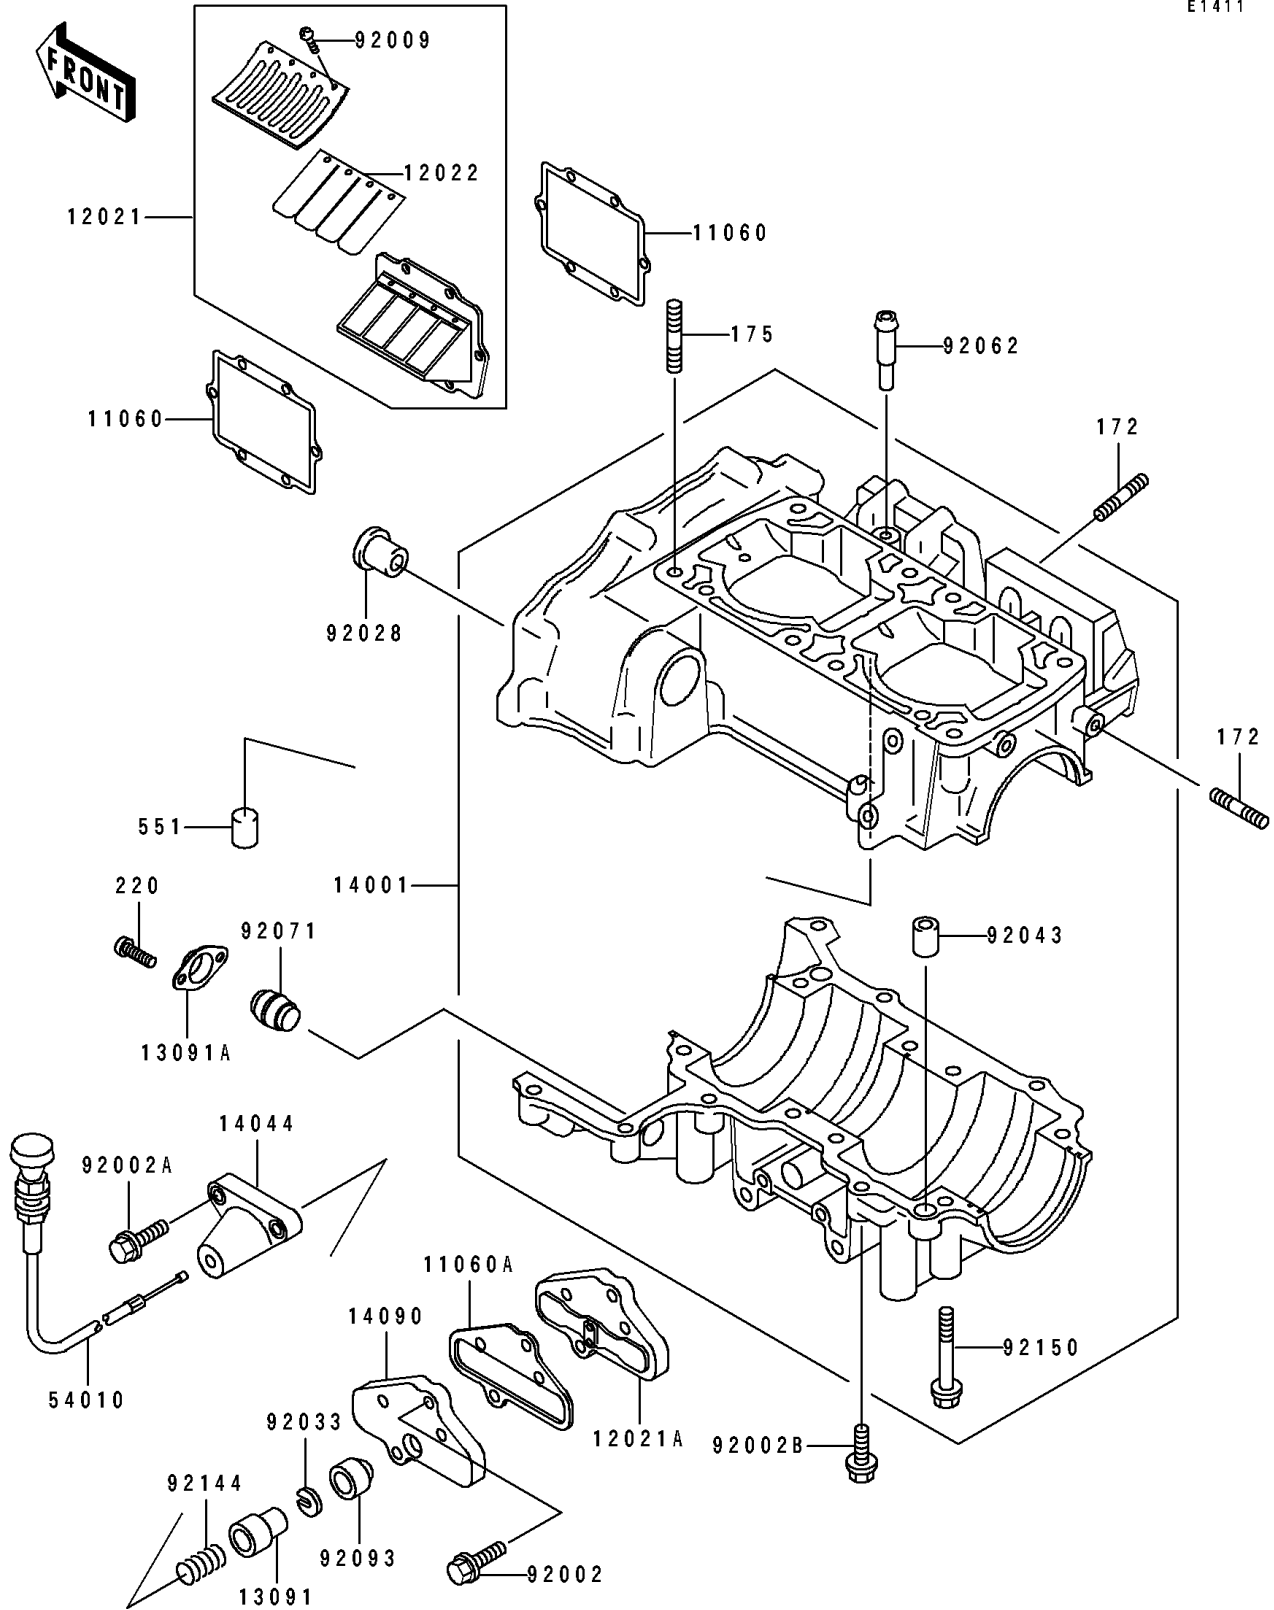

1994 JET SKI® ST PARTS DIAGRAM

Crankcase

E1411

1994 JET SKI® ST PARTS LIST

Crankcase

ITEM NAME	PART NUMBER	QUANTITY
GASKET, REED VALVE (Ref # 11060)	11060-3717	1
GASKET, CONTROL VALVE (Ref # 11060A)	11060-3723	1
VALVE-ASSY-REED (Ref # 12021)	12021-3706	1
VALVE-ASSY-REED, CONTROL (Ref # 12021A)	12021-3707	1
VALVE-REED (Ref # 12022)	12022-3703	1
HOLDER (Ref # 13091)	13091-3707	1
HOLDER, CRANKCASE, LWR (Ref # 13091A)	13091-3761	1
SET-CRANKCASE (Ref # 14001)	14001-5319	1
HOLDER-CABLE (Ref # 14044)	14044-3702	1
COVER, CONTROL VALVE (Ref # 14090)	14090-3734	1
CABLE, CONTROL VALVE (Ref # 54010)	54010-3708	1
BOLT, 6X25 (Ref # 92002)	92002-3714	1
BOLT, 6X45 (Ref # 92002A)	92002-3717	1
BOLT, 6X30 (Ref # 92002B)	92002-3726	1
SCREW, 3X6 (Ref # 92009)	92009-1371	1
BUSHING (Ref # 92028)	92028-3718	1
RING-SNAP (Ref # 92033)	92033-3708	1
PIN, DOWEL, 10X14 (Ref # 92043)	92043-1037	1
NOZZLE (Ref # 92062)	92062-3705	1
GROMMET, CRANKCASE, LWR (Ref # 92071)	92071-3781	1
SEAL (Ref # 92093)	92093-3703	1
SPRING (Ref # 92144)	92144-3701	1
BOLT, 8X65 (Ref # 92150)	92150-3708	1
BOLT-STUD (Ref # 172)	172R0620	1
BOLT-STUD-FINE (Ref # 175)	175R1035	1
SCREW-PAN-CROS (Ref # 220)	220B0512	1
PIN-DOWEL (Ref # 551)	551R0612	1