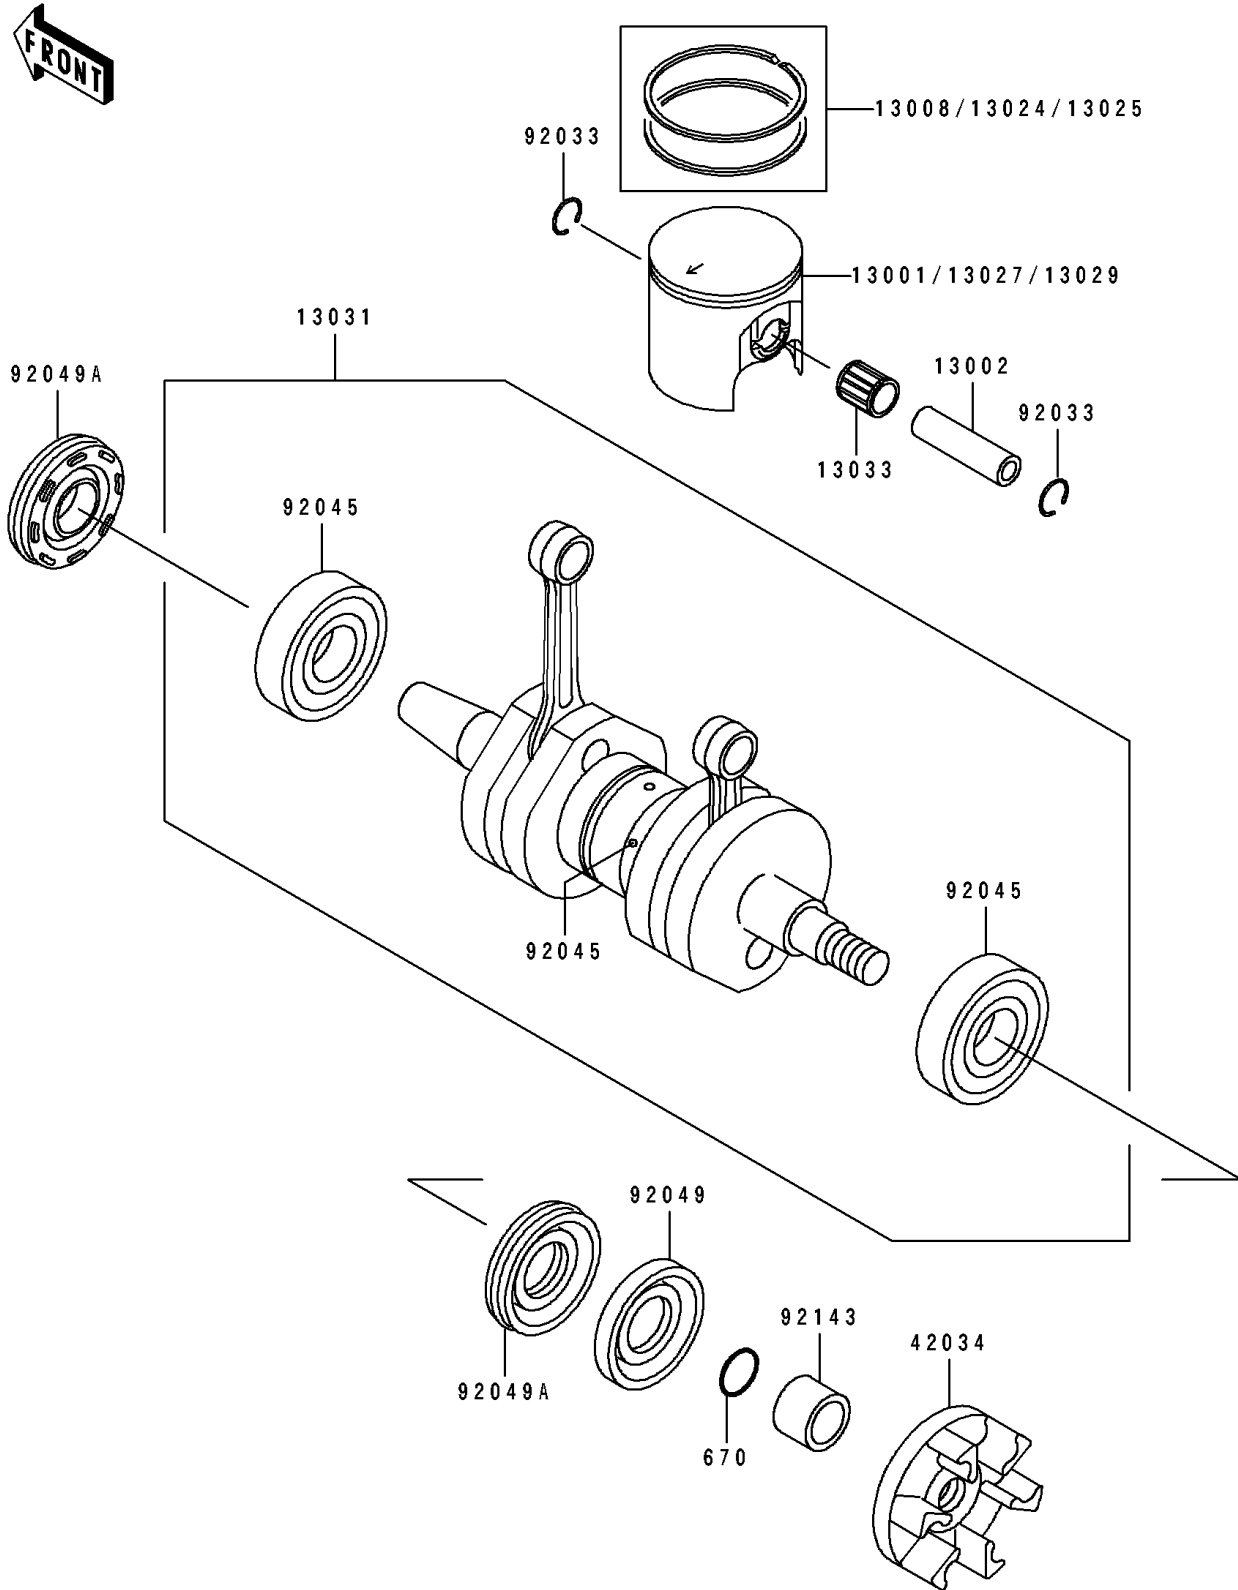

1994 JET SKI® ST PARTS DIAGRAM

Crankshaft/Piston(s)

E 1320

1994 JET SKI® ST PARTS LIST

Crankshaft/Piston(s)

| ITEM NAME | PART NUMBER | QUANTITY |
|---|-------------|----------|
| PISTON-ENGINE,STD (Ref # 13001) | 13001-3718 | 1 |
| PIN-PISTON (Ref # 13002) | 13002-3702 | 1 |
| RING-SET-PISTON (Ref # 13008) | 13008-3708 | 1 |
| RING-SET-PISTON LL,O/S 1.00 (Ref # 13024) | 13024-3706 | 1 |
| RING-SET-PISTON L,O/S 0.50 (Ref # 13025) | 13025-3706 | 1 |
| PISTON-ENGINE LL,O/S 1.00 (Ref # 13027) | 13027-3710 | 1 |
| PISTON-ENGINE L,O/S 0.50 (Ref # 13029) | 13029-3710 | 1 |
| CRANKSHAFT-COMP (Ref # 13031) | 13031-3726 | 1 |
| BEARING-SMALL END (Ref # 13033) | 13033-3702 | 1 |
| COUPLING (Ref # 42034) | 42034-3707 | 1 |
| RING-SNAP (Ref # 92033) | 92033-1207 | 1 |
| BEARING-BALL (Ref # 92045) | 92045-3714 | 1 |
| SEAL-OIL,S30726 (Ref # 92049) | 92049-3706 | 1 |
| SEAL-OIL,FWJ7307210ZS (Ref # 92049A) | 92049-3713 | 1 |
| COLLAR,21X30X22 (Ref # 92143) | 92143-3735 | 1 |
| O RING,16MM (Ref # 670) | 670B2016 | 1 |