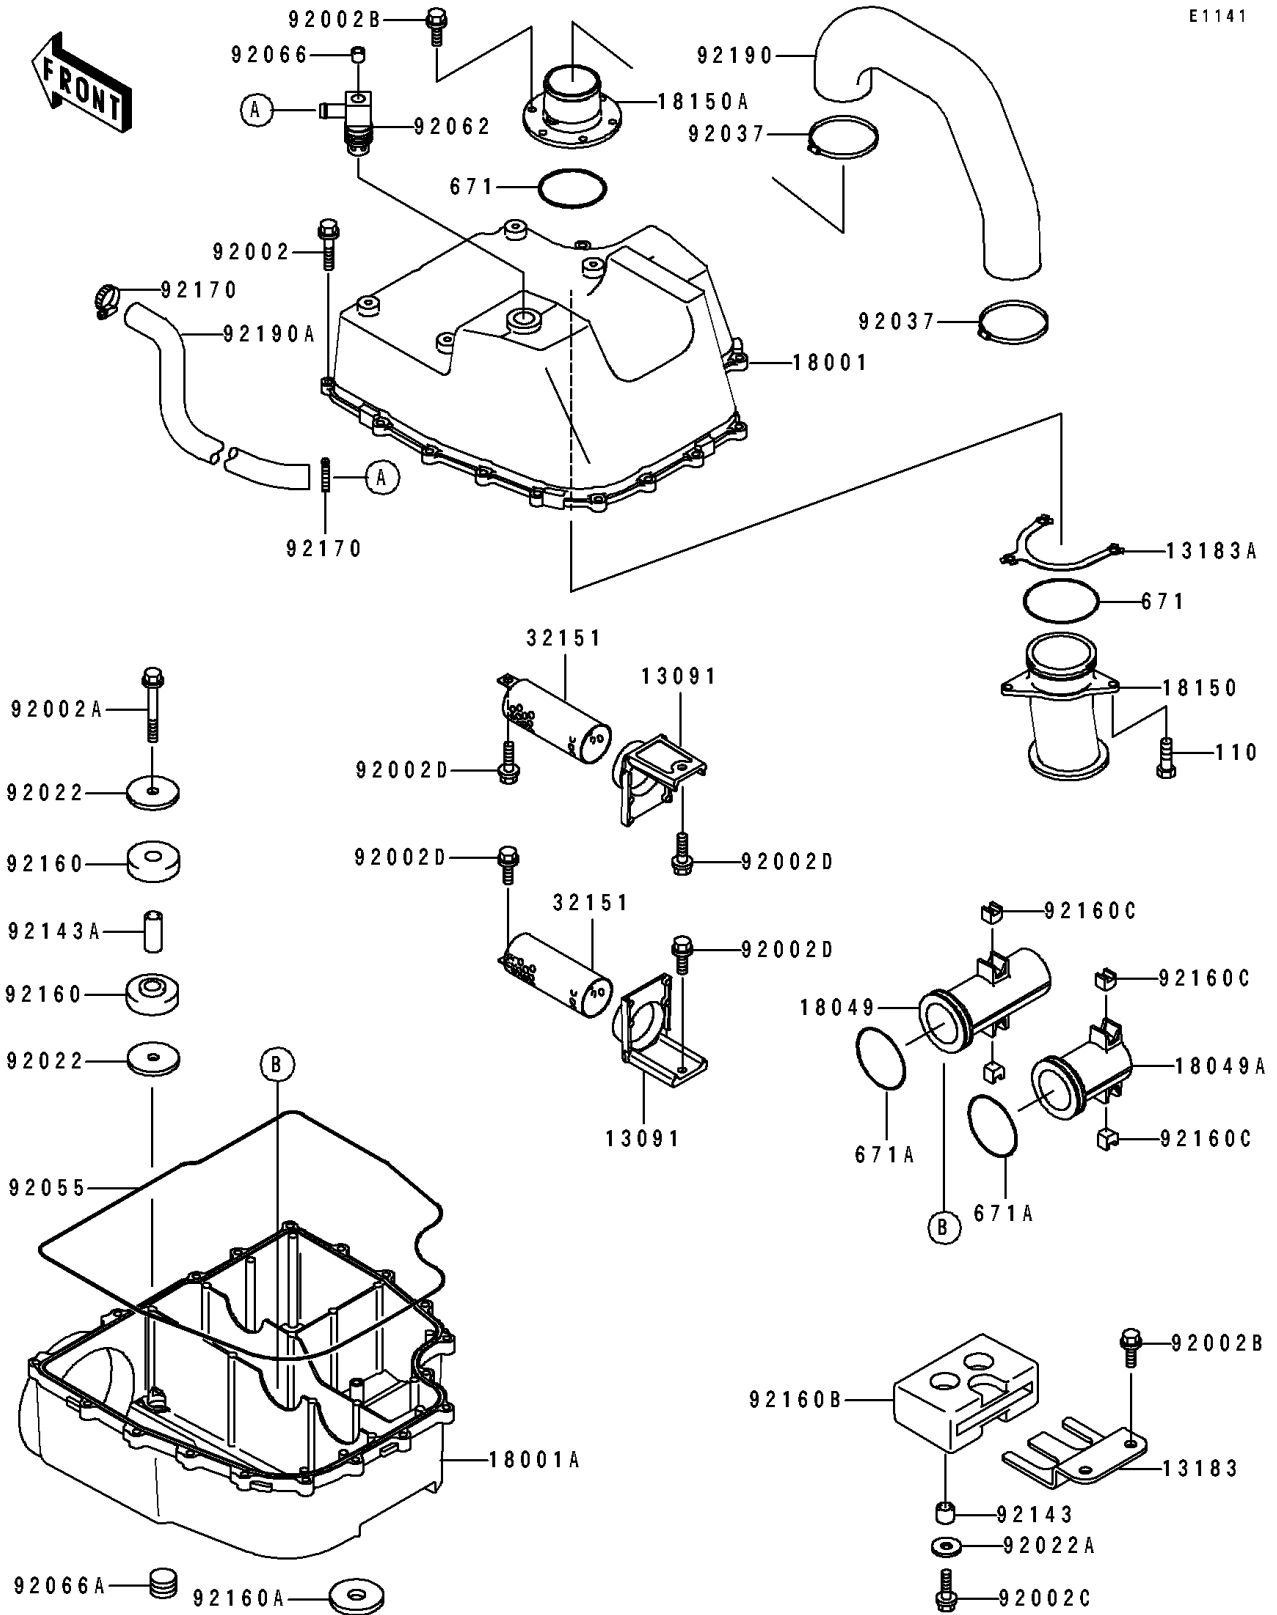

1994 JET SKI® ST PARTS DIAGRAM

Water Muffler

E1141

1994 JET SKI® ST PARTS LIST

Water Muffler

ITEM NAME	PART NUMBER	QUANTITY
HOLDER (Ref # 13091)	13091-3778	1
PLATE (Ref # 13183)	13183-3760	1
PLATE (Ref # 13183A)	13183-3818	1
MUFFLER,WATER BOX,UPP (Ref # 18001)	18001-3754	1
MUFFLER,WATER BOX,LWR (Ref # 18001A)	18001-3755	1
PIPE-EXHAUST,L=120 (Ref # 18049)	18049-3734	1
PIPE-EXHAUST,L=77.5 (Ref # 18049A)	18049-3735	1
PIPE-MUFFLER,WATER (Ref # 18150)	18150-3701	1
PIPE-MUFFLER,WATER (Ref # 18150A)	18150-3702	1
PIPE (Ref # 32151)	32151-3717	1
BOLT,6X25 (Ref # 92002)	92002-3714	1
BOLT,6X45 (Ref # 92002A)	92002-3717	1
BOLT,6X16 (Ref # 92002B)	92002-3728	1
BOLT,6X20 (Ref # 92002C)	92002-3755	1
BOLT,6X12 (Ref # 92002D)	92002-3763	1
WASHER,6.5X32X3 (Ref # 92022)	92022-3749	1
WASHER (Ref # 92022A)	92022-567	1
CLAMP (Ref # 92037)	92037-3009	1
RING-O,WATER MUFFLER (Ref # 92055)	92055-3718	1
NOZZLE,WATER MUFFLER (Ref # 92062)	92062-3708	1
PLUG,OIL LINE,1/8X7 (Ref # 92066)	92066-1227	1
PLUG (Ref # 92066A)	92066-3719	1
COLLAR,7.5X10.5X9 (Ref # 92143)	92143-3714	1
COLLAR,7.5X10.5X24 (Ref # 92143A)	92143-3717	1
DAMPER,FR (Ref # 92160)	92160-3730	1
DAMPER,LWR (Ref # 92160A)	92160-3732	1
DAMPER,RR (Ref # 92160B)	92160-3774	1
DAMPER,WATER-MUFFLER (Ref # 92160C)	92160-3794	1
CLAMP (Ref # 92170)	92170-3718	1

1994 JET SKI® ST PARTS LIST

Water Muffler

ITEM NAME	PART NUMBER	QUANTITY
TUBE,WATER BOX-TAIL PIPE (Ref # 92190)	92190-3880	1
TUBE,MUFFLER-WATER BOX (Ref # 92190A)	92190-3884	1
BOLT,6X20 (Ref # 110)	110R0620	1
O RING,60MM (Ref # 671)	671B2560	1
O RING,WATER-MUFFLER (Ref # 671A)	671C2550	1